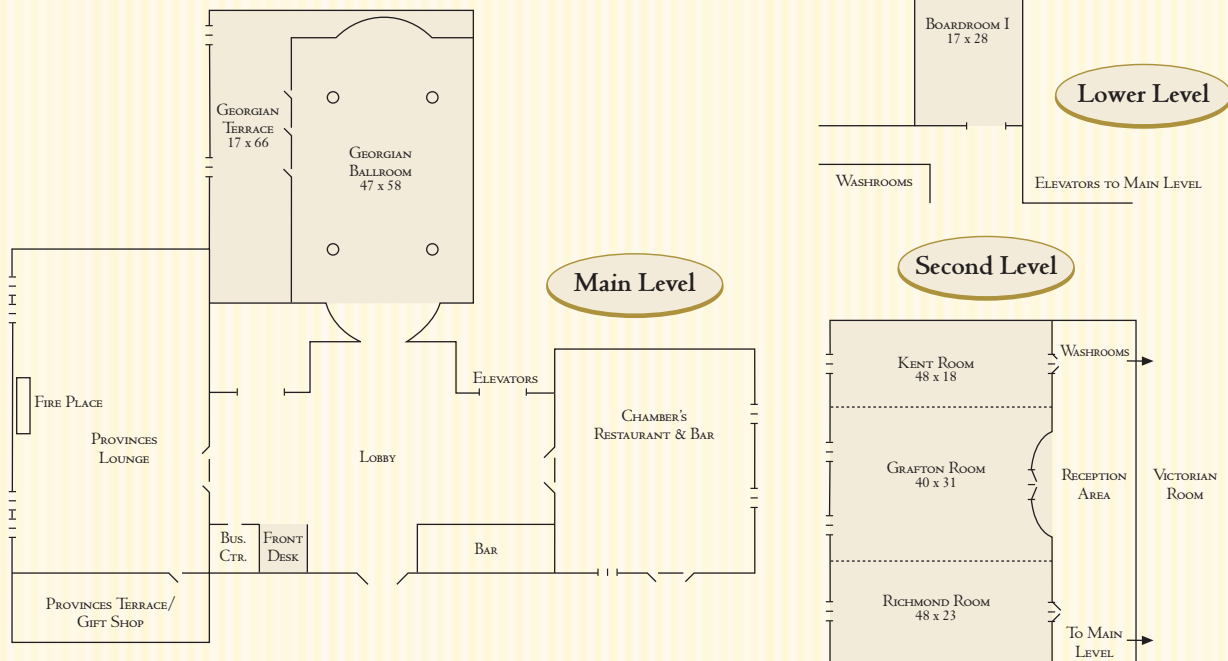

# Meeting & Convention Facilities

MEETING ROOMS	DIMENSIONS (W x L)	SQ. FT.	CEILING HT.	THEATRE	BANQUET	RECEPTION	CLASSROOM	HOLLOW SQUARE
GEORGIAN BALLROOM	47' x 58'	2726	14'	200	170	200	80	70
GEORGIAN TERRACE	17' x 66'	1122	8'	70	50	100	30	-
VICTORIAN ROOM	75' x 48'	3600	10'	350	220	400	170	70
RICHMOND ROOM*	23' x 48'	1104	10'	100	60	125	40	35
GRAFTON ROOM*	31' x 40'	1240	10'	150	100	200	80	45
KENT ROOM*	18' x 48'	864	10'	100	50	125	40	25
BOARDROOM I	17' x 28'	476	9'	35	20	50	20	-

\* Rooms combine to form the "Victorian Room".