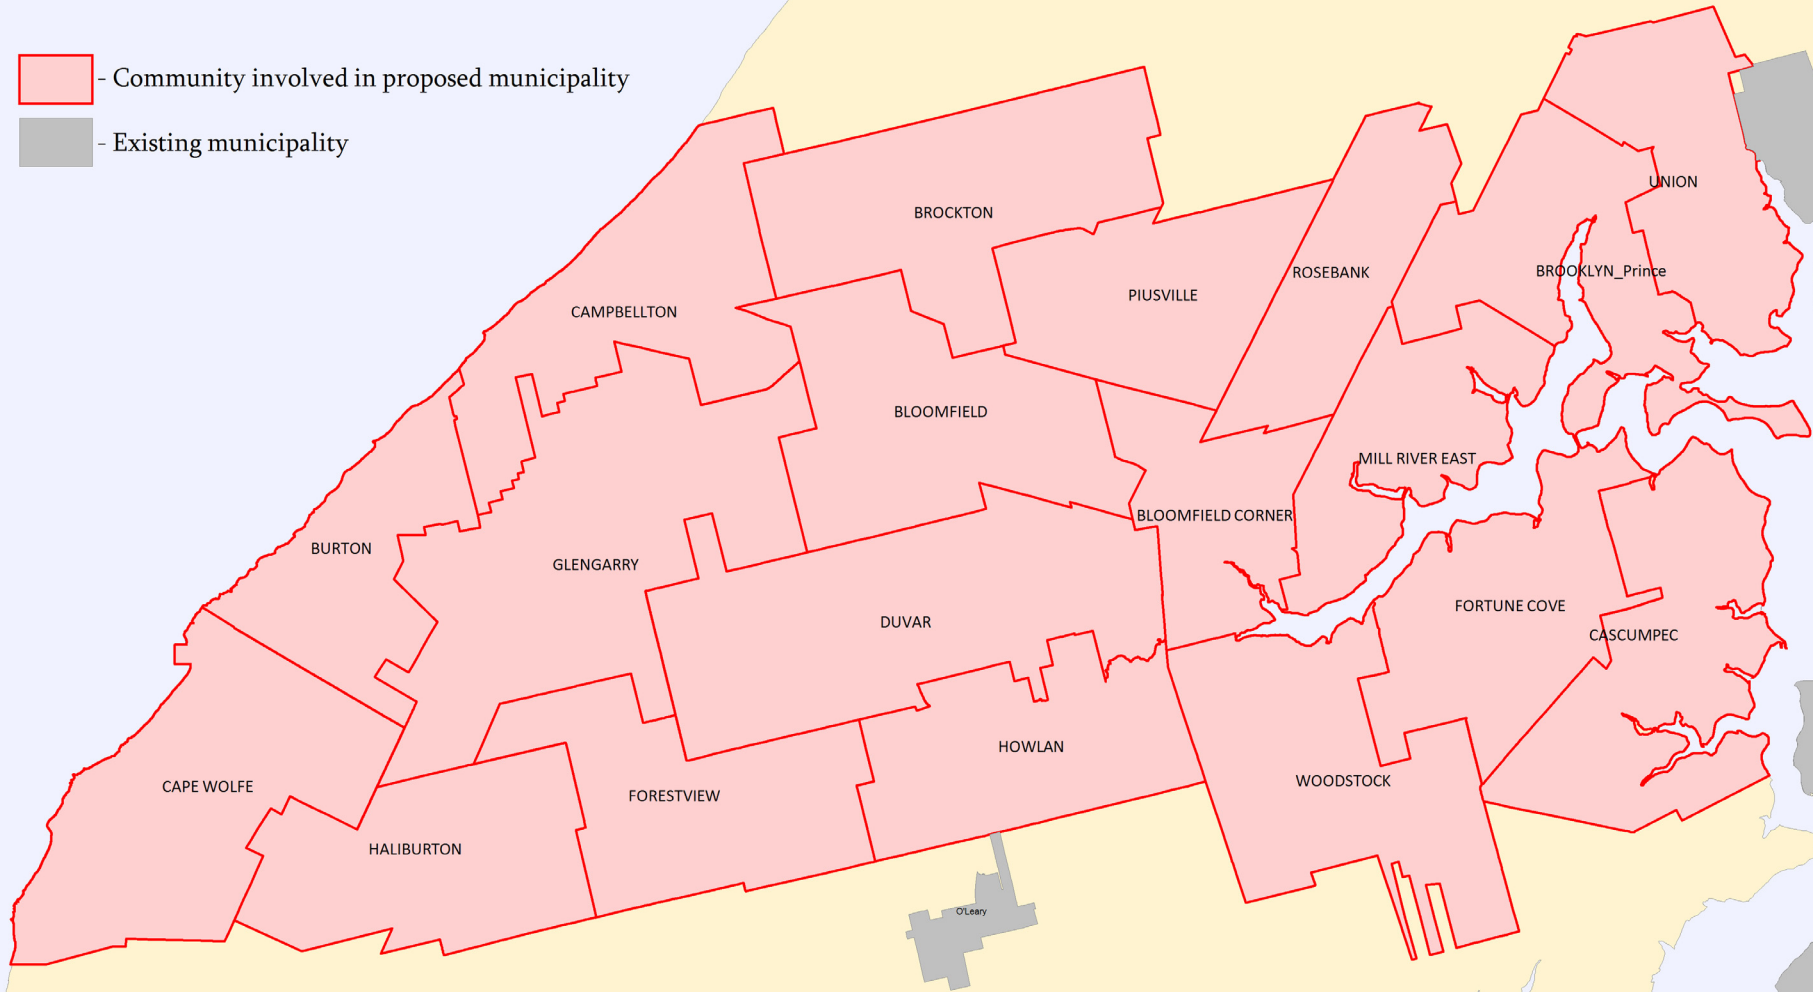

Proposed West Prince Municipality

-  - Community involved in proposed municipality
-  - Existing municipality

The 19 communities combine for an area of 55 423 acres and an estimated 2011 population (based on civic addresses) of 2567.