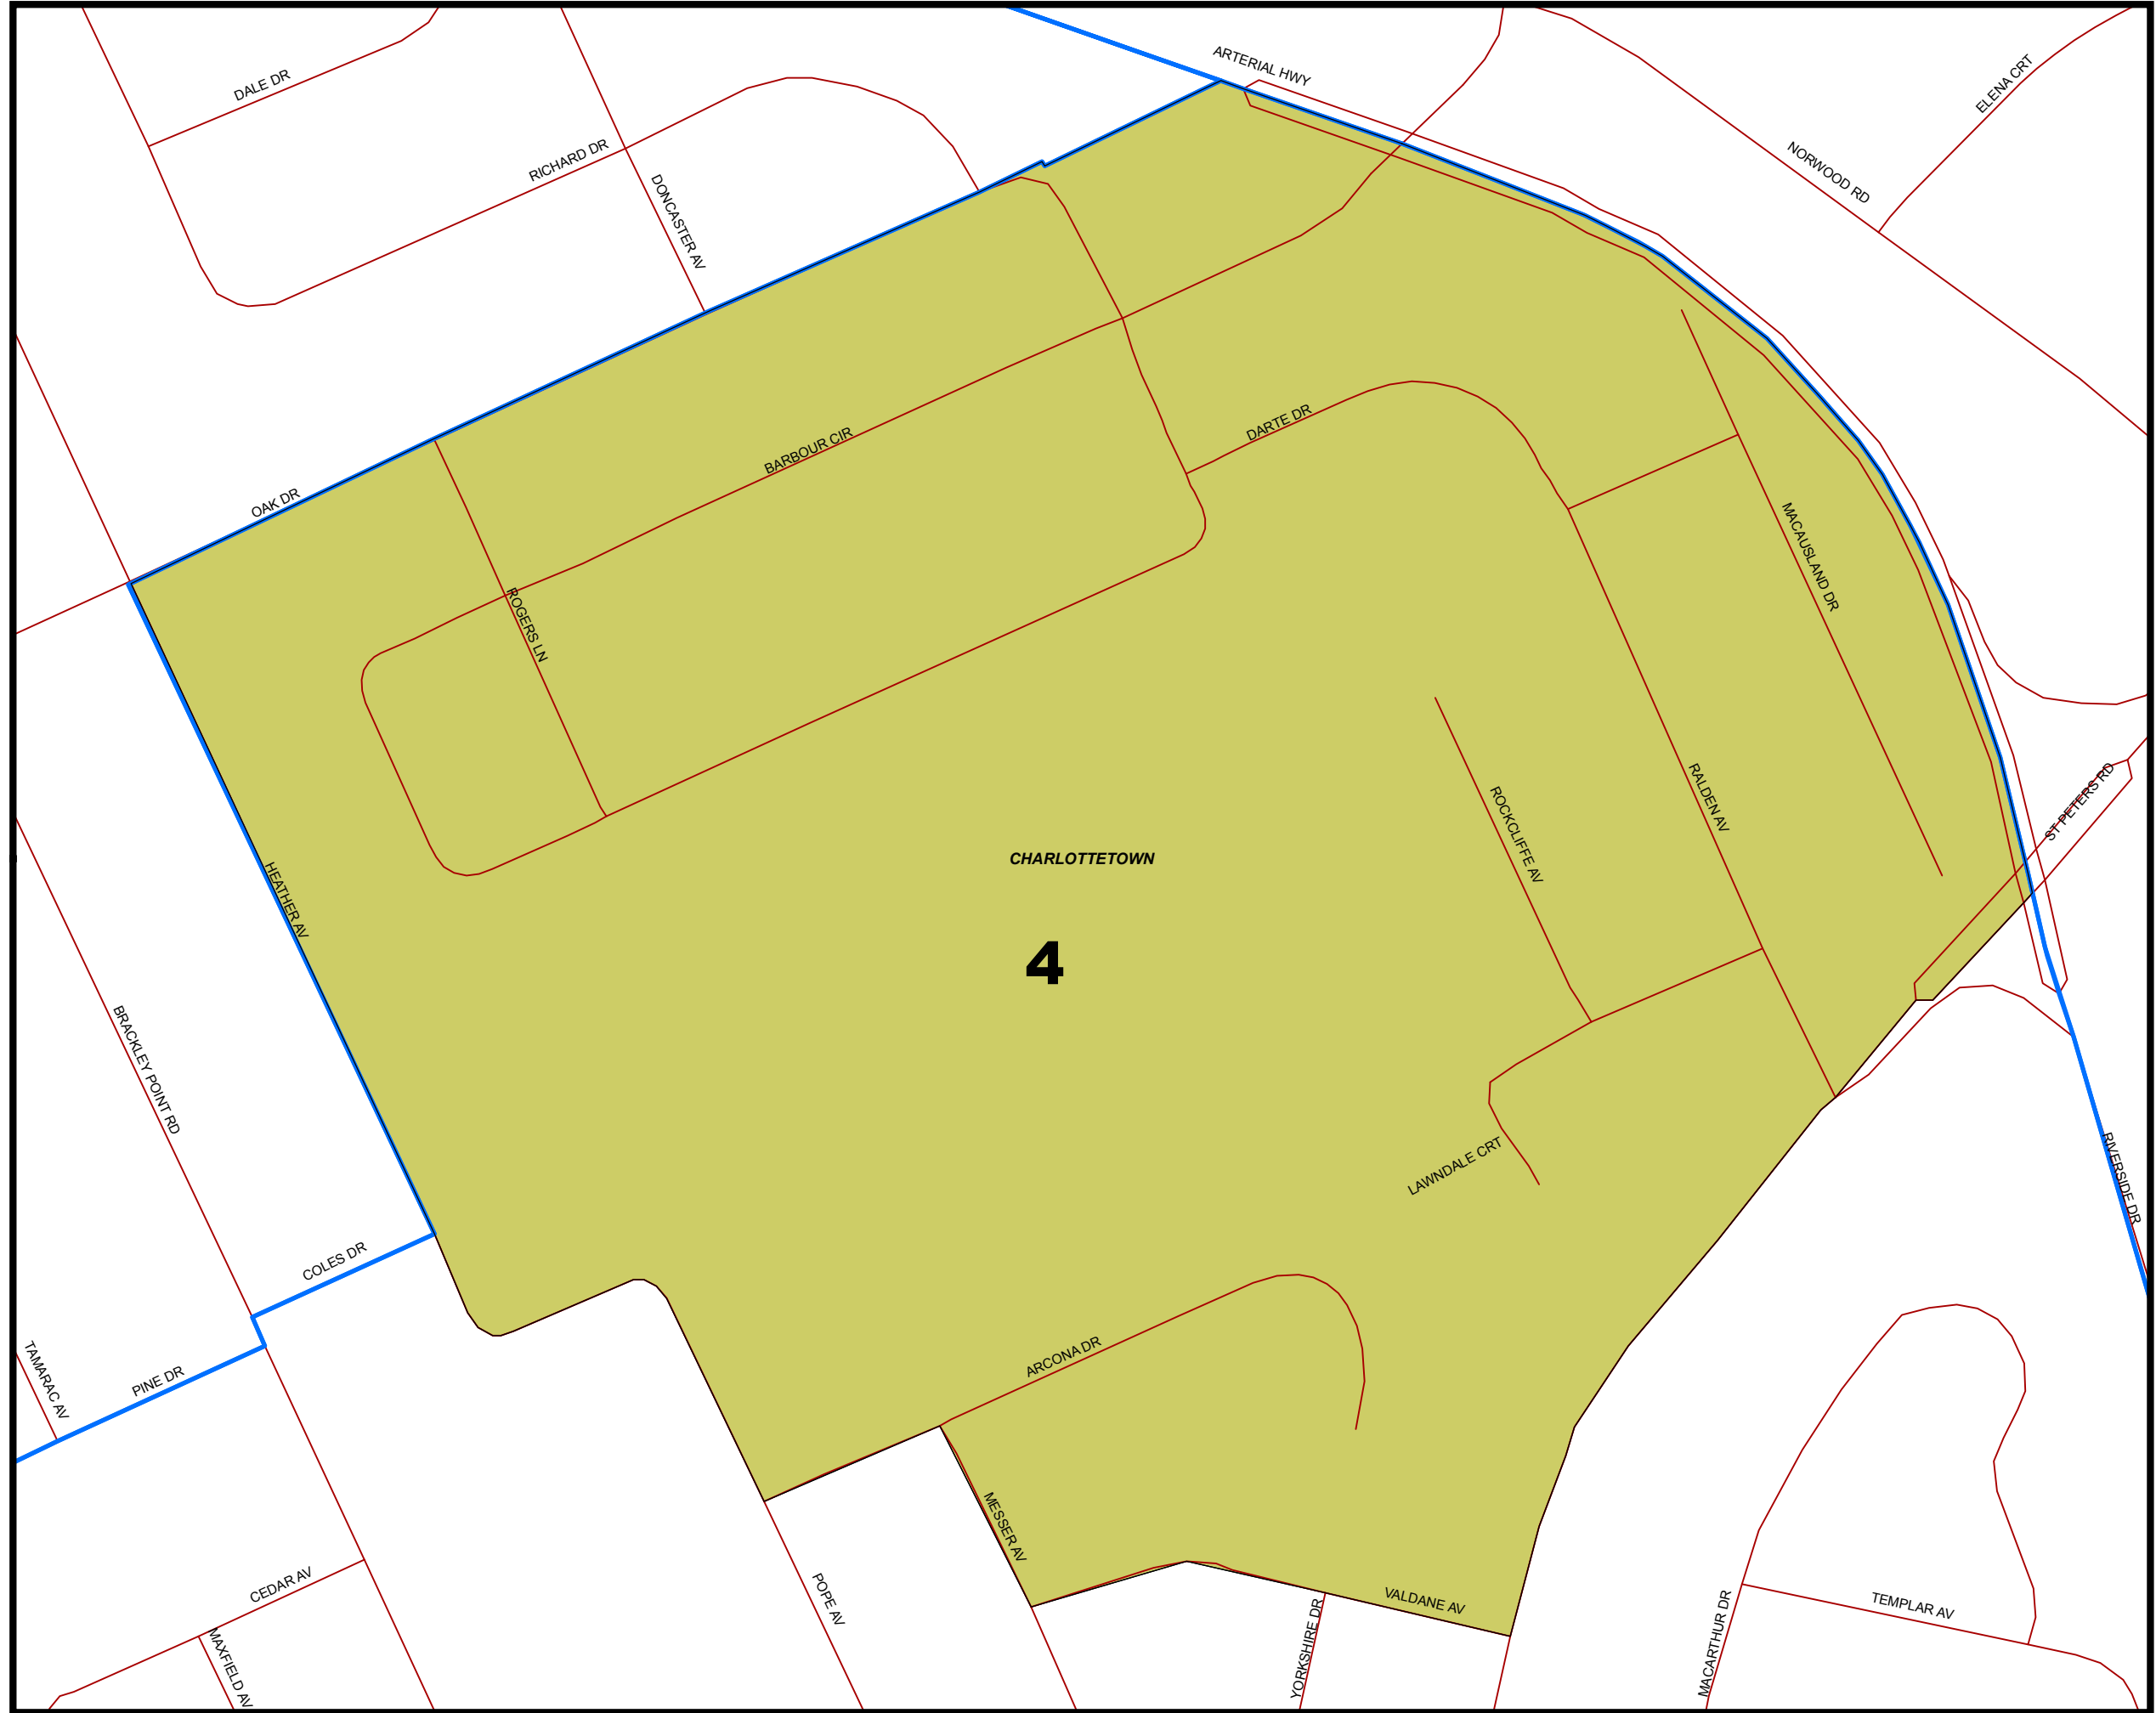

Provincial Electoral District

No. 11
Charlottetown - Belvedere

Polling Division

No. 4
ROCKCLIFFE

Legend

Polling Division

Note:
The maps are designed as a general index of the electoral district divisions and are not intended to be used for measurements or for legal purposes.

176 Great George Street, Suite 160
Charlottetown, PE C1A 4K9
1-888-234-8683
www.electionspei.ca