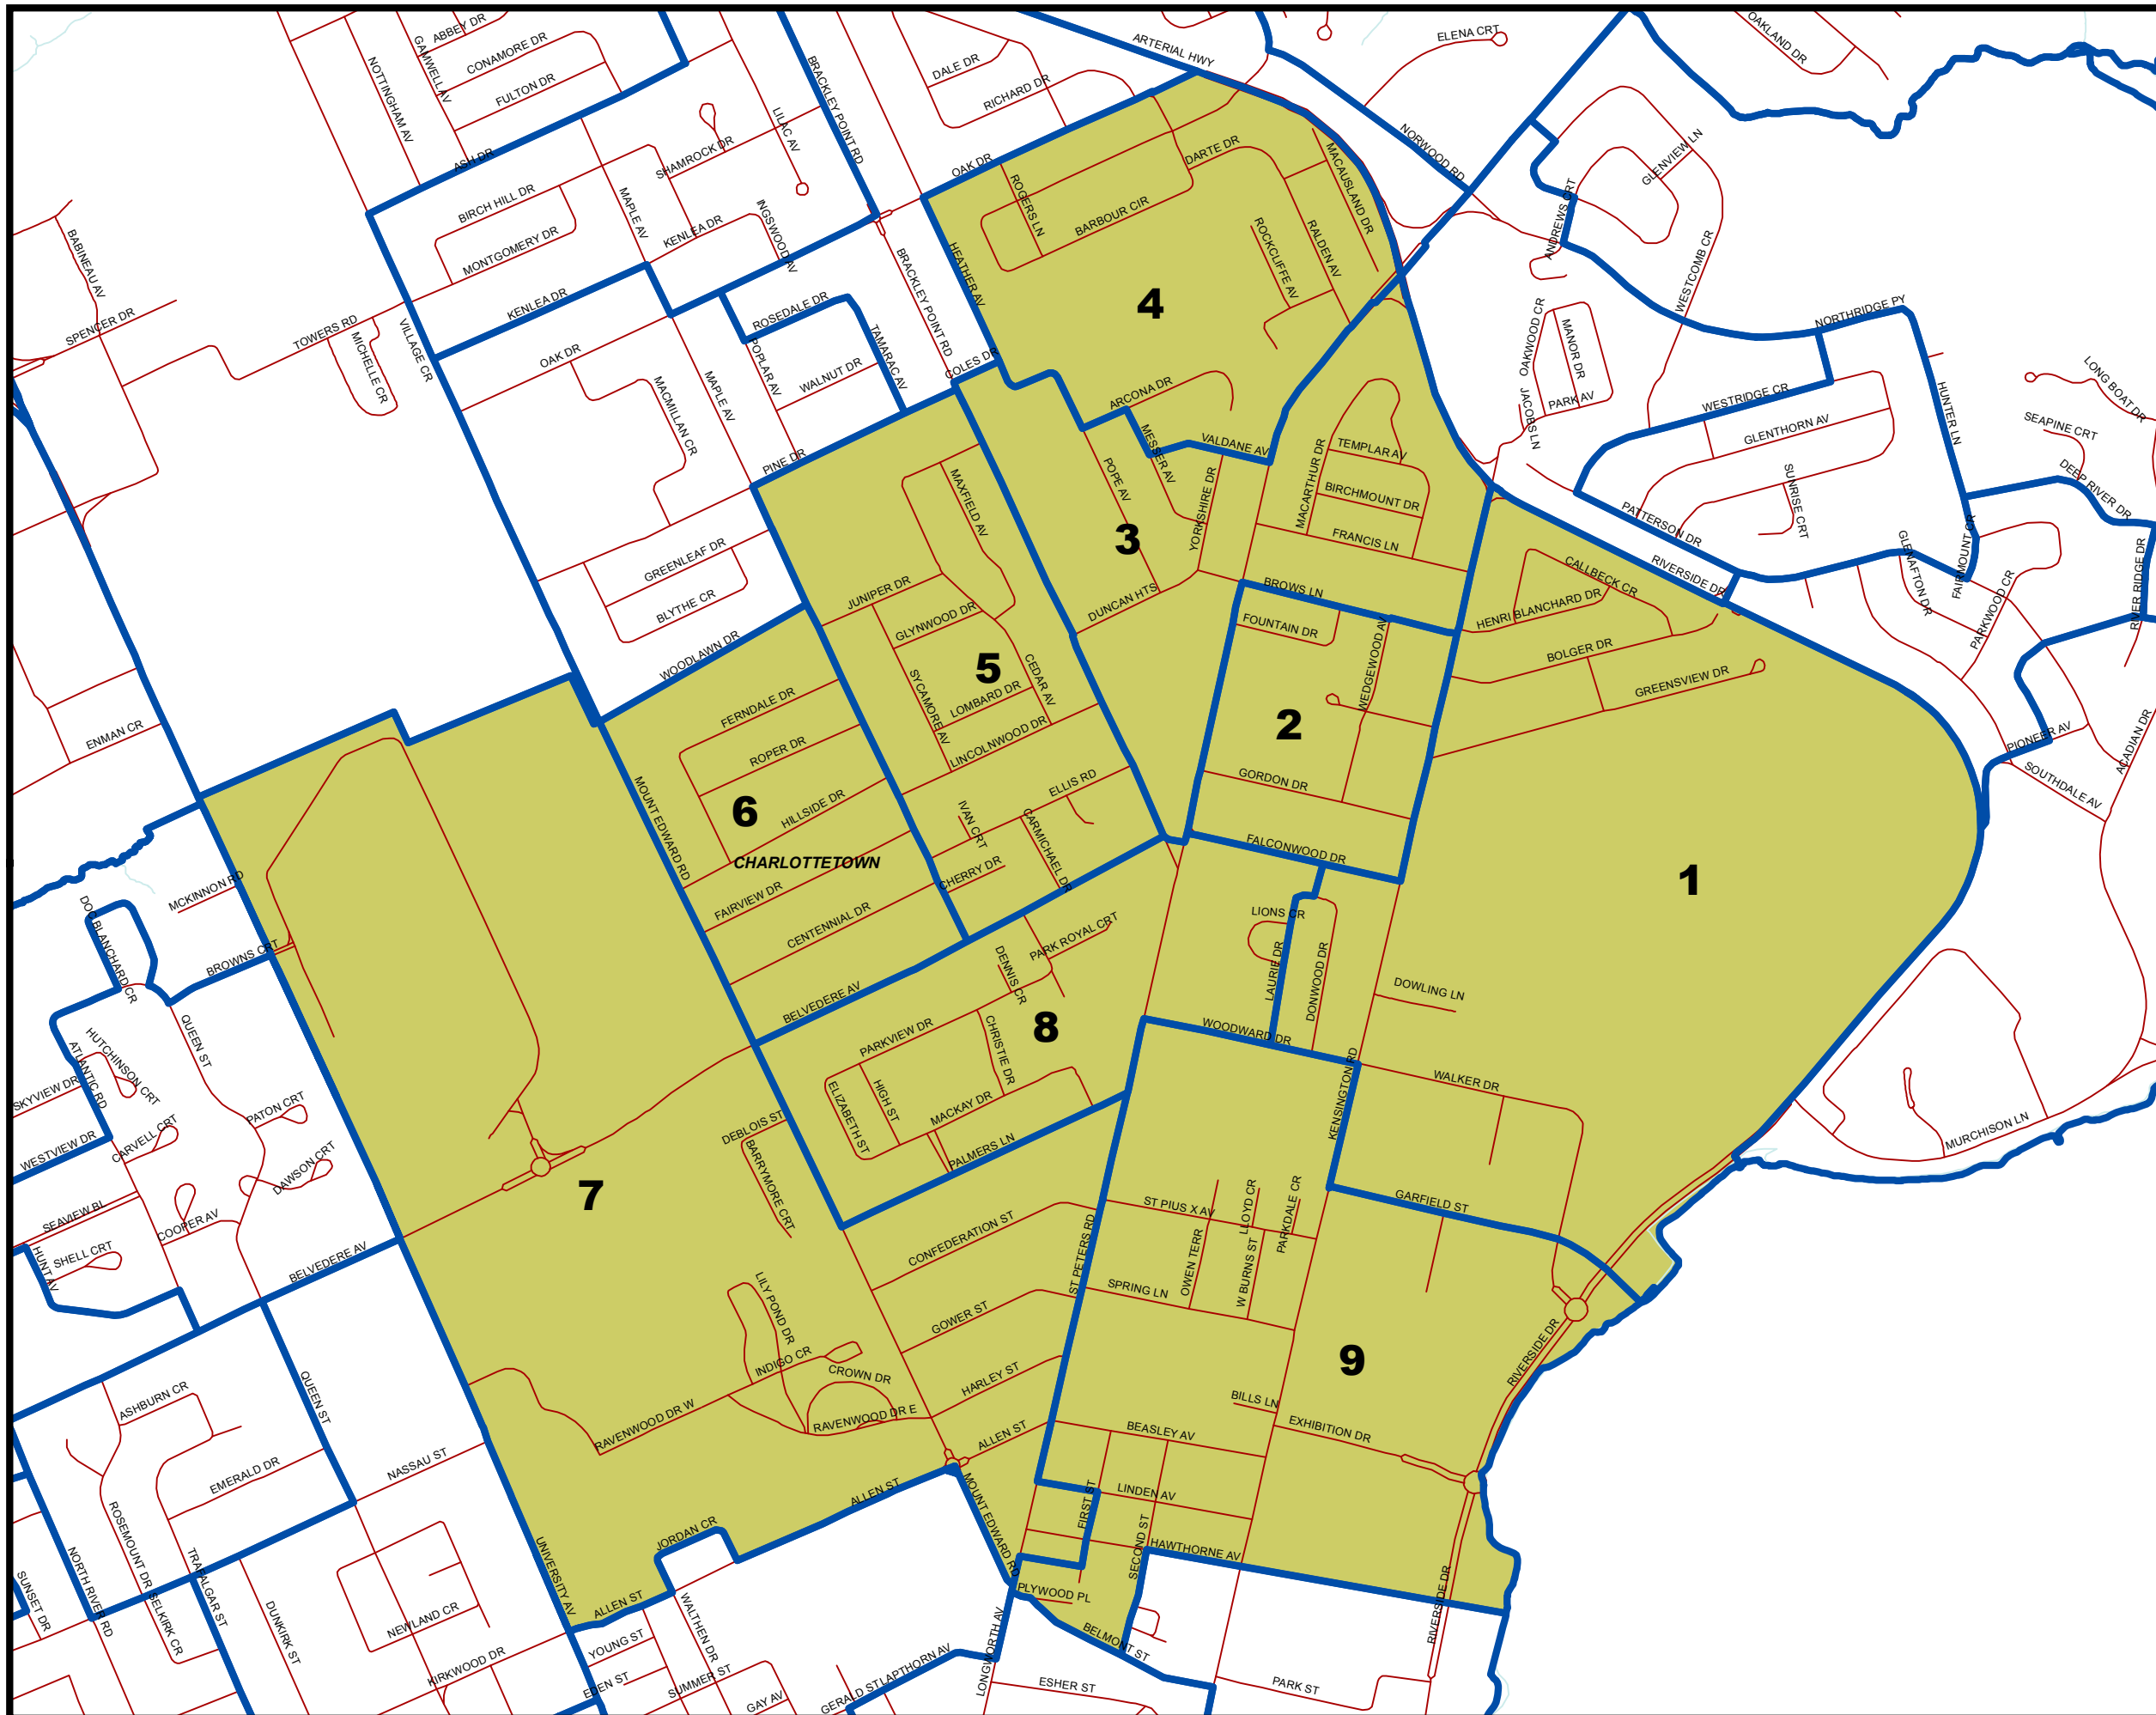

**Provincial Electoral District
No. 11
Charlottetown - Belvedere**

1. **Polling Divisions**
2. 1 - GREENSVIEW
   - 2 - HEMLOCK
   - 3 - DUNCAN HEIGHTS
   - 4 - ROCKCLIFFE
   - 5 - LINCOLNWOOD
   - 6 - HILLSIDE
   - 7 - GOWER
   - 8 - PARKVIEW
   - 9 - EXHIBITION

Legend

Polling Divisions

An elector's polling division is determined by the location of the elector's civic address rather than in accordance with the physical location of the elector's residence.

Where a street or road is used as a boundary, electors living on opposite sides of that street or road will vote in different polling divisions

The maps are designed as a general index of the electoral district divisions and are not intended to be used for measurements or for legal purposes.

176 Great George Street, Suite 160
Charlottetown, PE C1A 4K9
1-888-234-8683
www.electionspei.ca