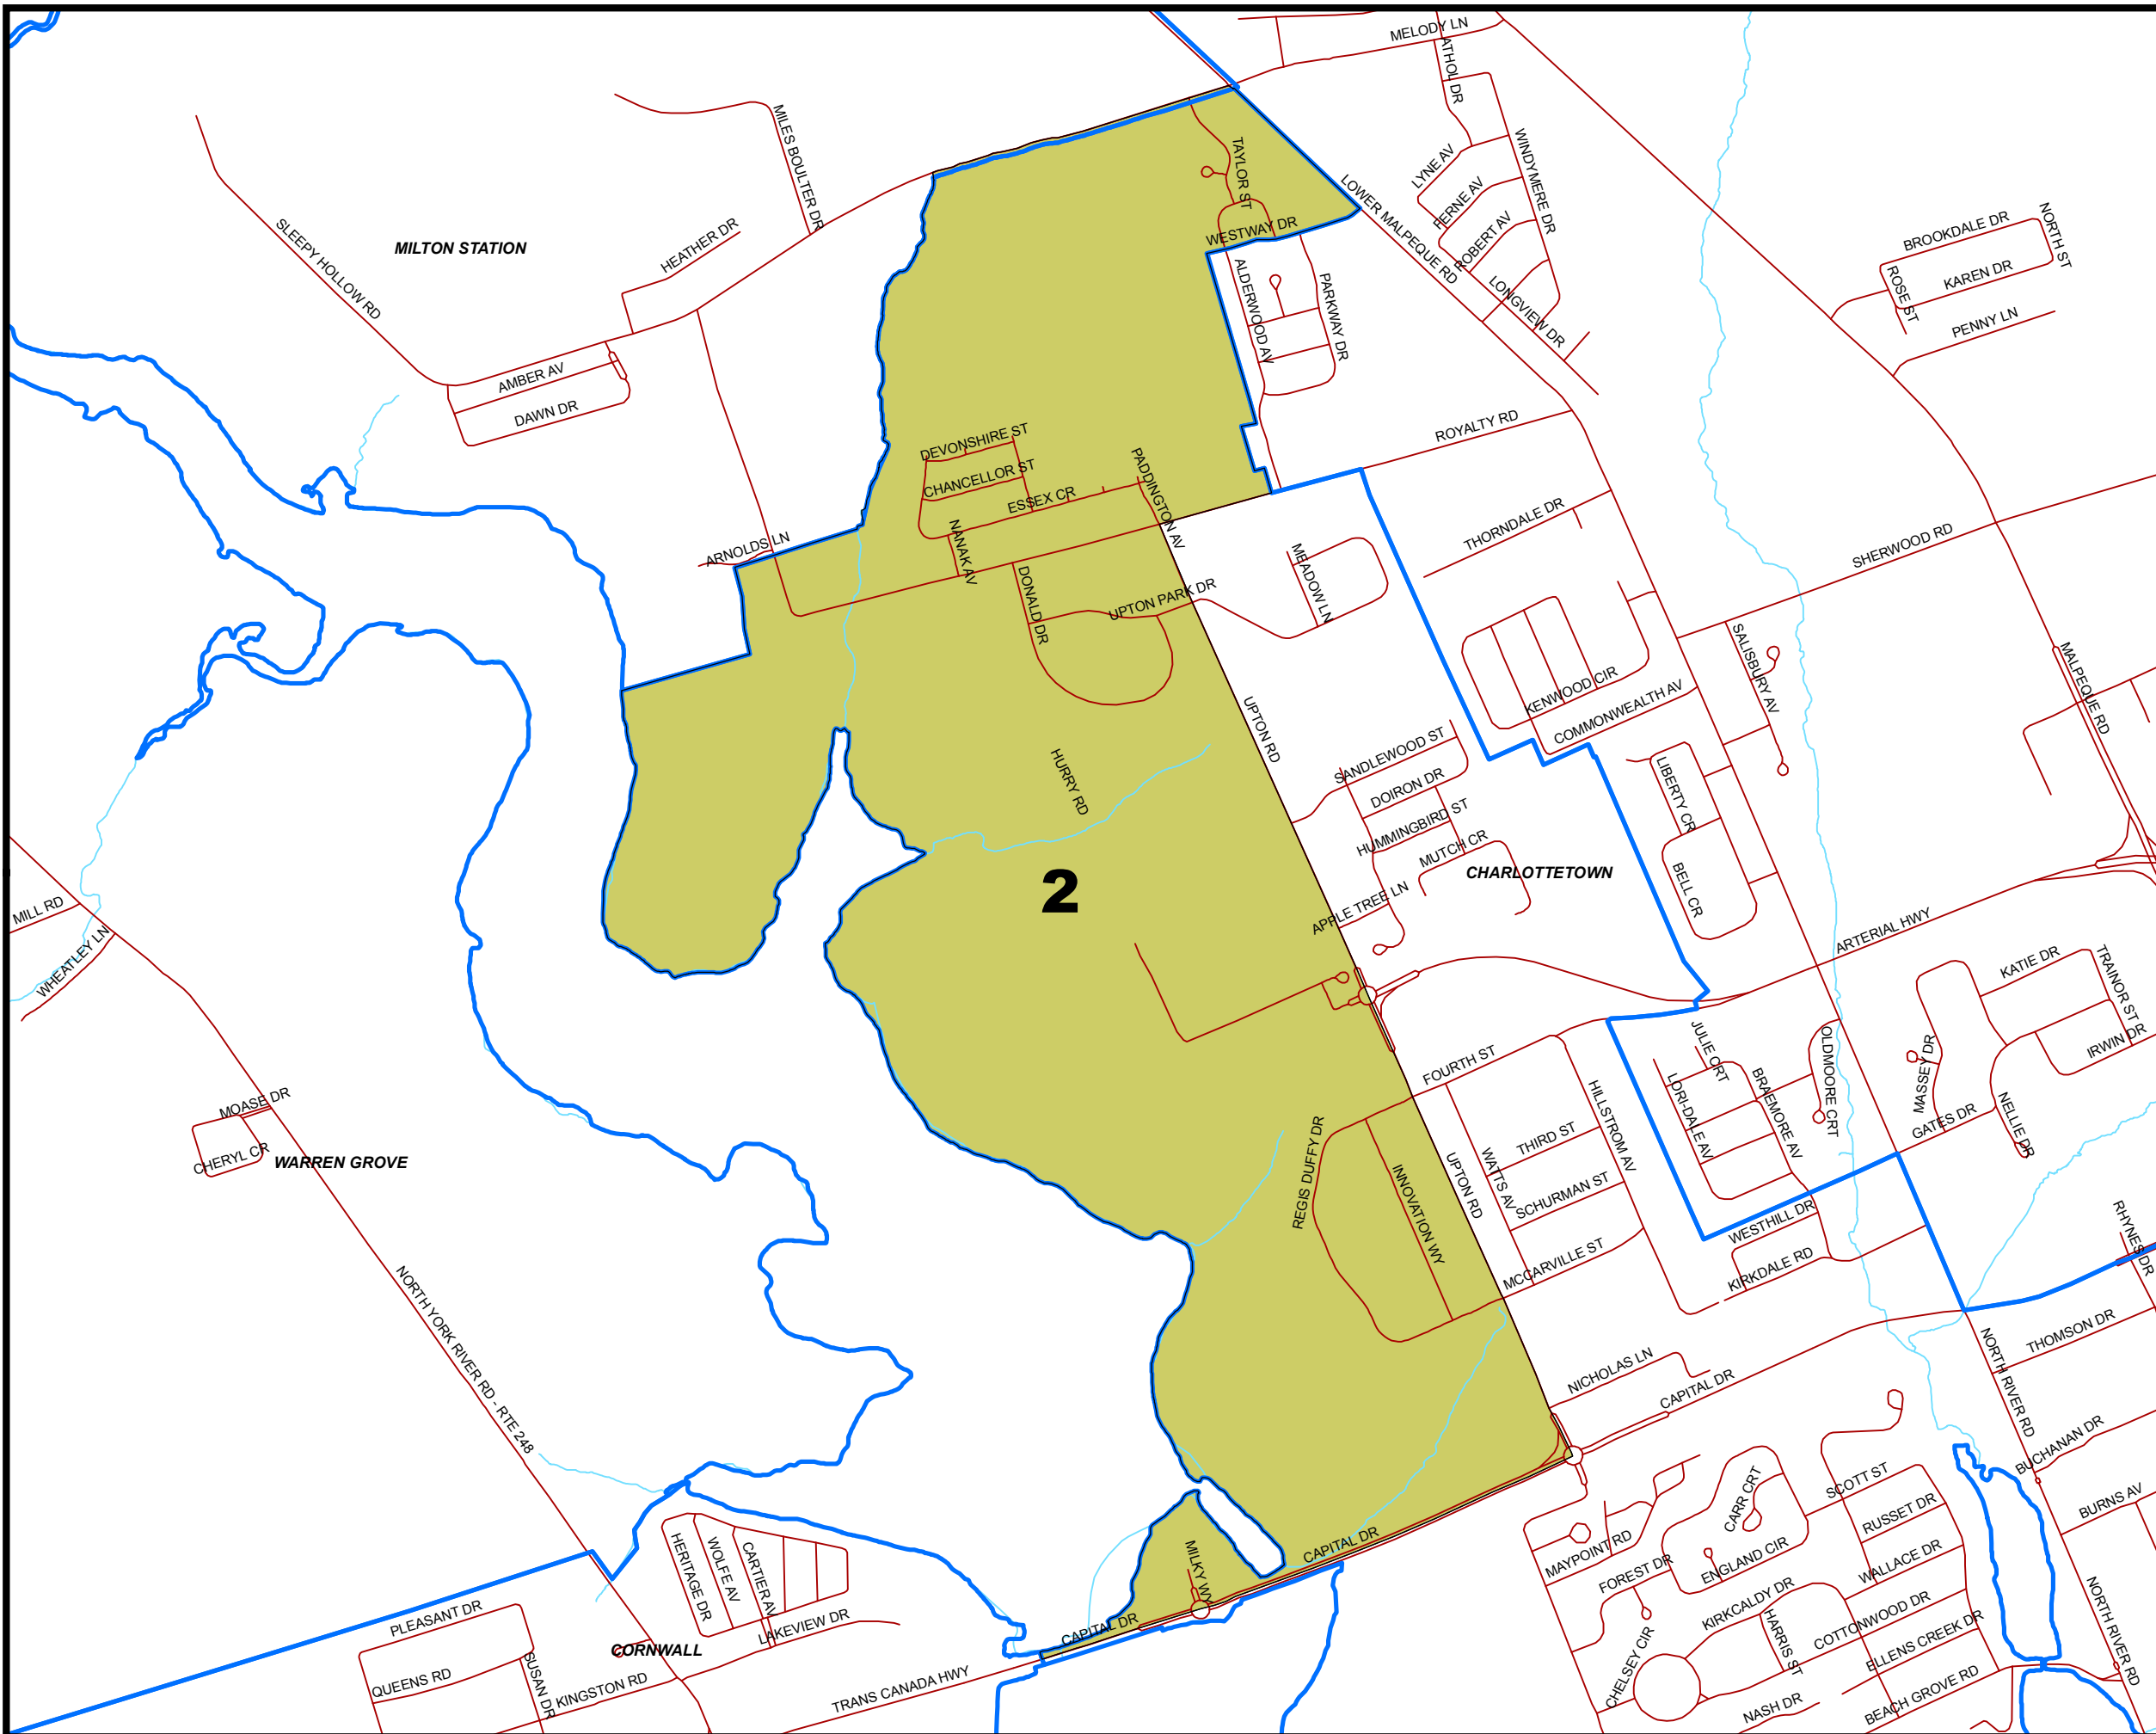

Provincial Electoral District

No. 14
Charlottetown - West Royalty

Polling Division

No. 2
WINDSOR

Legend

Polling Division

Note:
The maps are designed as a general index of the electoral district divisions and are not intended to be used for measurements or for legal purposes.

176 Great George Street, Suite 160
Charlottetown, PE C1A 4K9
1-888-234-8683
www.electionspei.ca