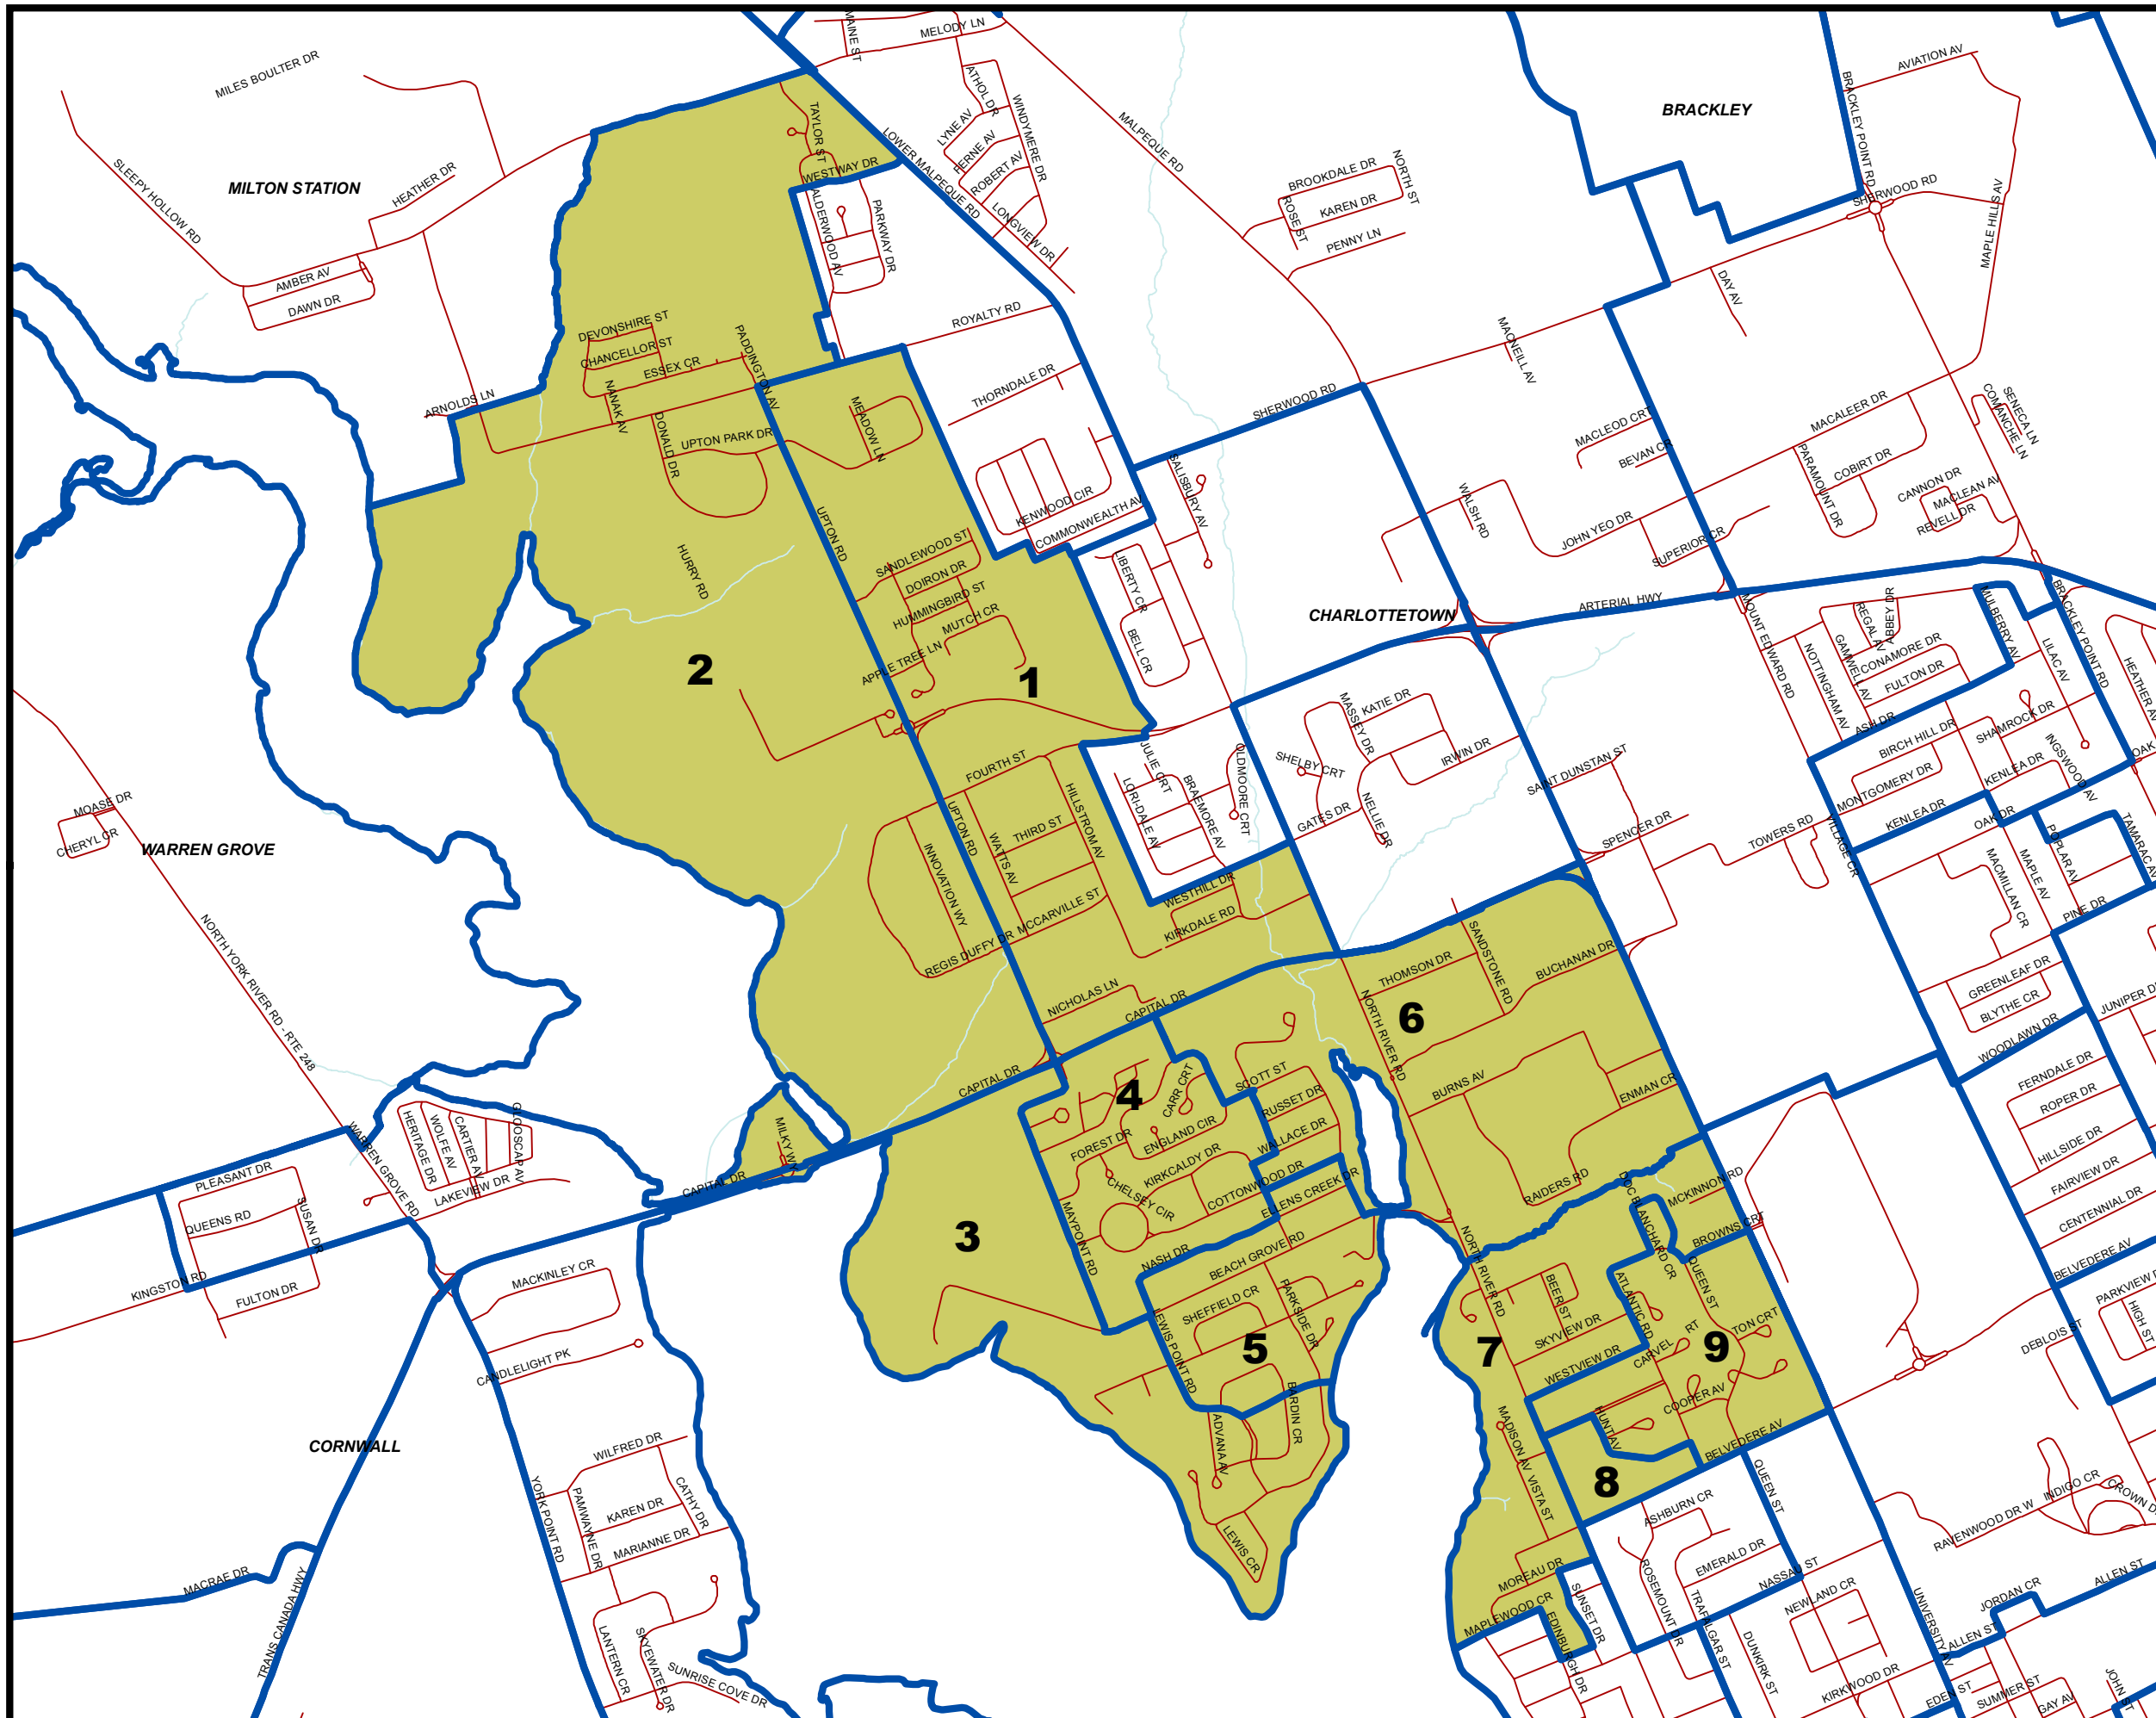

Legend

 Polling Divisions

An elector's polling division is determined by the location of the elector's civic address rather than in accordance with the physical location of the elector's residence.

Where a street or road is used as a boundary, electors living on opposite sides of that street or road will vote in different polling divisions

Provincial Electoral District

No. 14
Charlottetown - West Royalty

Polling Division

No. 1
SANDLEWOOD

Legend

 Polling Division

Note:
The maps are designed as a general index of the electoral district divisions and are not intended to be used for measurements or for legal purposes.