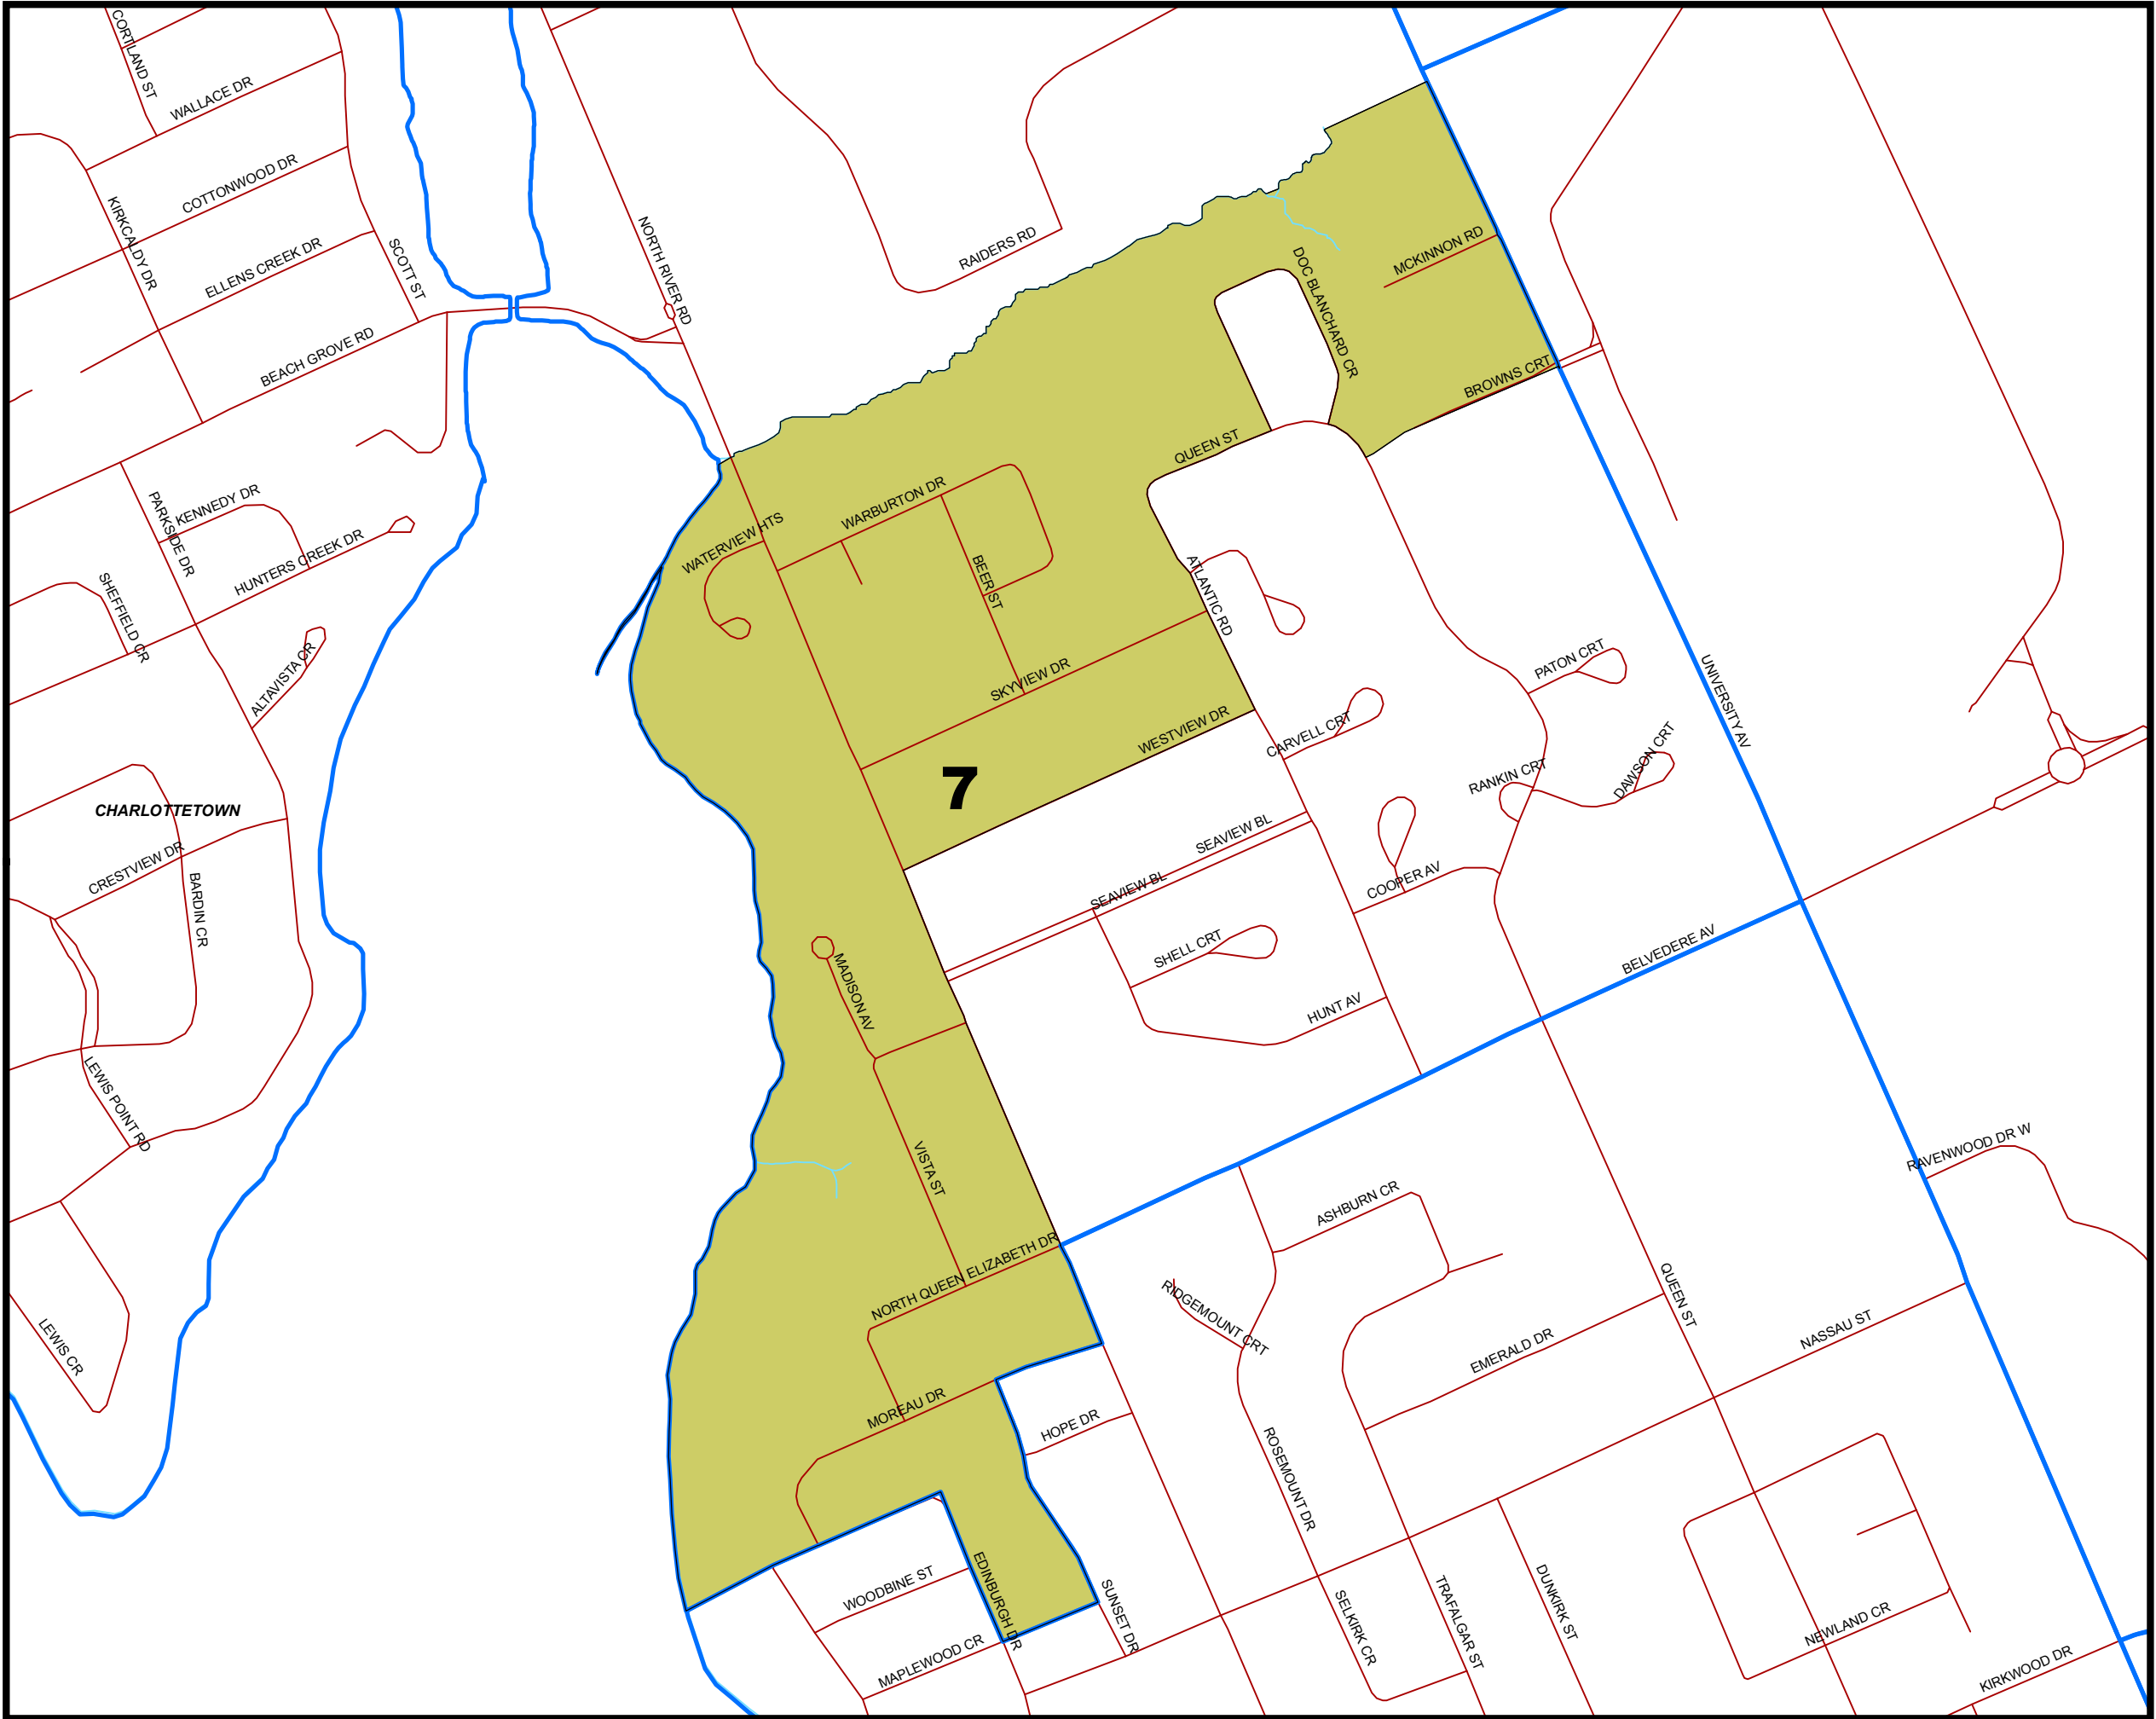

Provincial Electoral District

No. 14
Charlottetown - West Royalty

Polling Division

No. 7
WATERVIEW

Legend

Polling Division

Note:
The maps are designed as a general index of the electoral district divisions and are not intended to be used for measurements or for legal purposes.

176 Great George Street, Suite 160
Charlottetown, PE C1A 4K9
1-888-234-8683
www.electionspei.ca