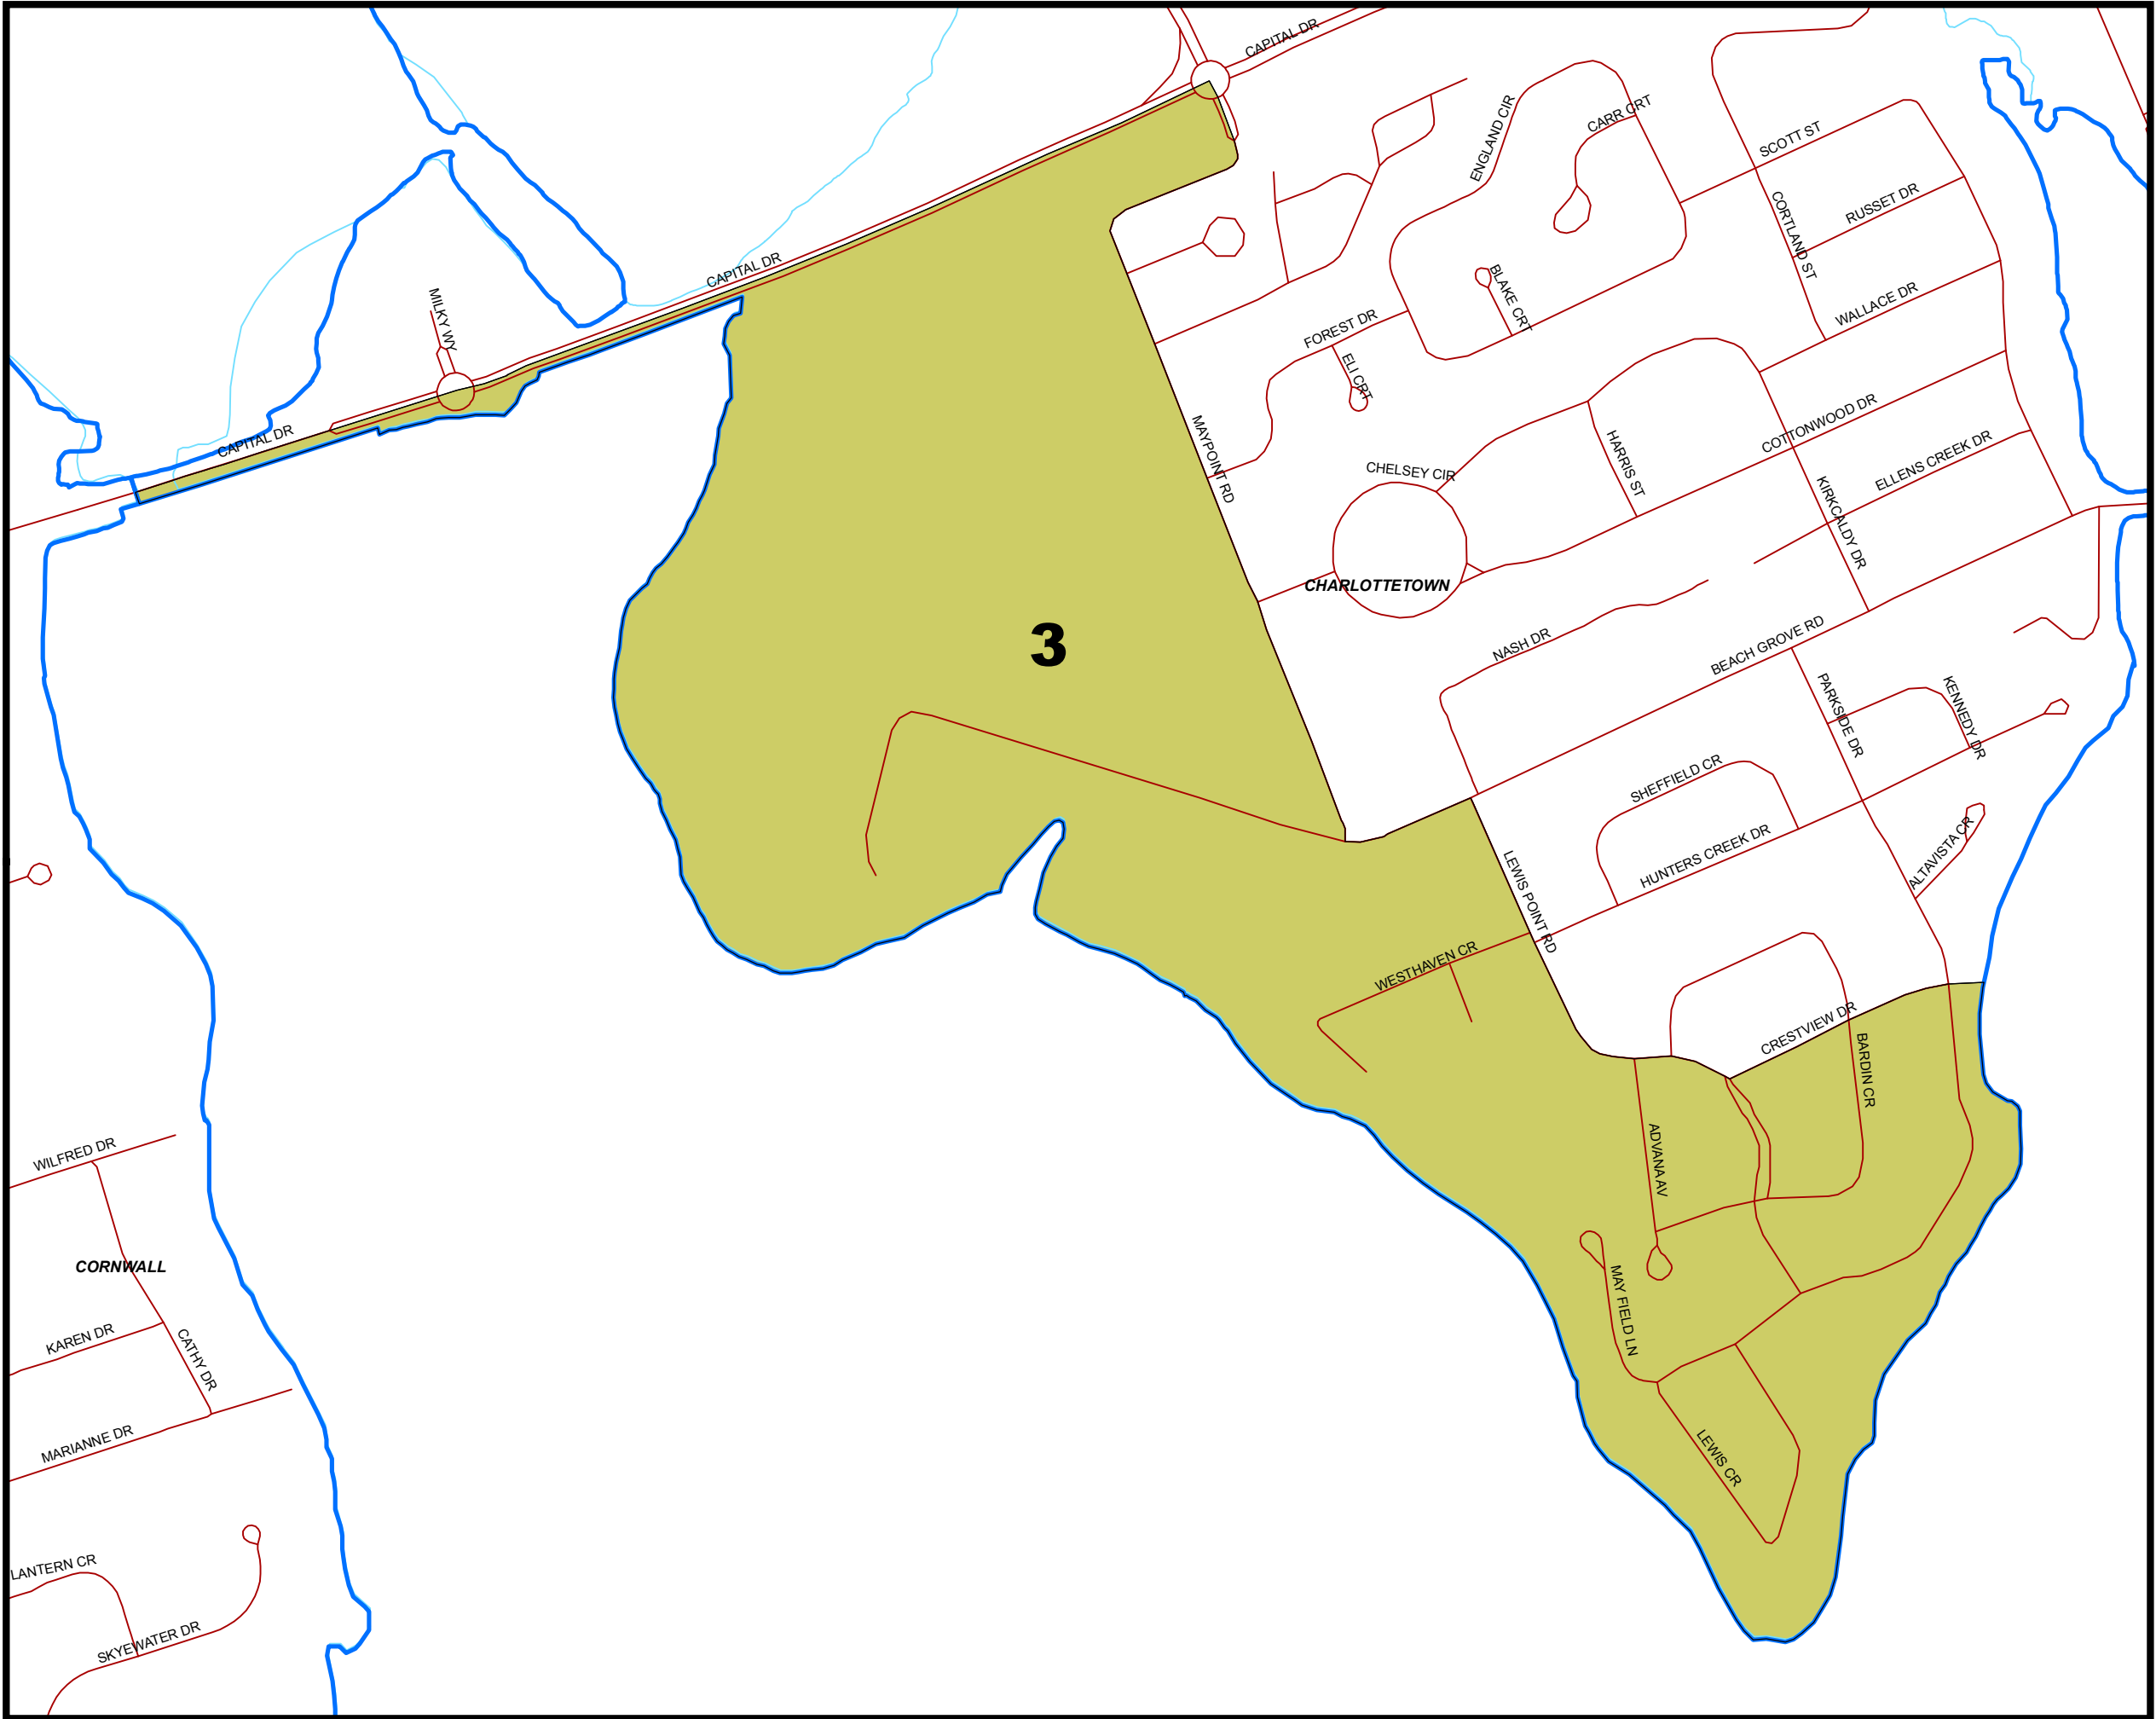

Provincial Electoral District

No. 14
Charlottetown - West Royalty

Polling Division

No. 3
BEACH GROVE

Legend

Polling Division

Note:
The maps are designed as a general index of the electoral district divisions and are not intended to be used for measurements or for legal purposes.

176 Great George Street, Suite 160
Charlottetown, PE C1A 4K9
1-888-234-8683
www.electionspei.ca