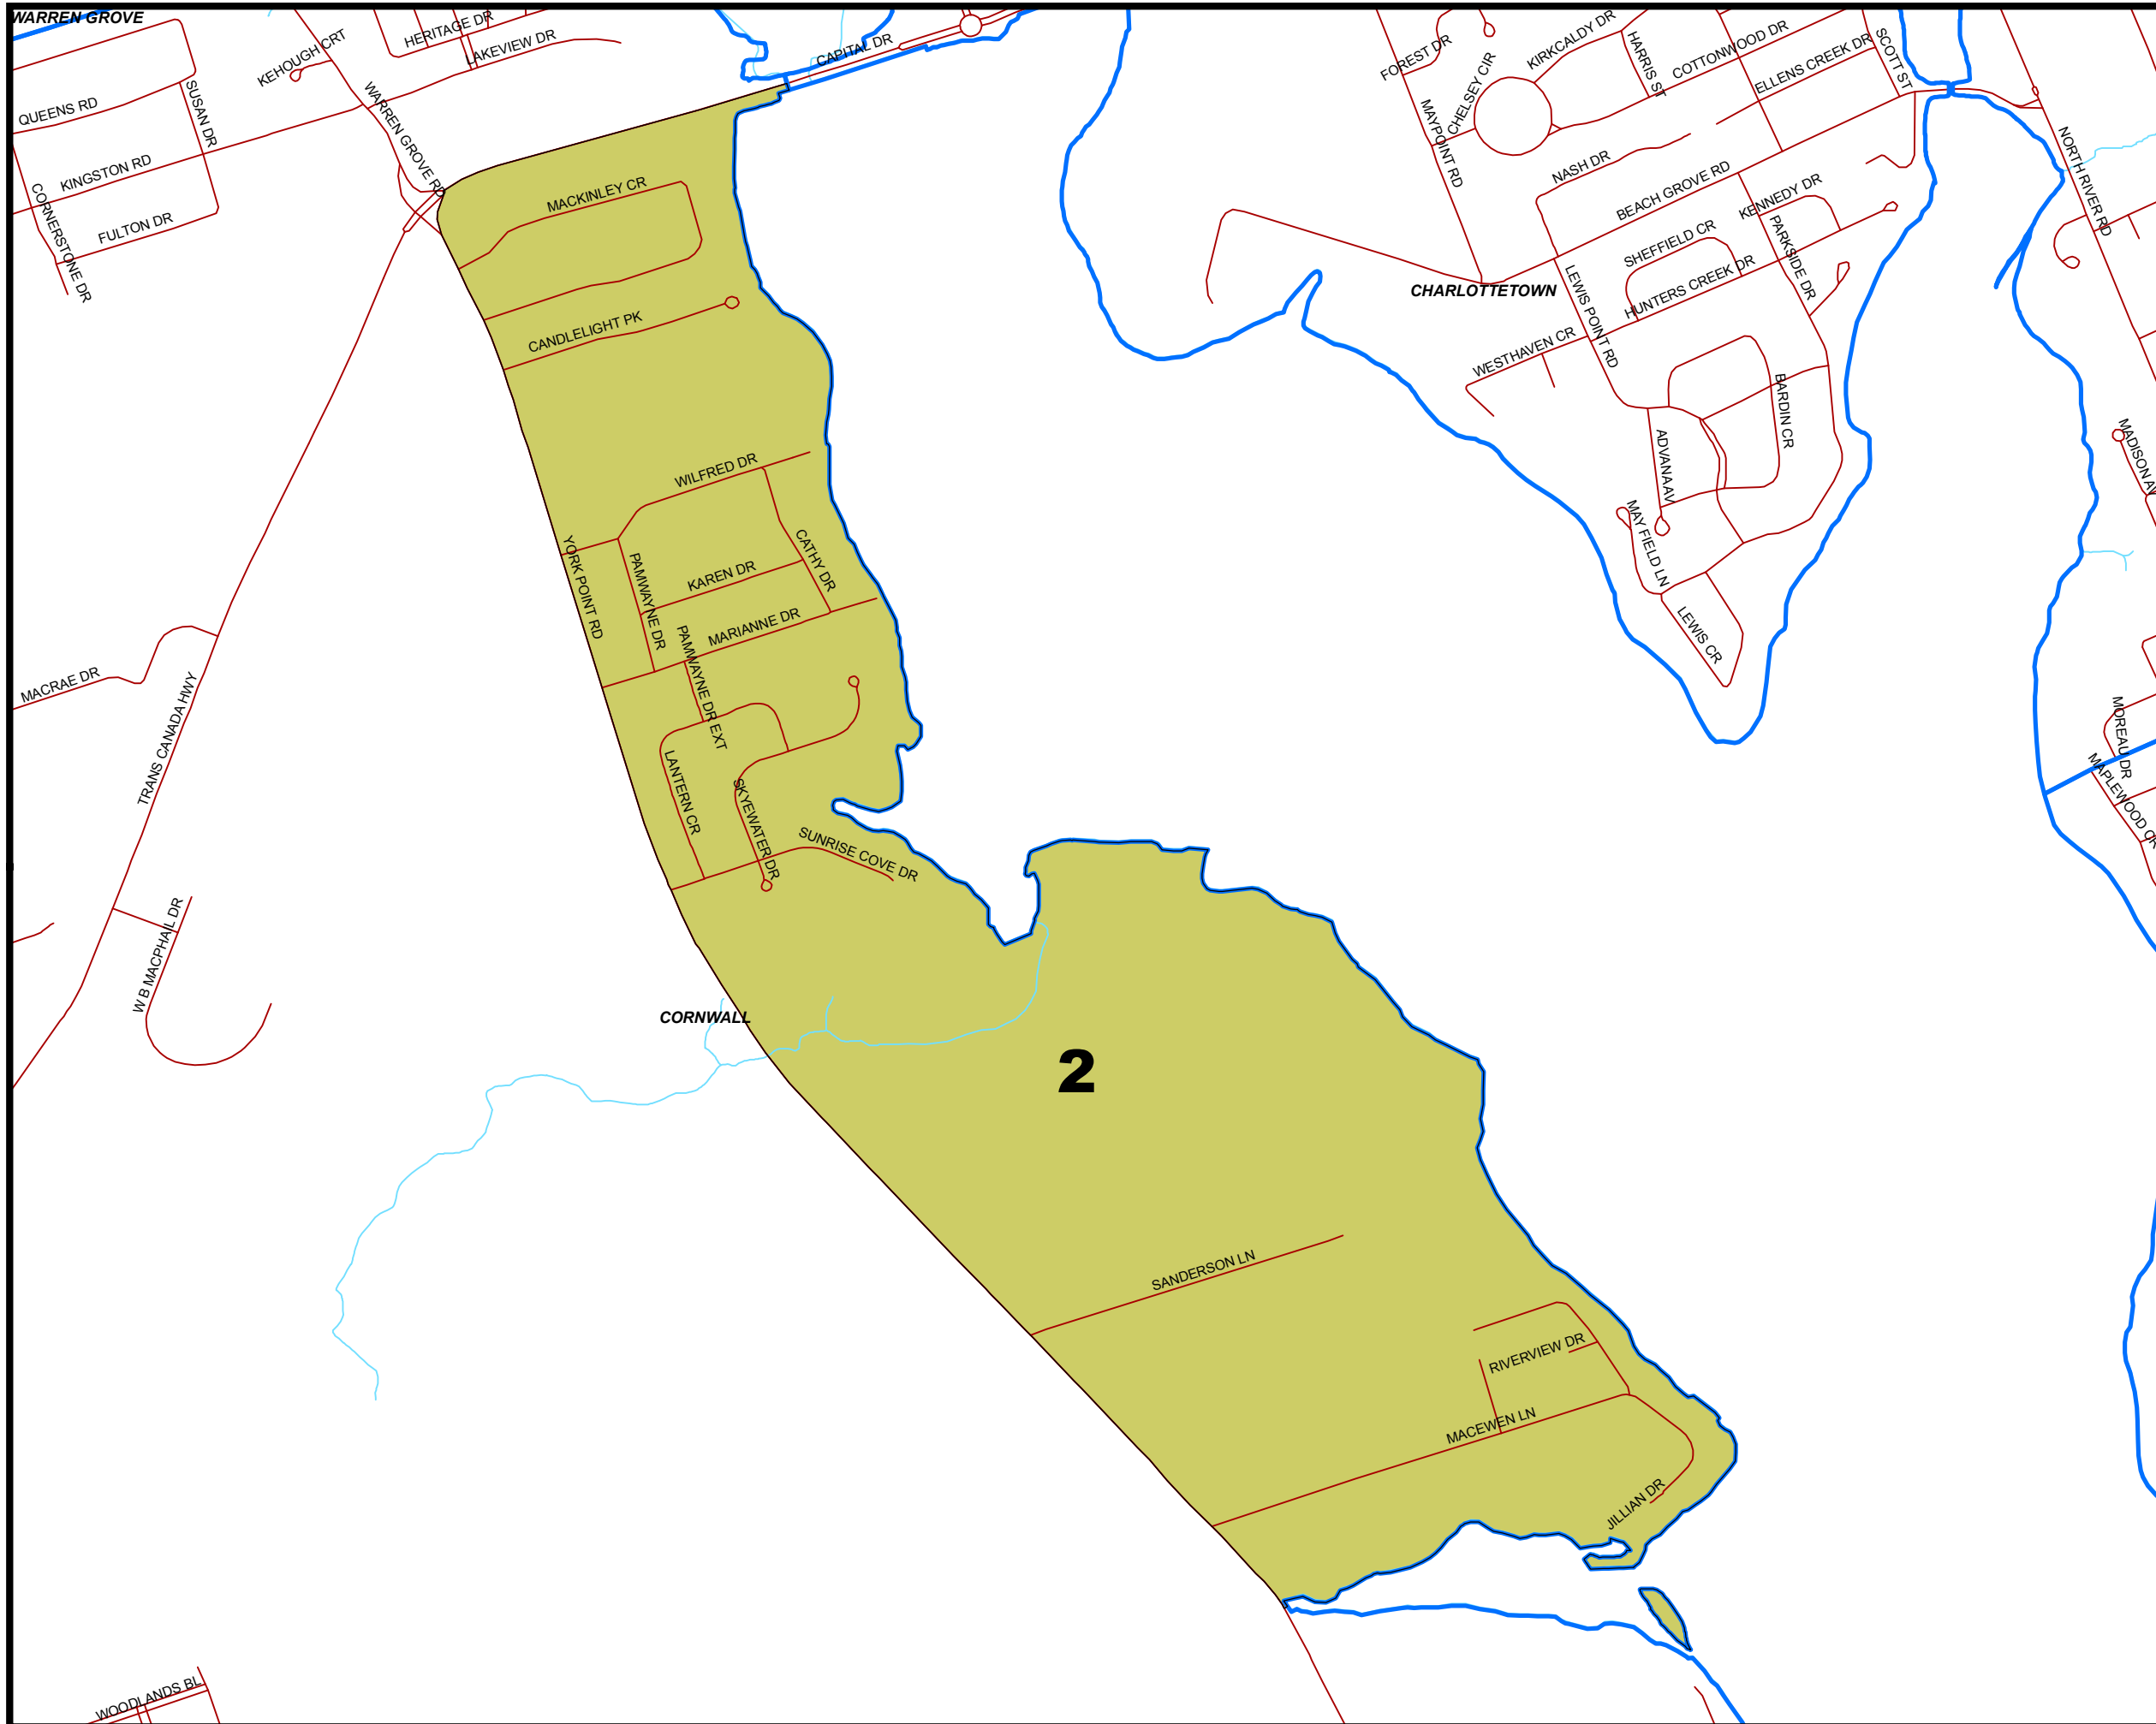

Provincial Electoral District

No. 16
Cornwall - Meadowbank

Polling Division

No. 2
CANDLELIGHT PARK

Legend

Polling Division

Note:
The maps are designed as a general index of the electoral district divisions and are not intended to be used for measurements or for legal purposes.

176 Great George Street, Suite 160
Charlottetown, PE C1A 4K9
1-888-234-8683
www.electionspei.ca