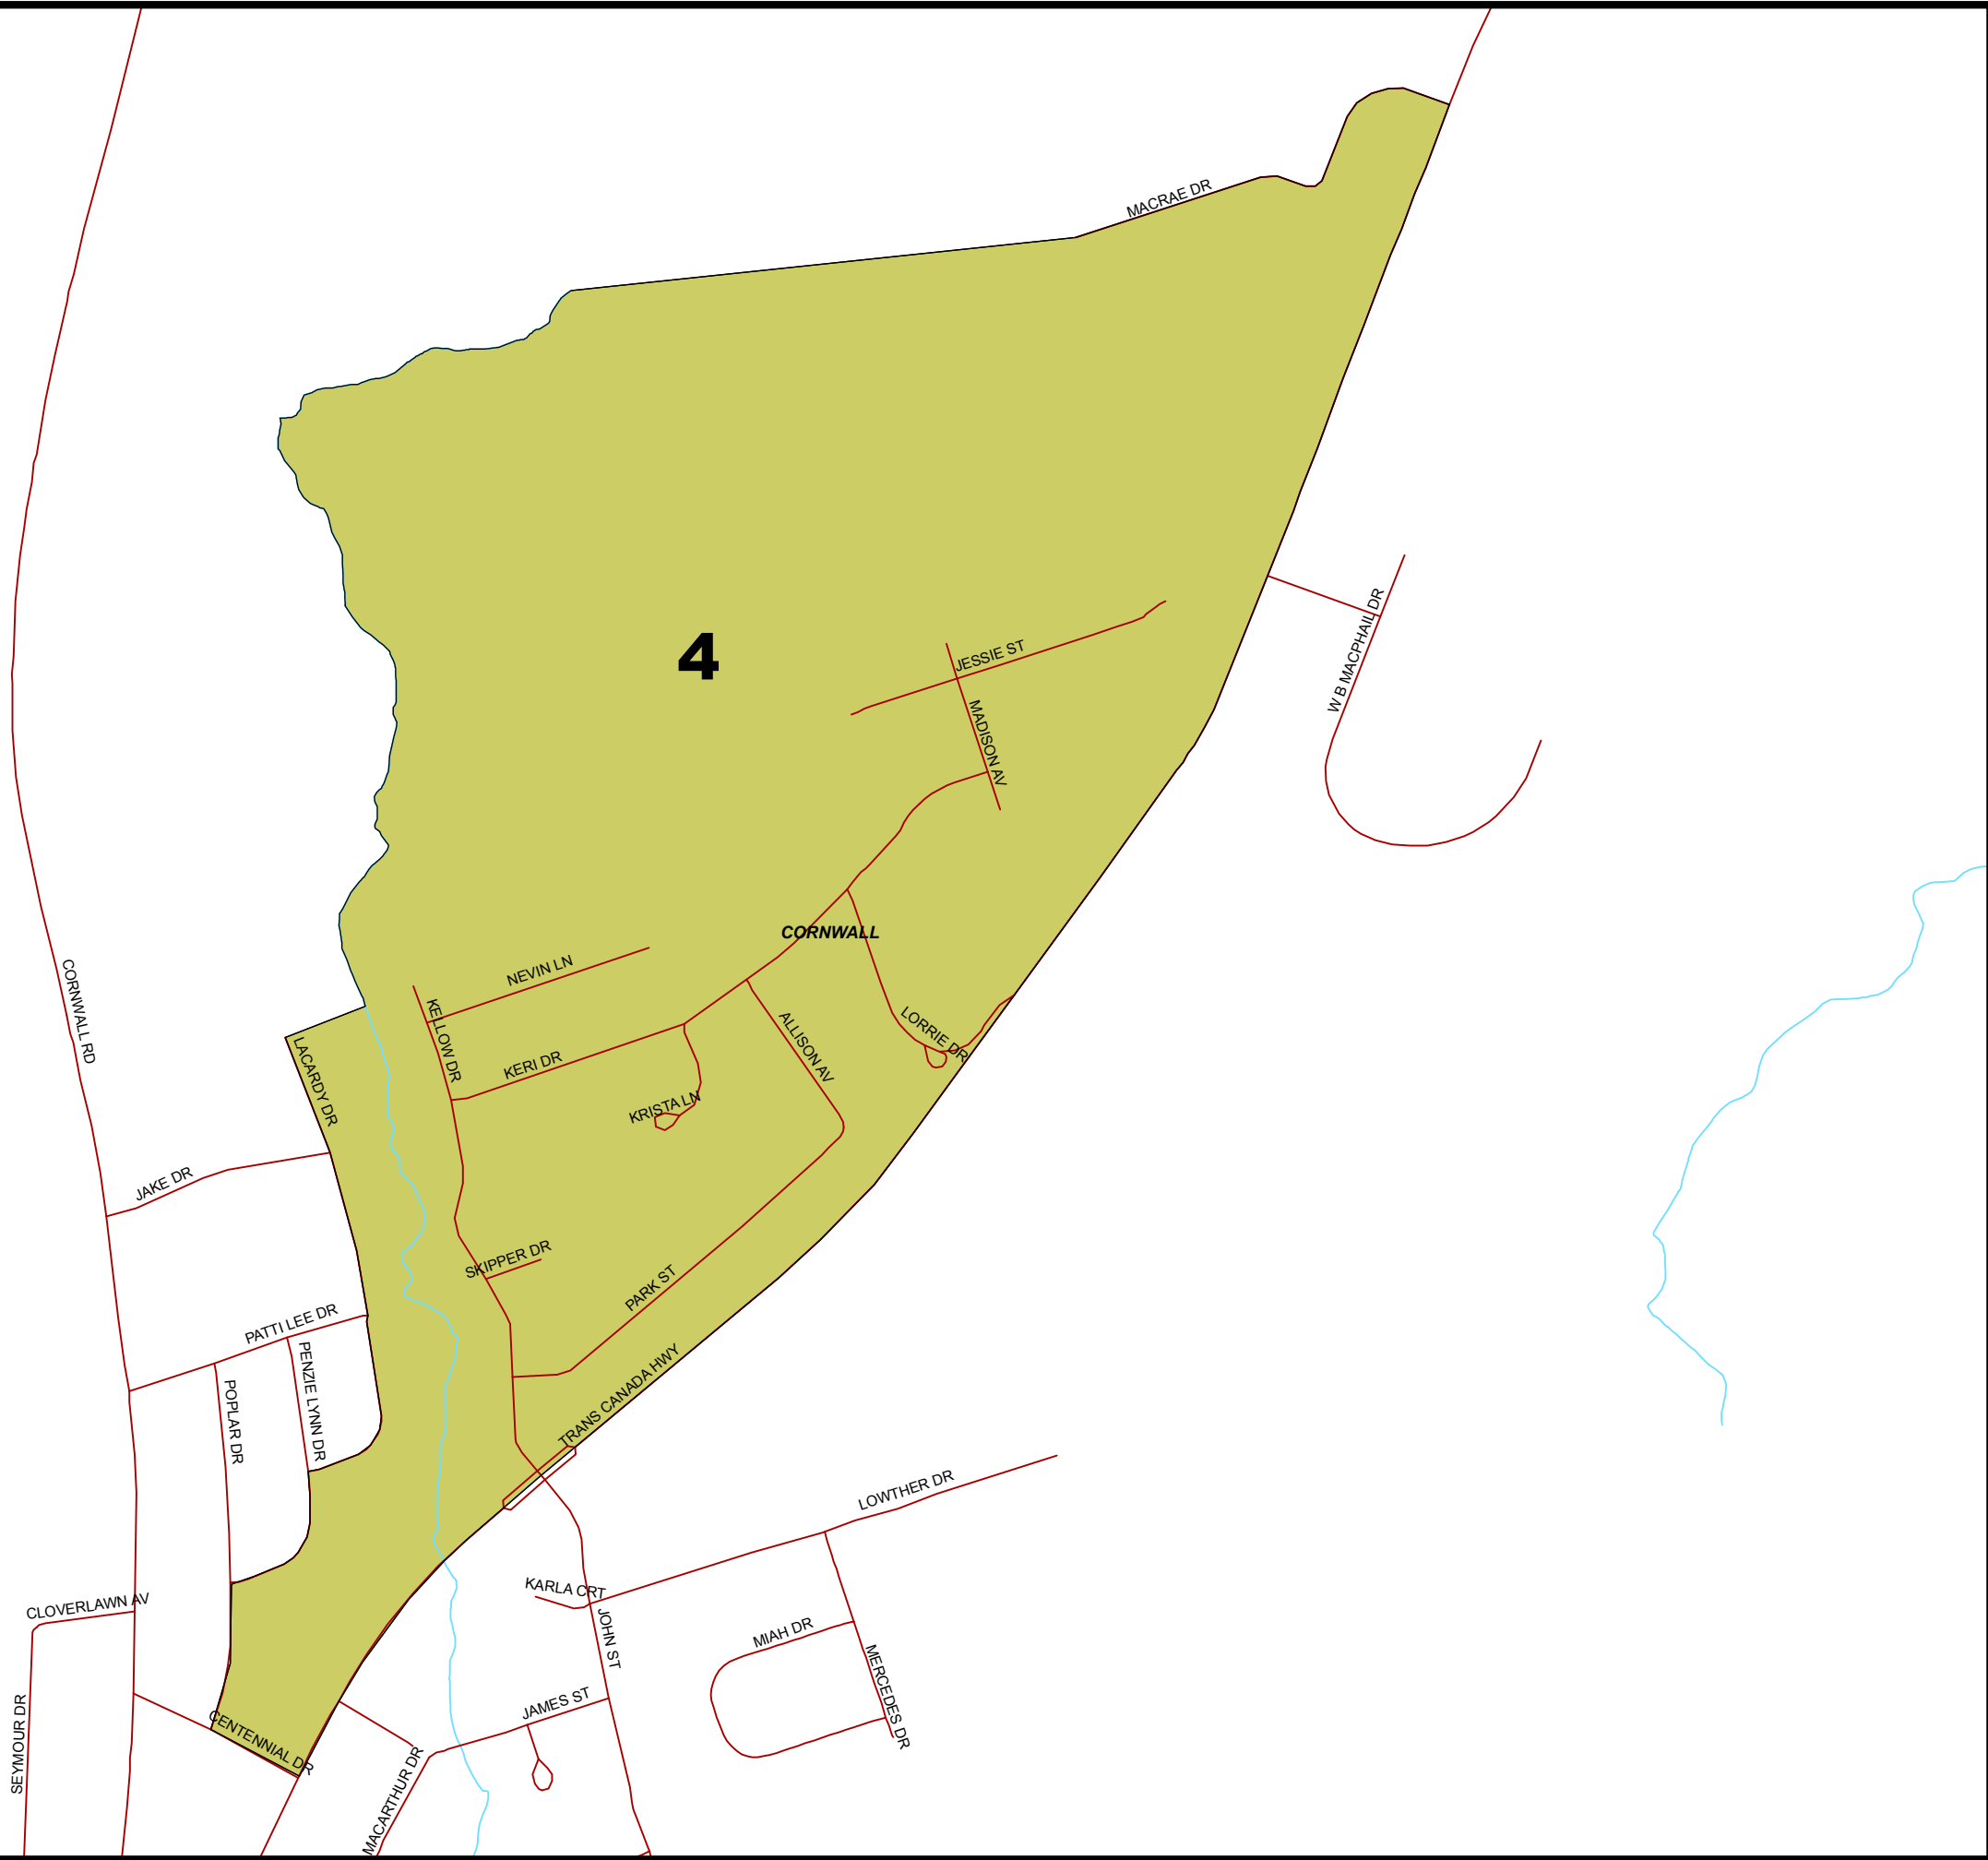

Provincial Electoral District

No. 16
Cornwall - Meadowbank

Polling Division

No. 4
PARK STREET

Legend

Polling Division

Note:
The maps are designed as a general index of the electoral district divisions and are not intended to be used for measurements or for legal purposes.

176 Great George Street, Suite 160
Charlottetown, PE C1A 4K9
1-888-234-8683
www.electionspei.ca