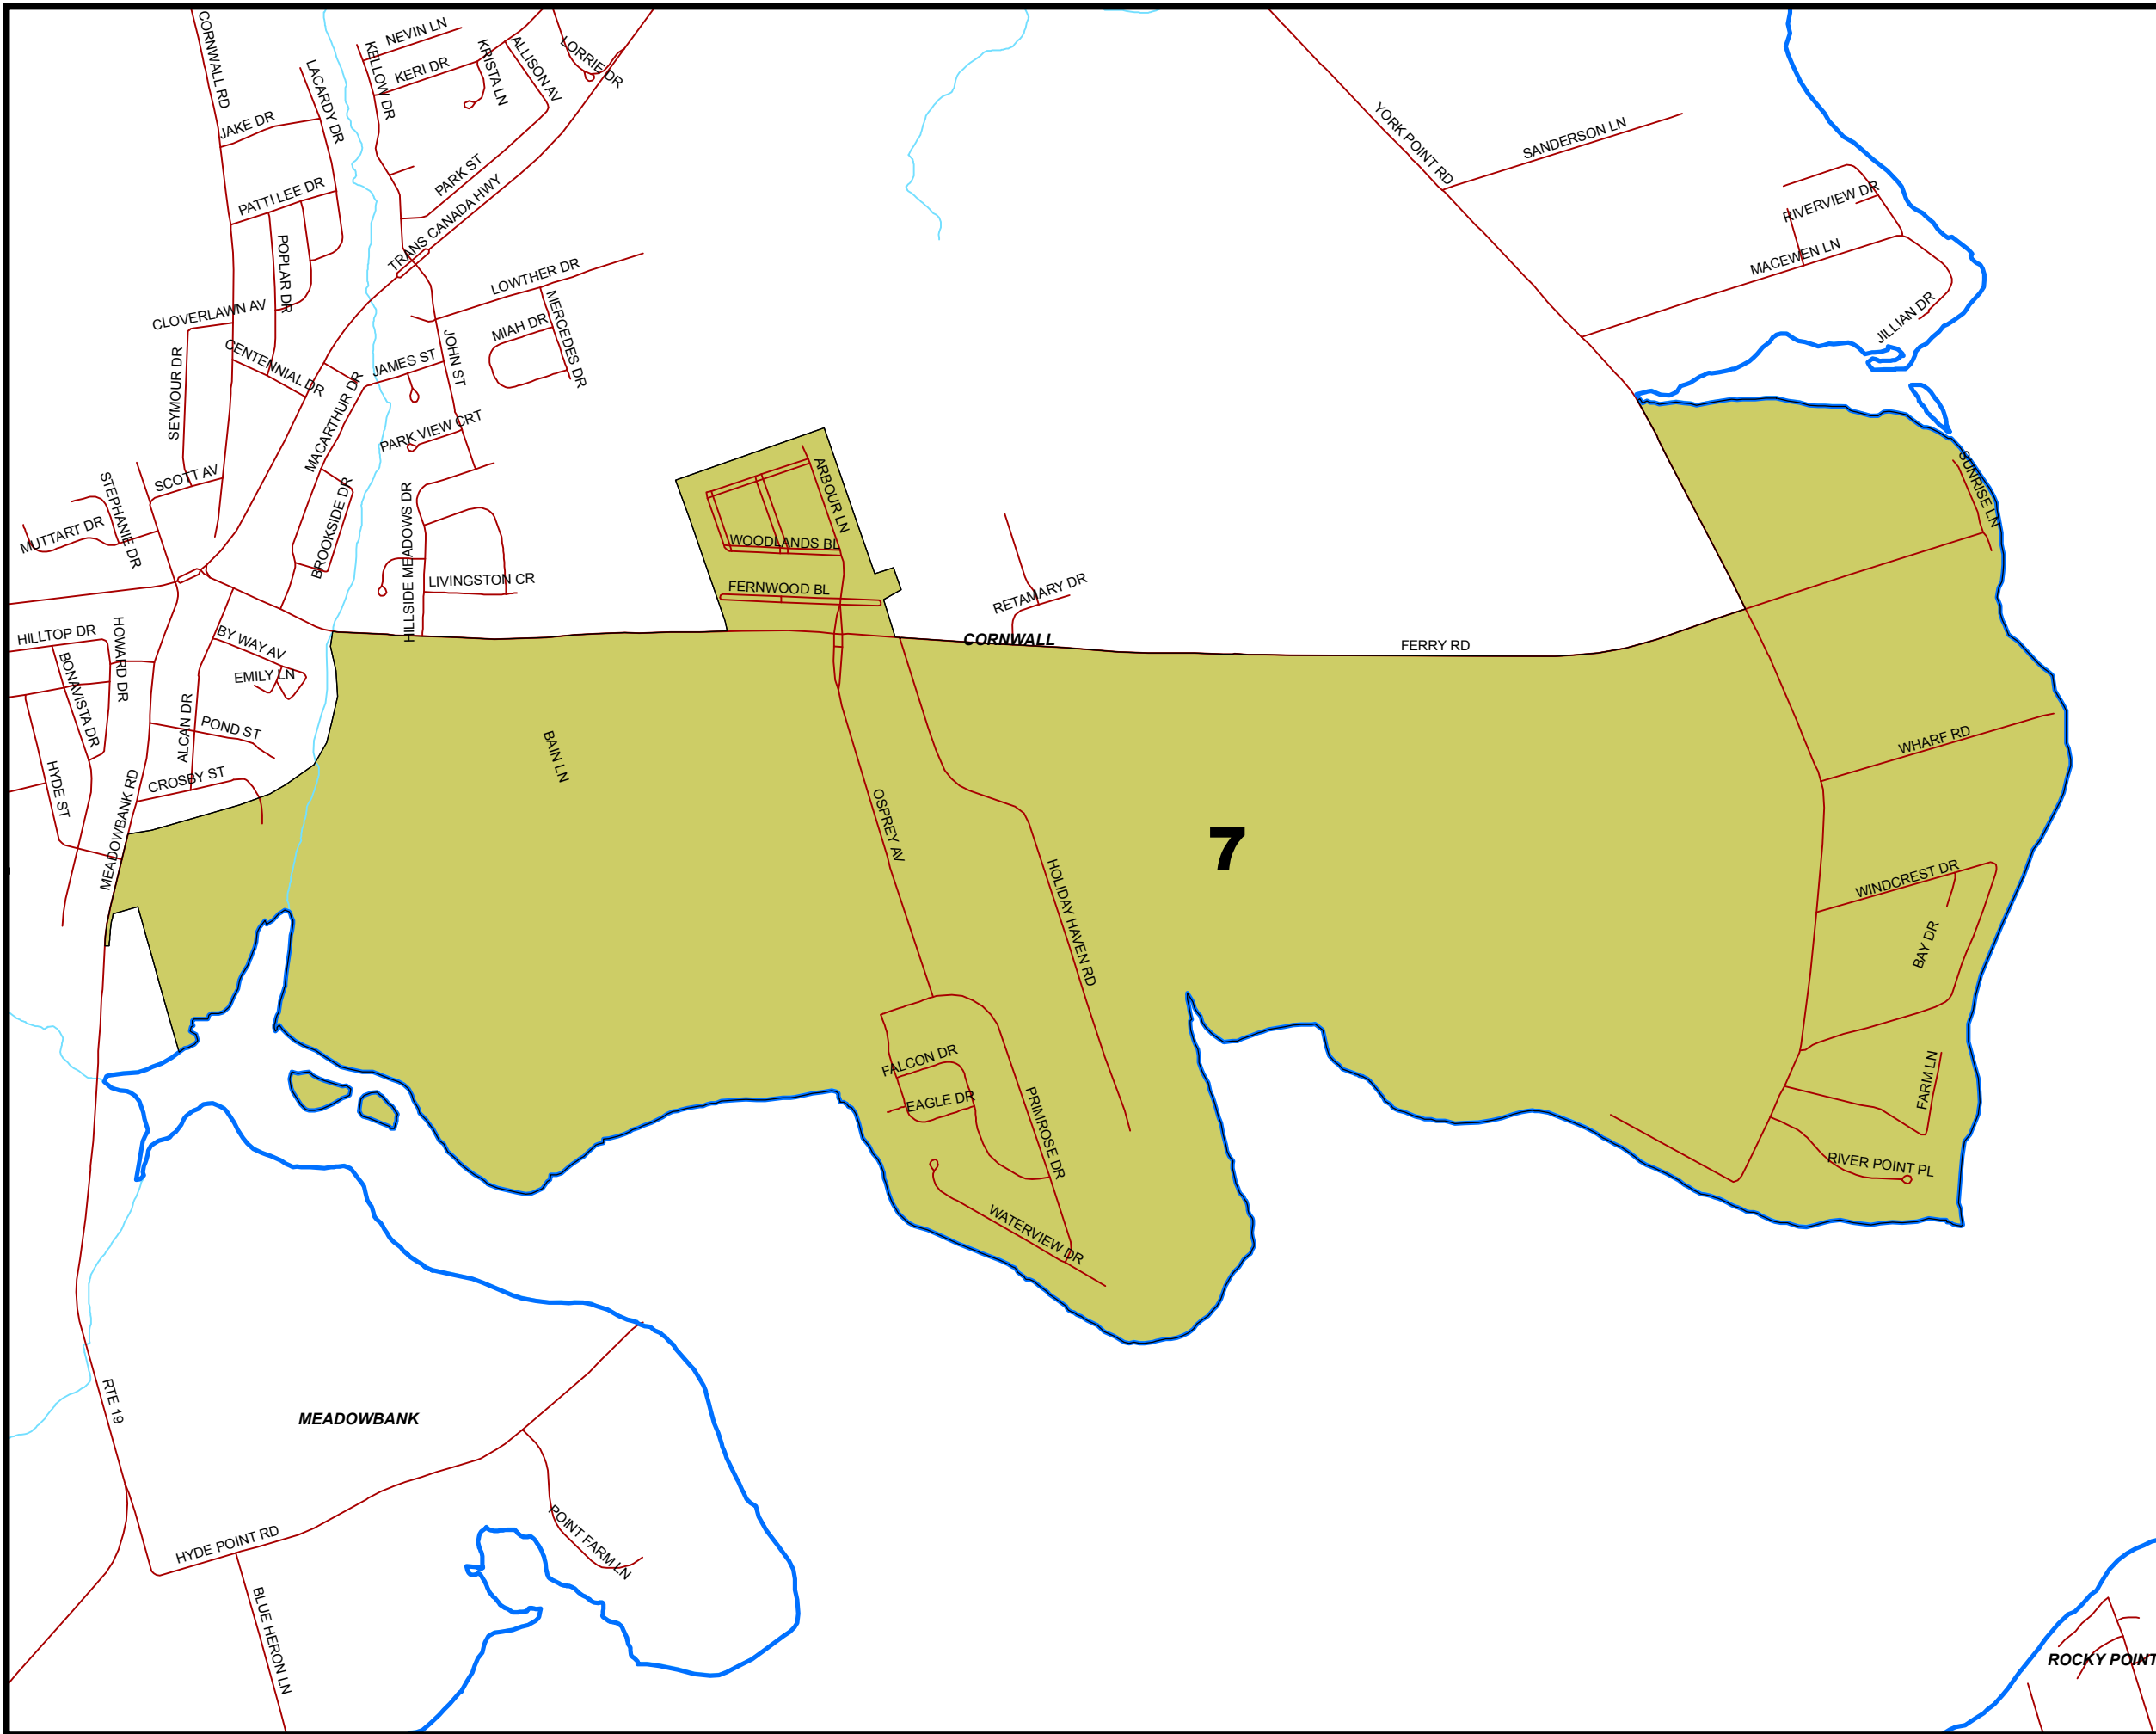

Provincial Electoral District

No. 16
Cornwall - Meadowbank

Polling Division

No. 7
PRIMROSE POINT

Legend

 Polling Division

Note:
The maps are designed as a general index of the electoral district divisions and are not intended to be used for measurements or for legal purposes.