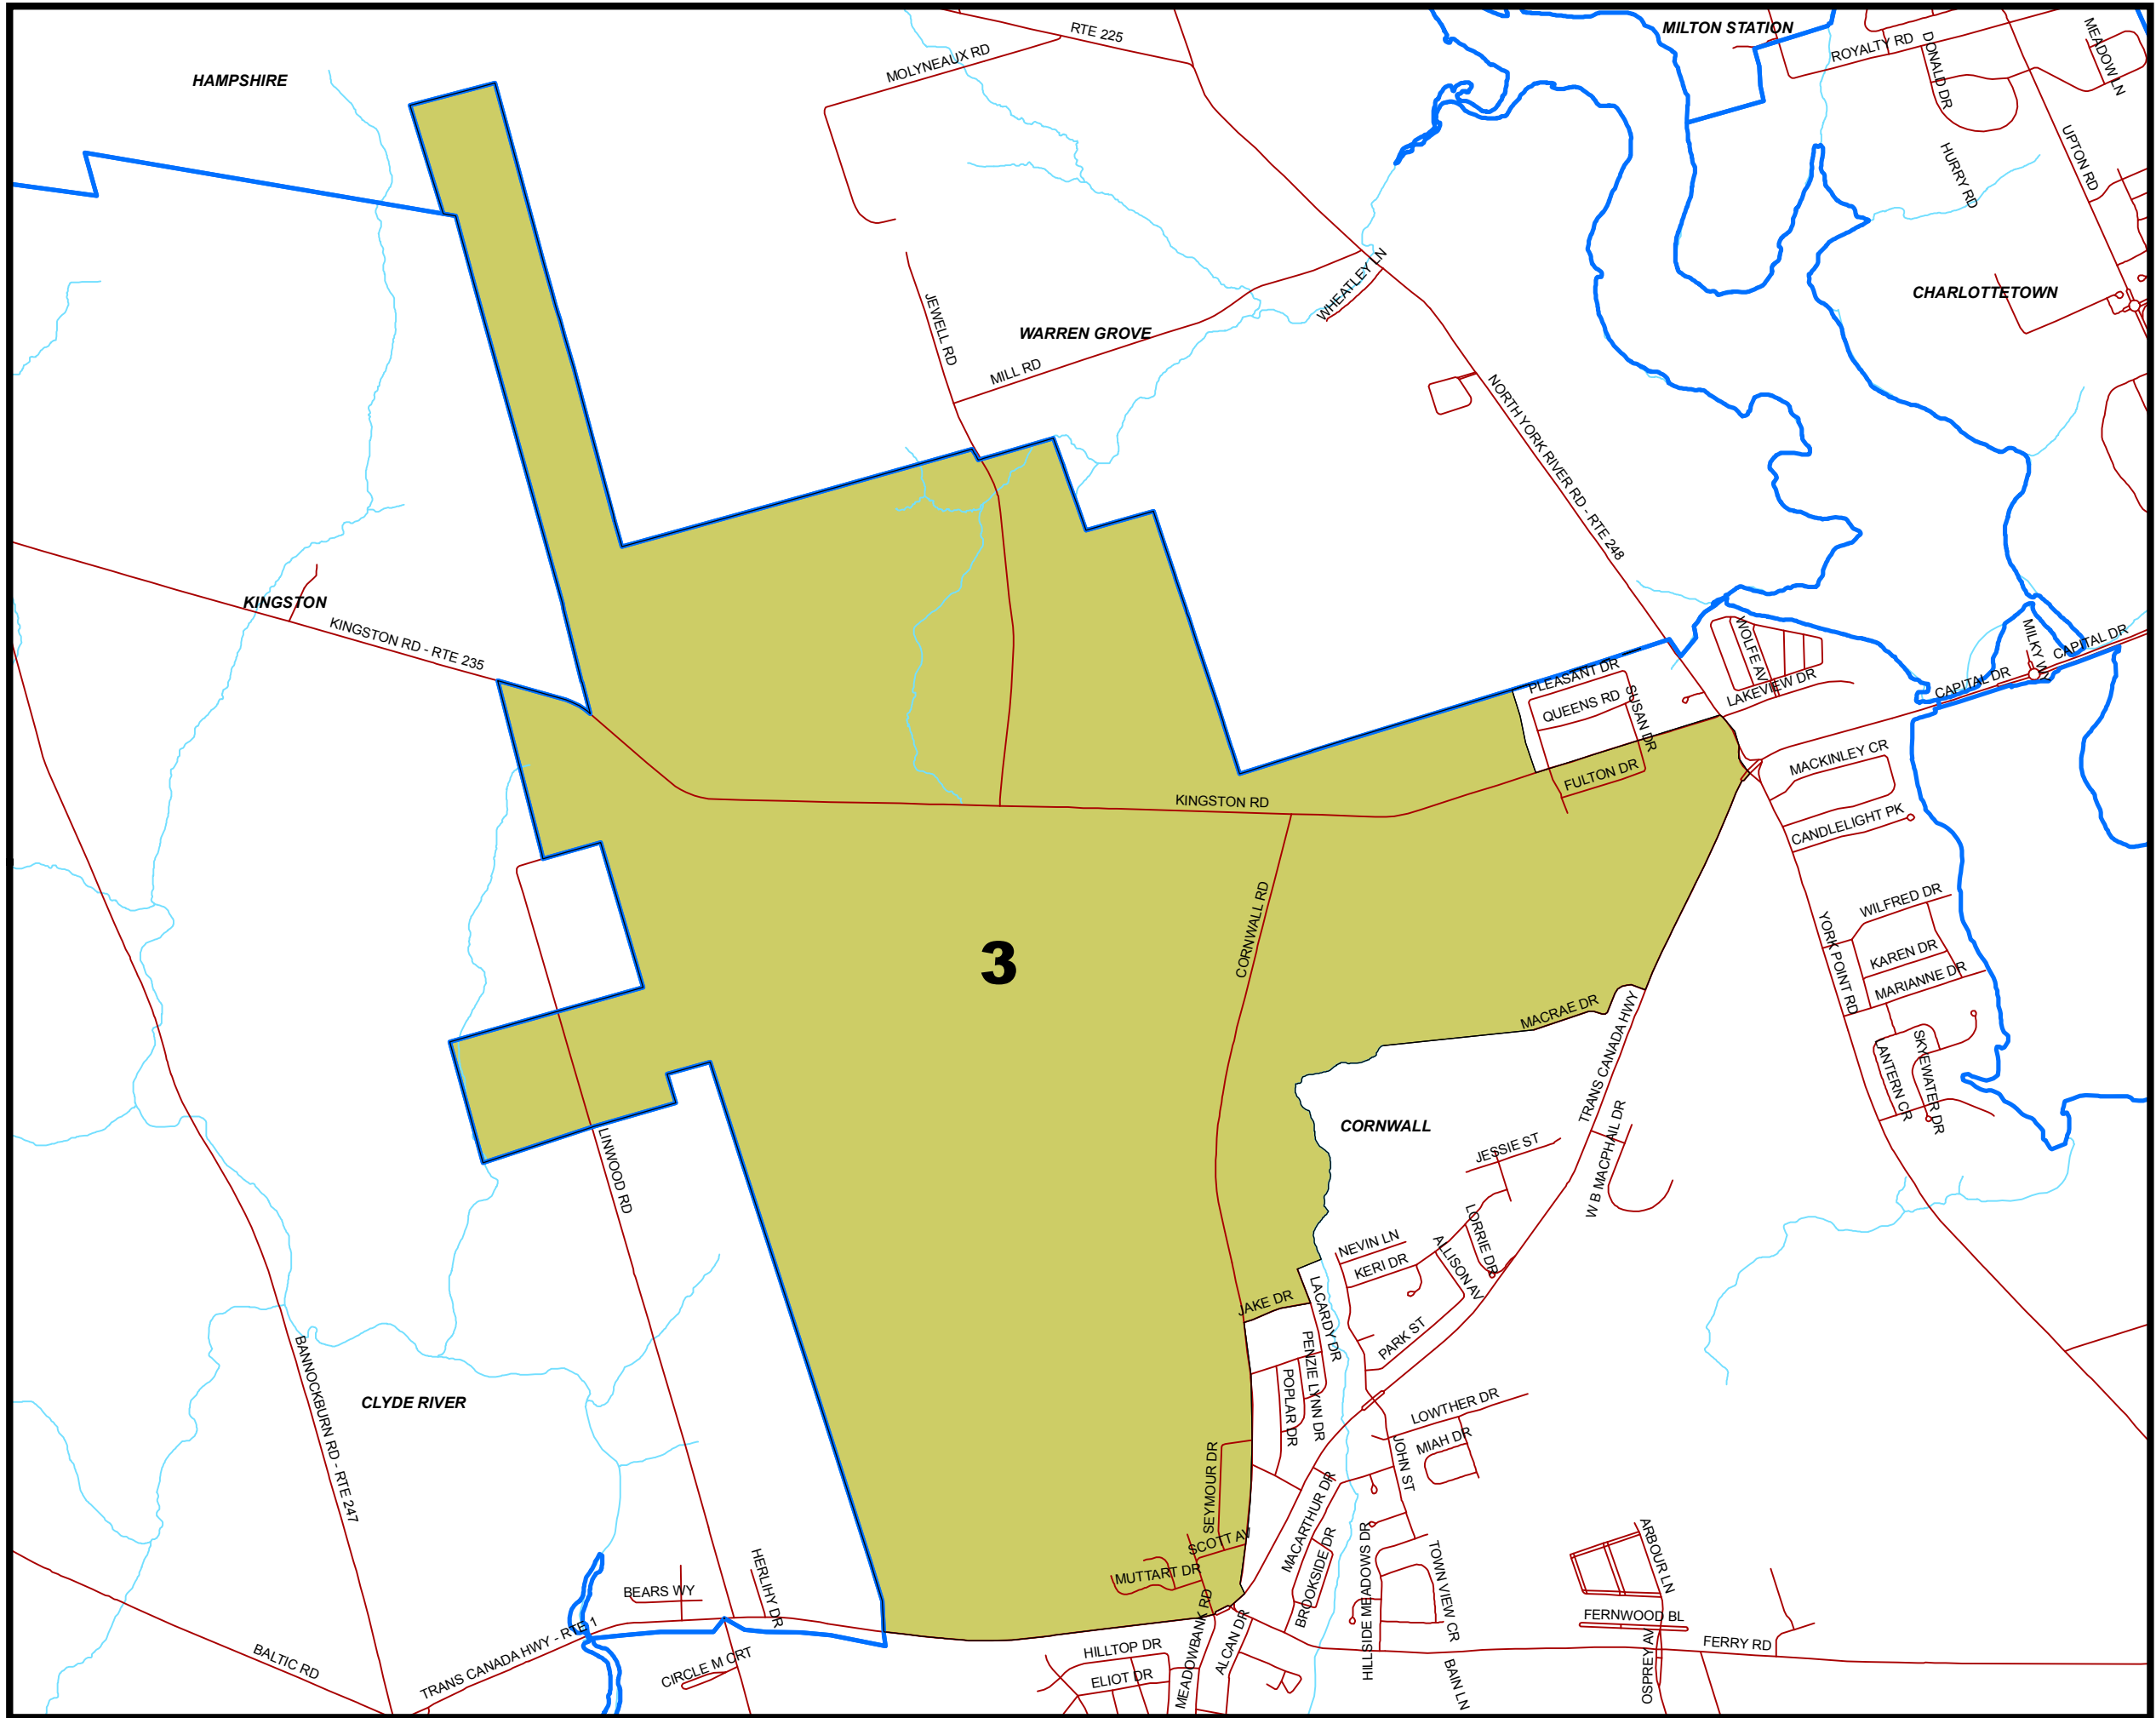

Provincial Electoral District

No. 16
Cornwall - Meadowbank

Polling Division

No. 3
EAST WILTSHIRE

Legend

Polling Division

Note:
The maps are designed as a general index of the electoral district divisions and are not intended to be used for measurements or for legal purposes.

176 Great George Street, Suite 160
Charlottetown, PE C1A 4K9
1-888-234-8683
www.electionspei.ca