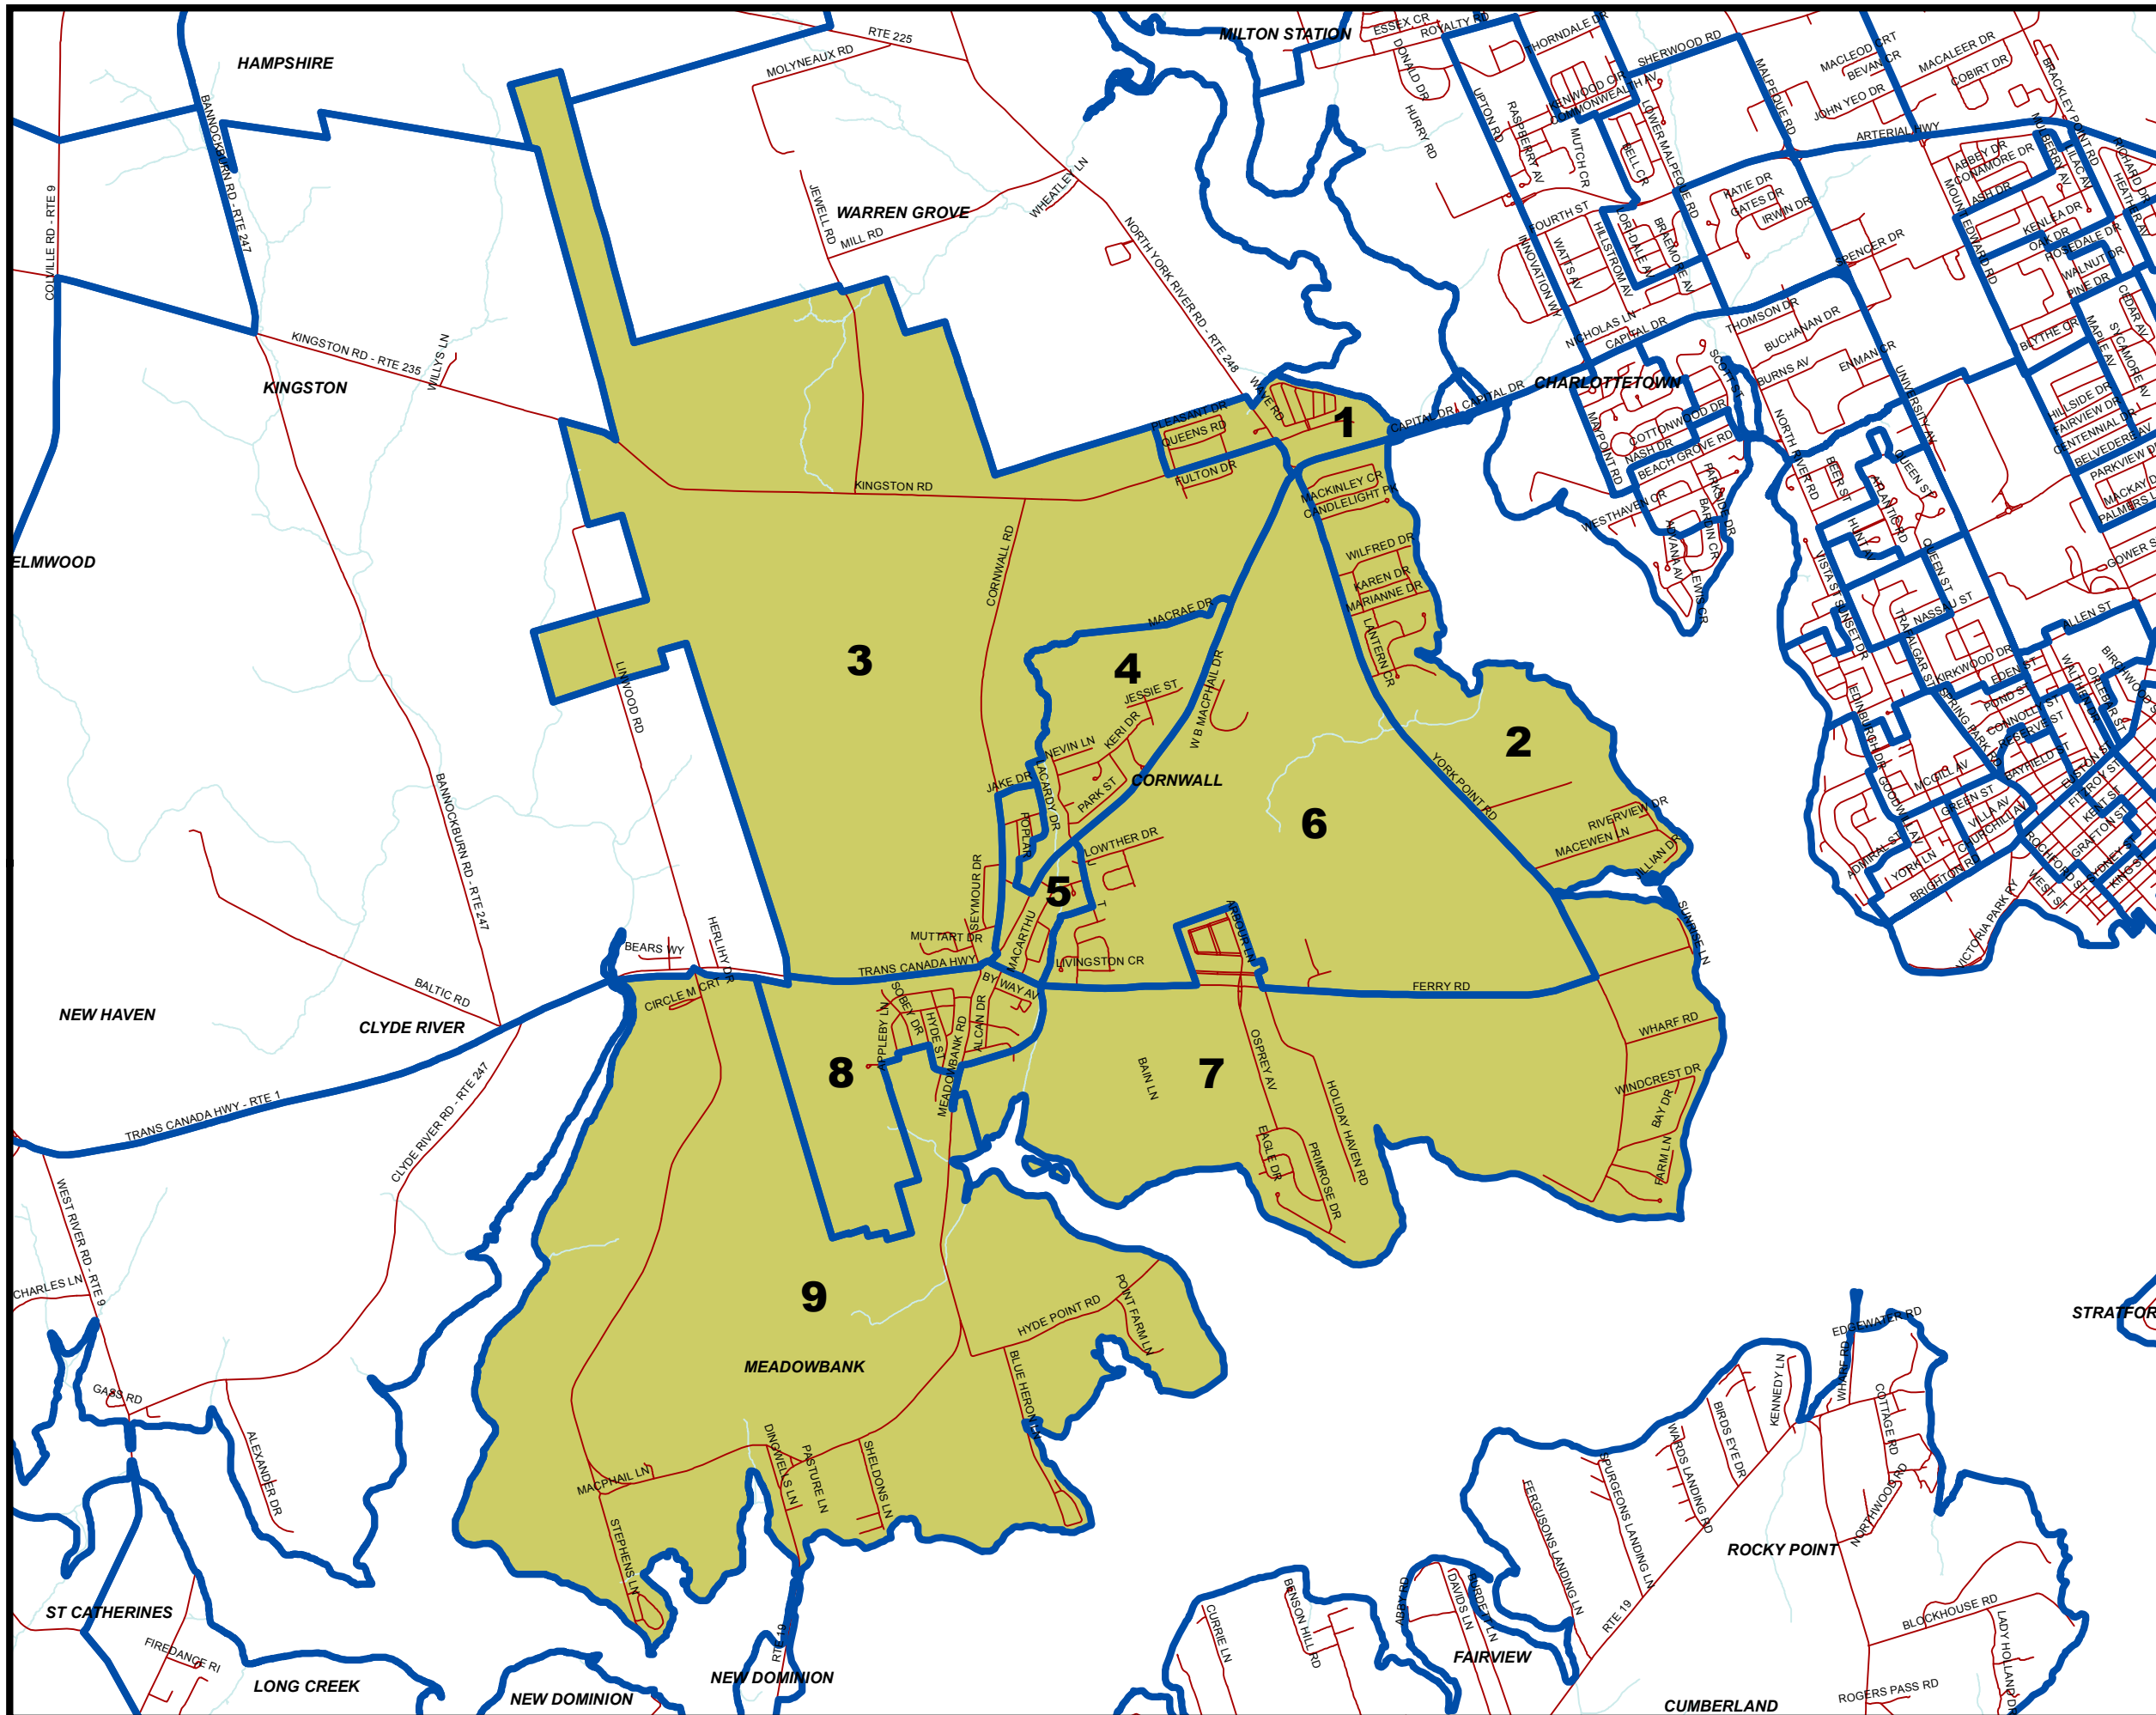

Legend

 Polling Divisions

An elector's polling division is determined by the location of the elector's civic address rather than in accordance with the physical location of the elector's residence.

Where a street or road is used as a boundary, electors living on opposite sides of that street or road will vote in different polling divisions

Provincial Electoral District

No. 16
Cornwall - Meadowbank

Polling Division

No. 1
CHATEAU ESTATES

Legend

 Polling Division

Note:
The maps are designed as a general index of the electoral district divisions and are not intended to be used for measurements or for legal purposes.