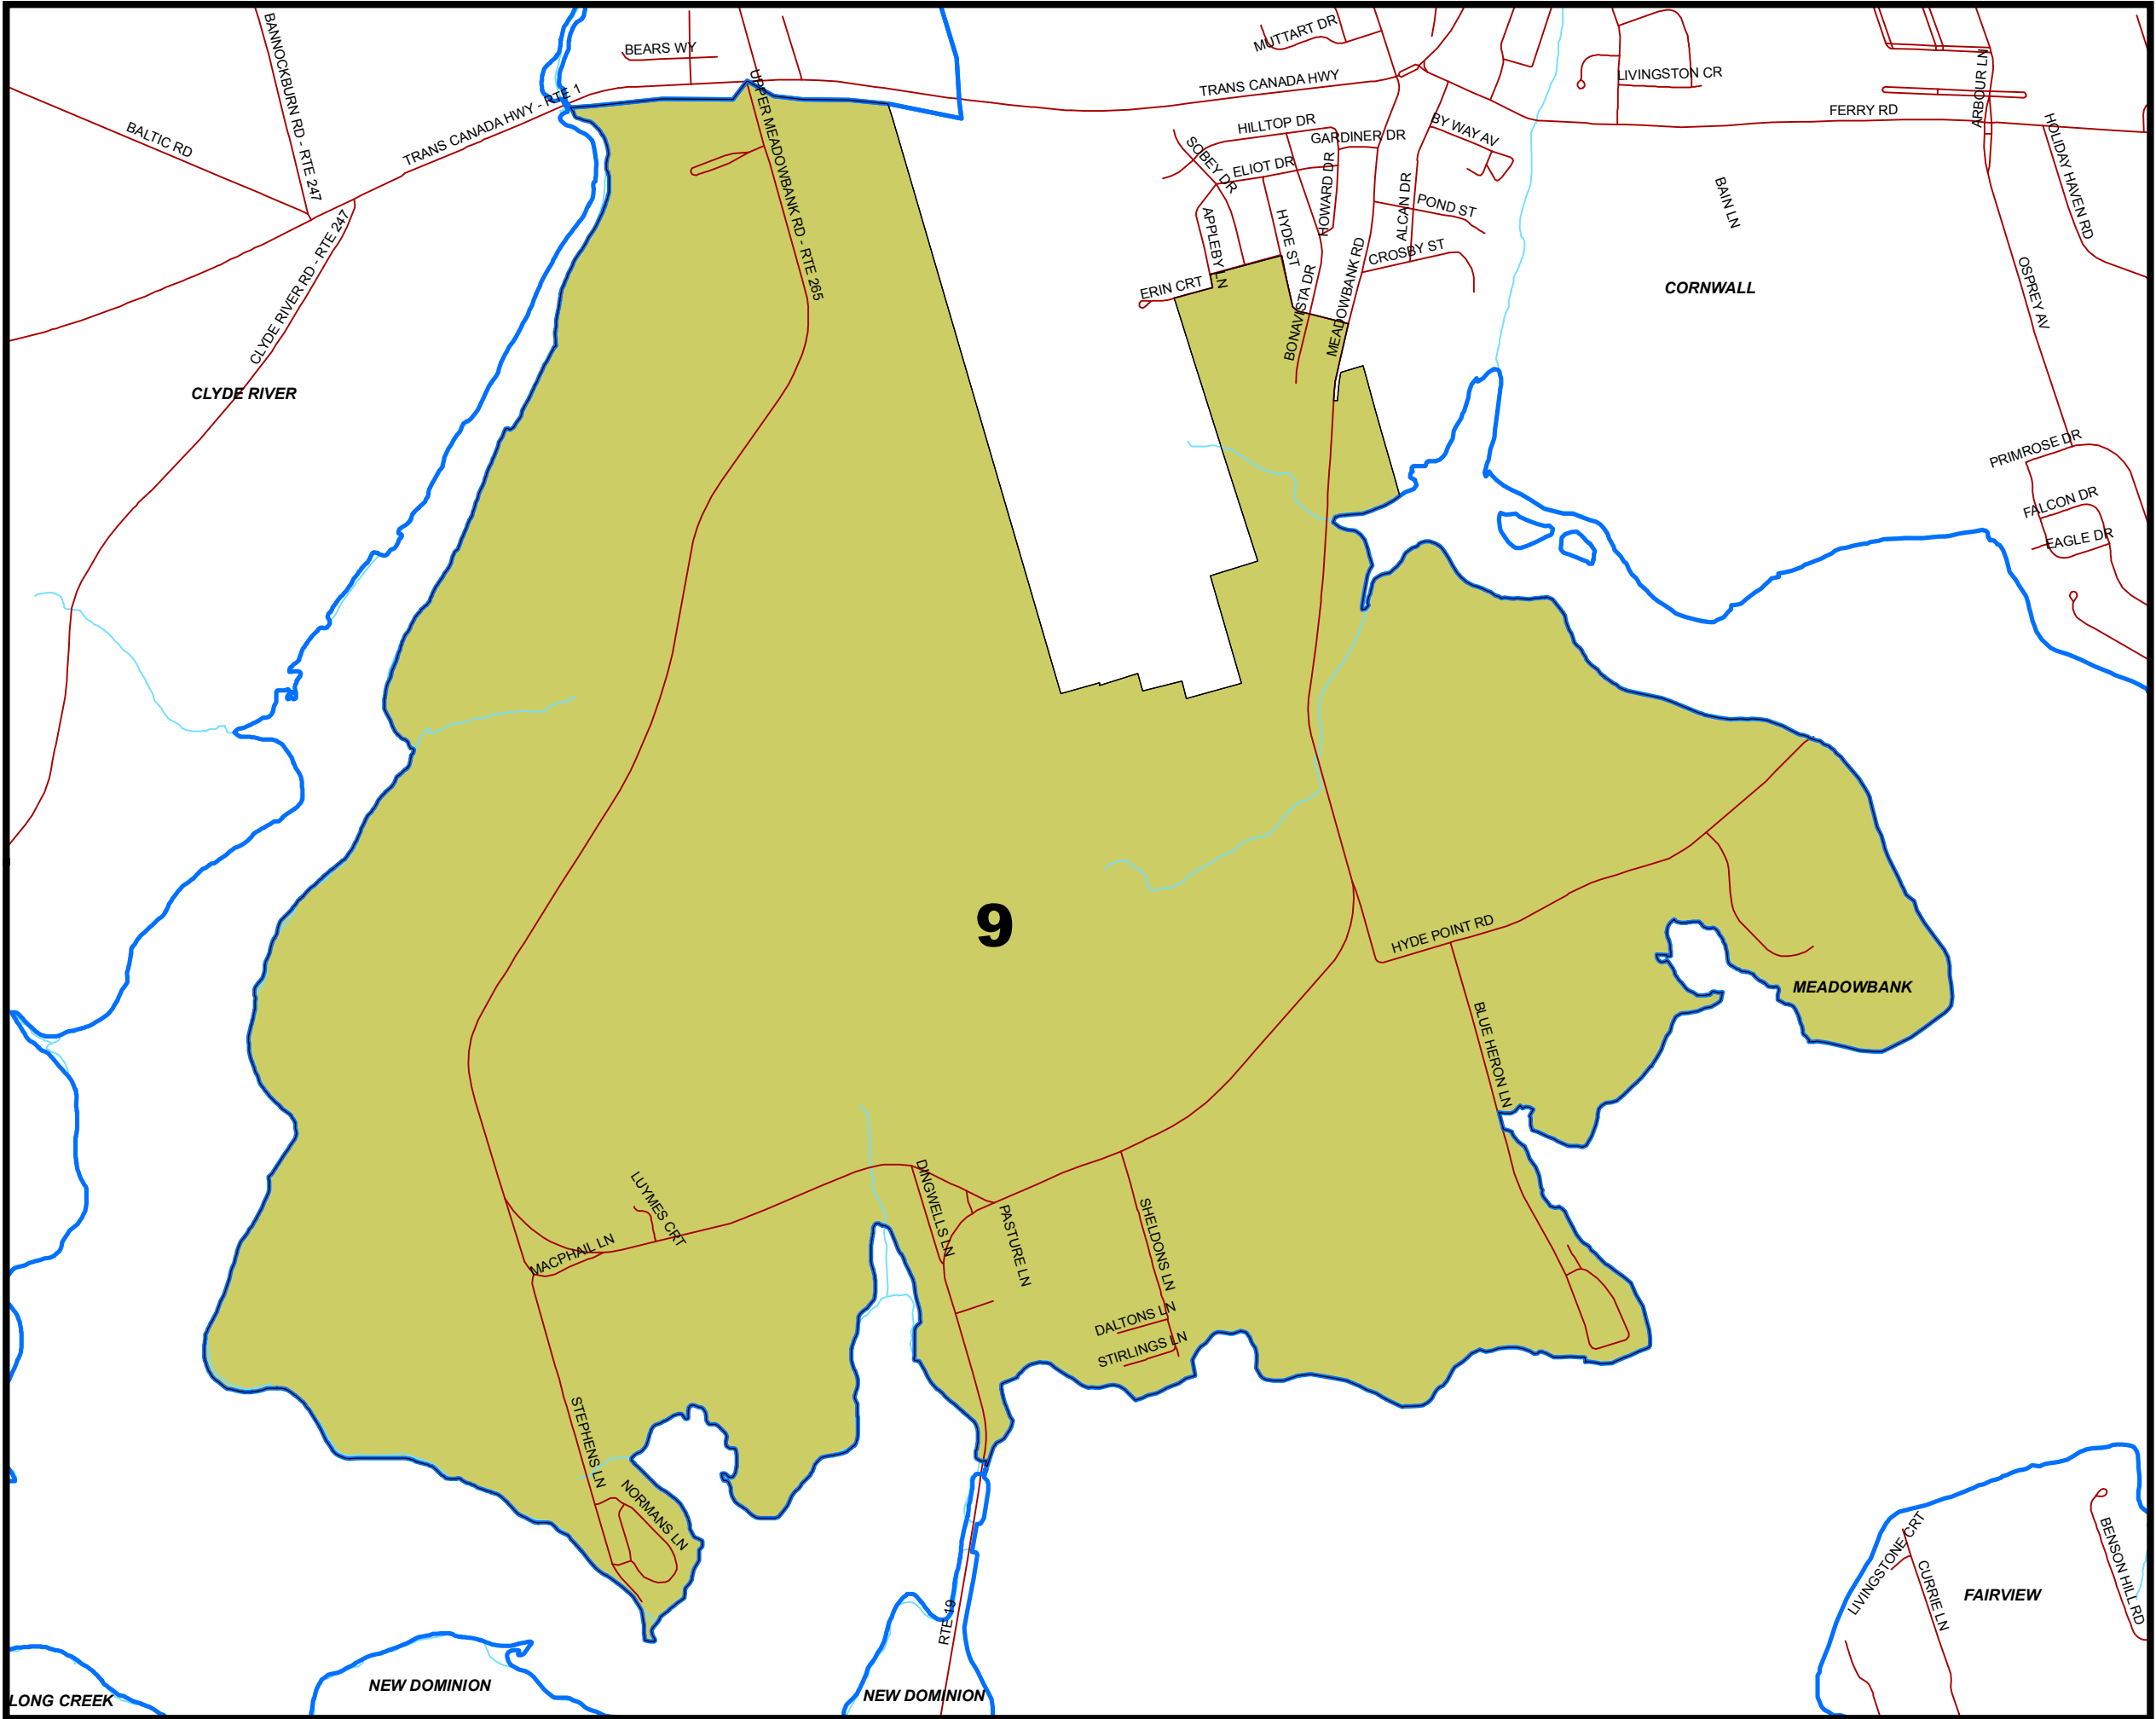

Provincial Electoral District

No. 16
Cornwall - Meadowbank

Polling Division

No. 9
MEADOWBANK

Legend

Polling Division

Note:
The maps are designed as a general index of the electoral district divisions and are not intended to be used for measurements or for legal purposes.

176 Great George Street, Suite 160
Charlottetown, PE C1A 4K9
1-888-234-8683
www.electionspei.ca