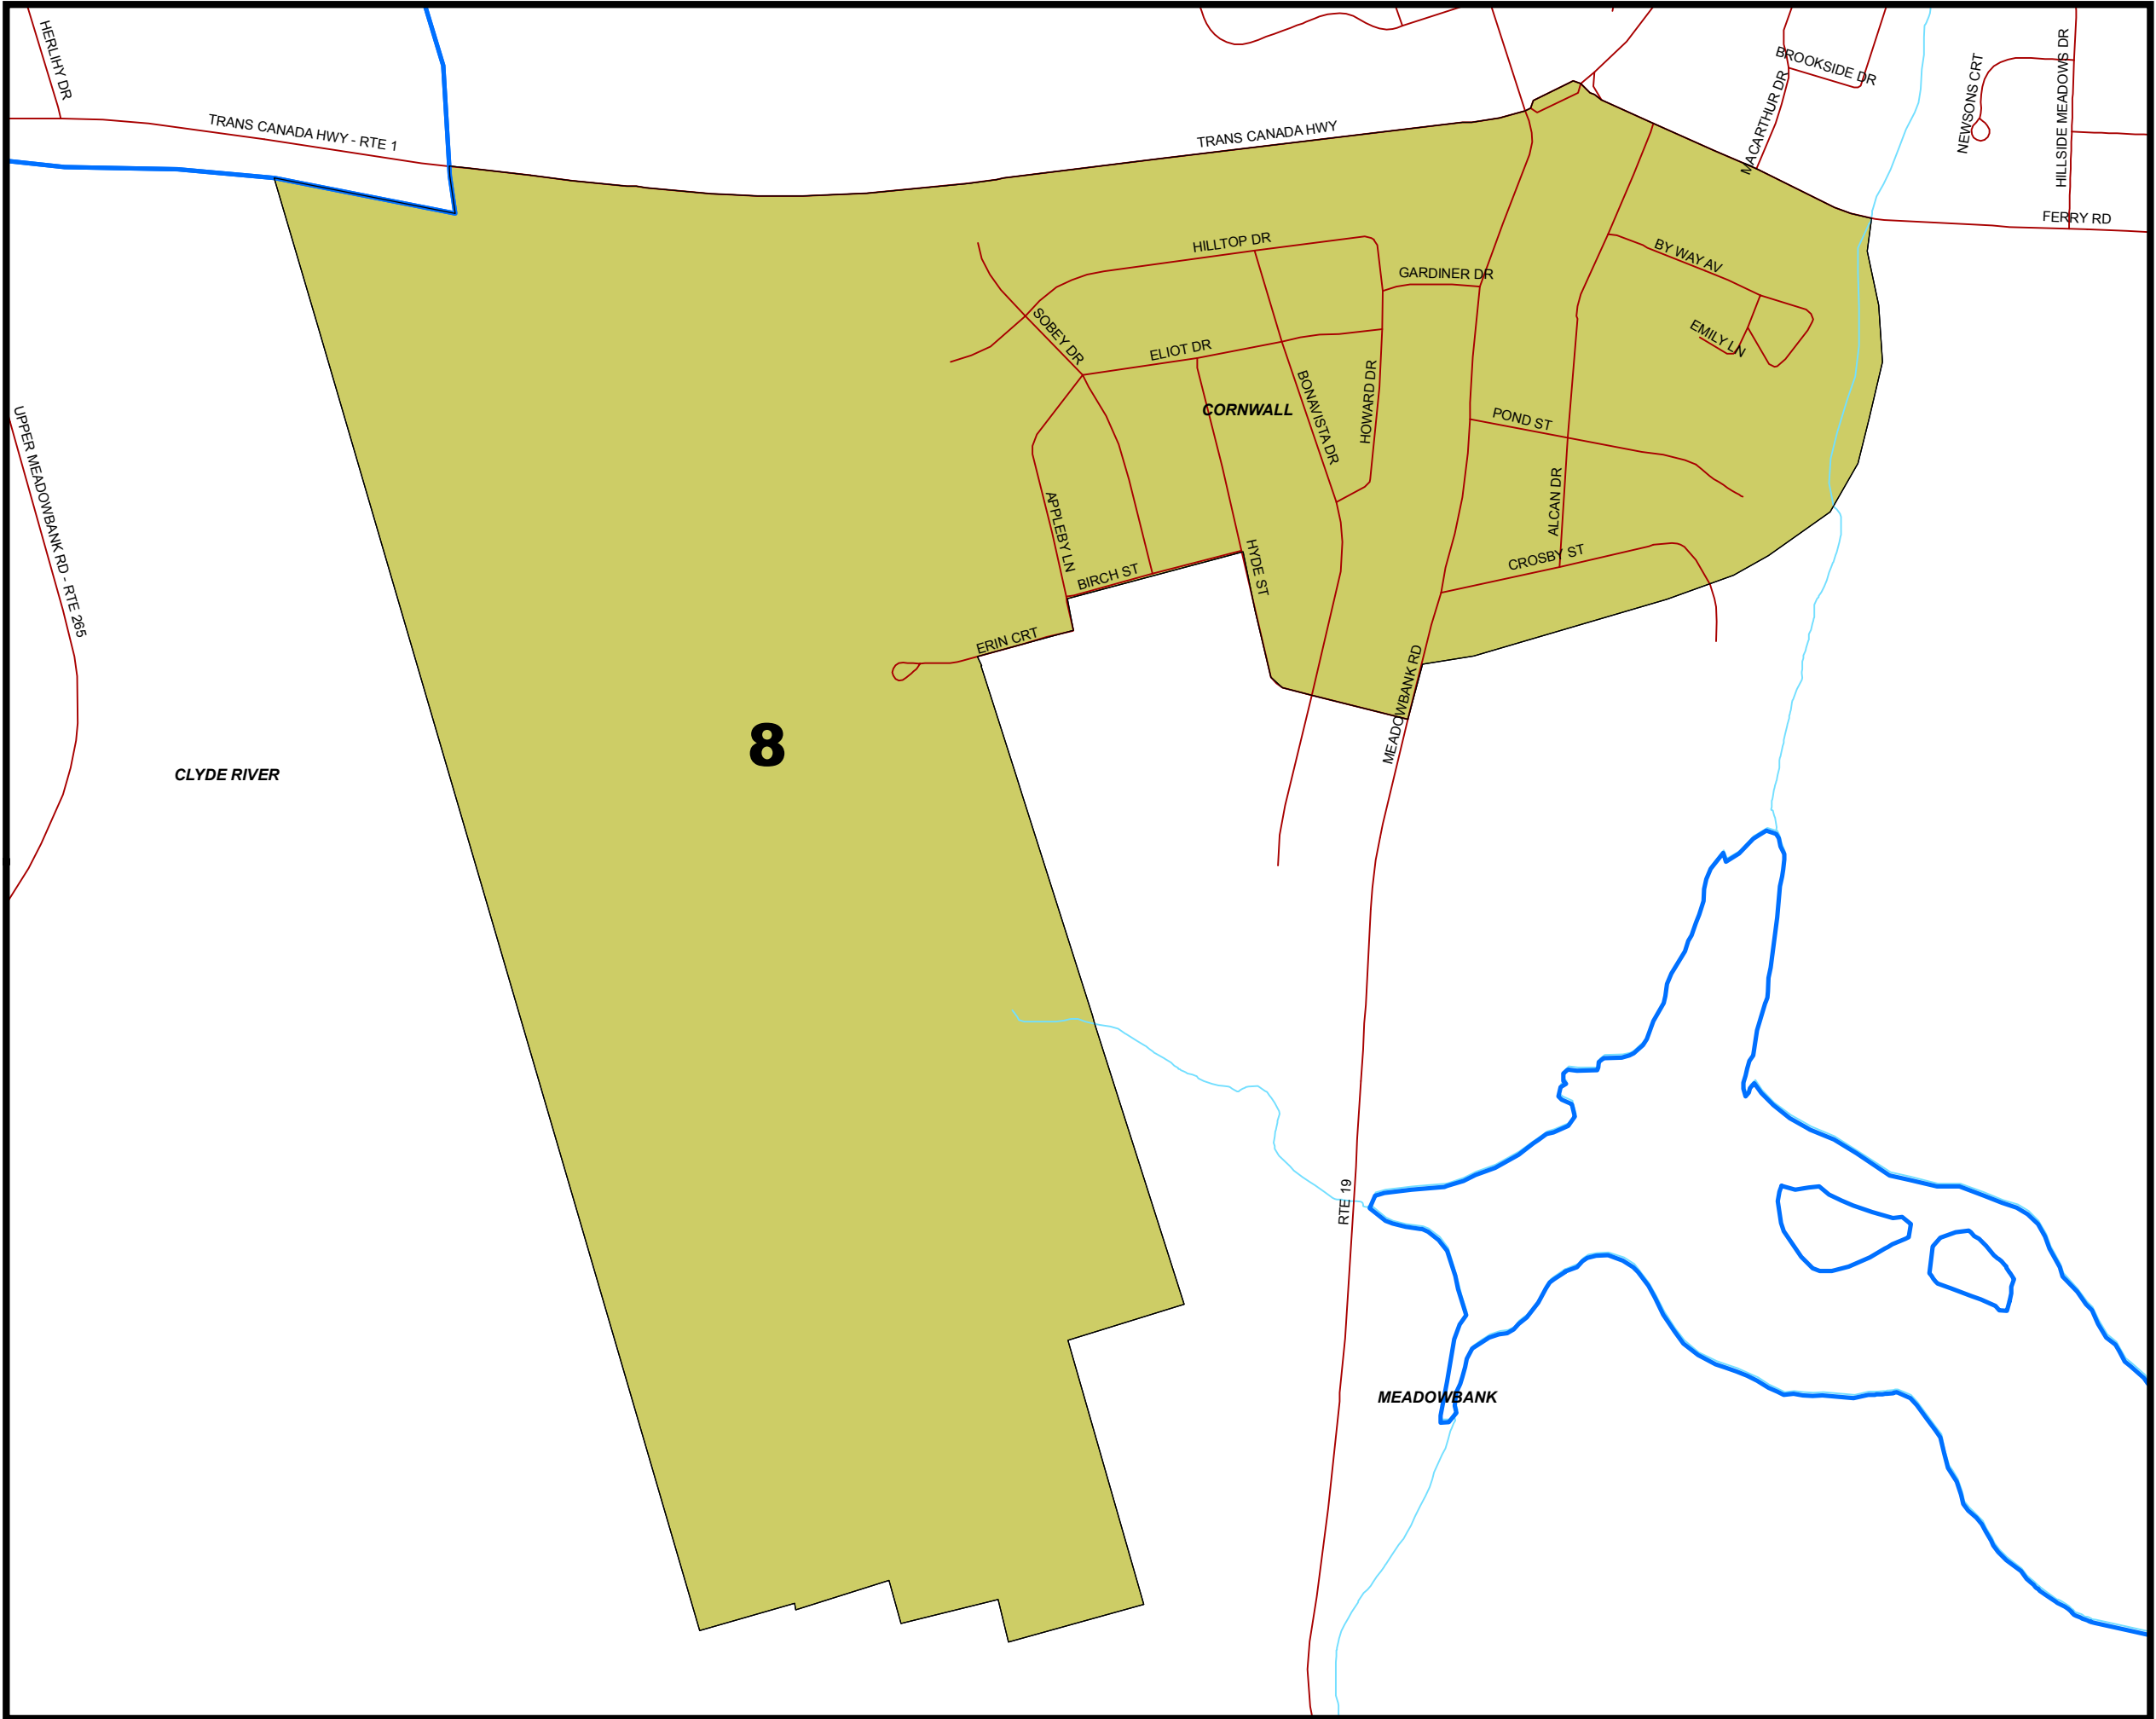

Provincial Electoral District

No. 16
Cornwall - Meadowbank

Polling Division

No. 8
BONAVISTA

Legend

Polling Division

Note:
The maps are designed as a general index of the electoral district divisions and are not intended to be used for measurements or for legal purposes.

176 Great George Street, Suite 160
Charlottetown, PE C1A 4K9
1-888-234-8683
www.electionspei.ca