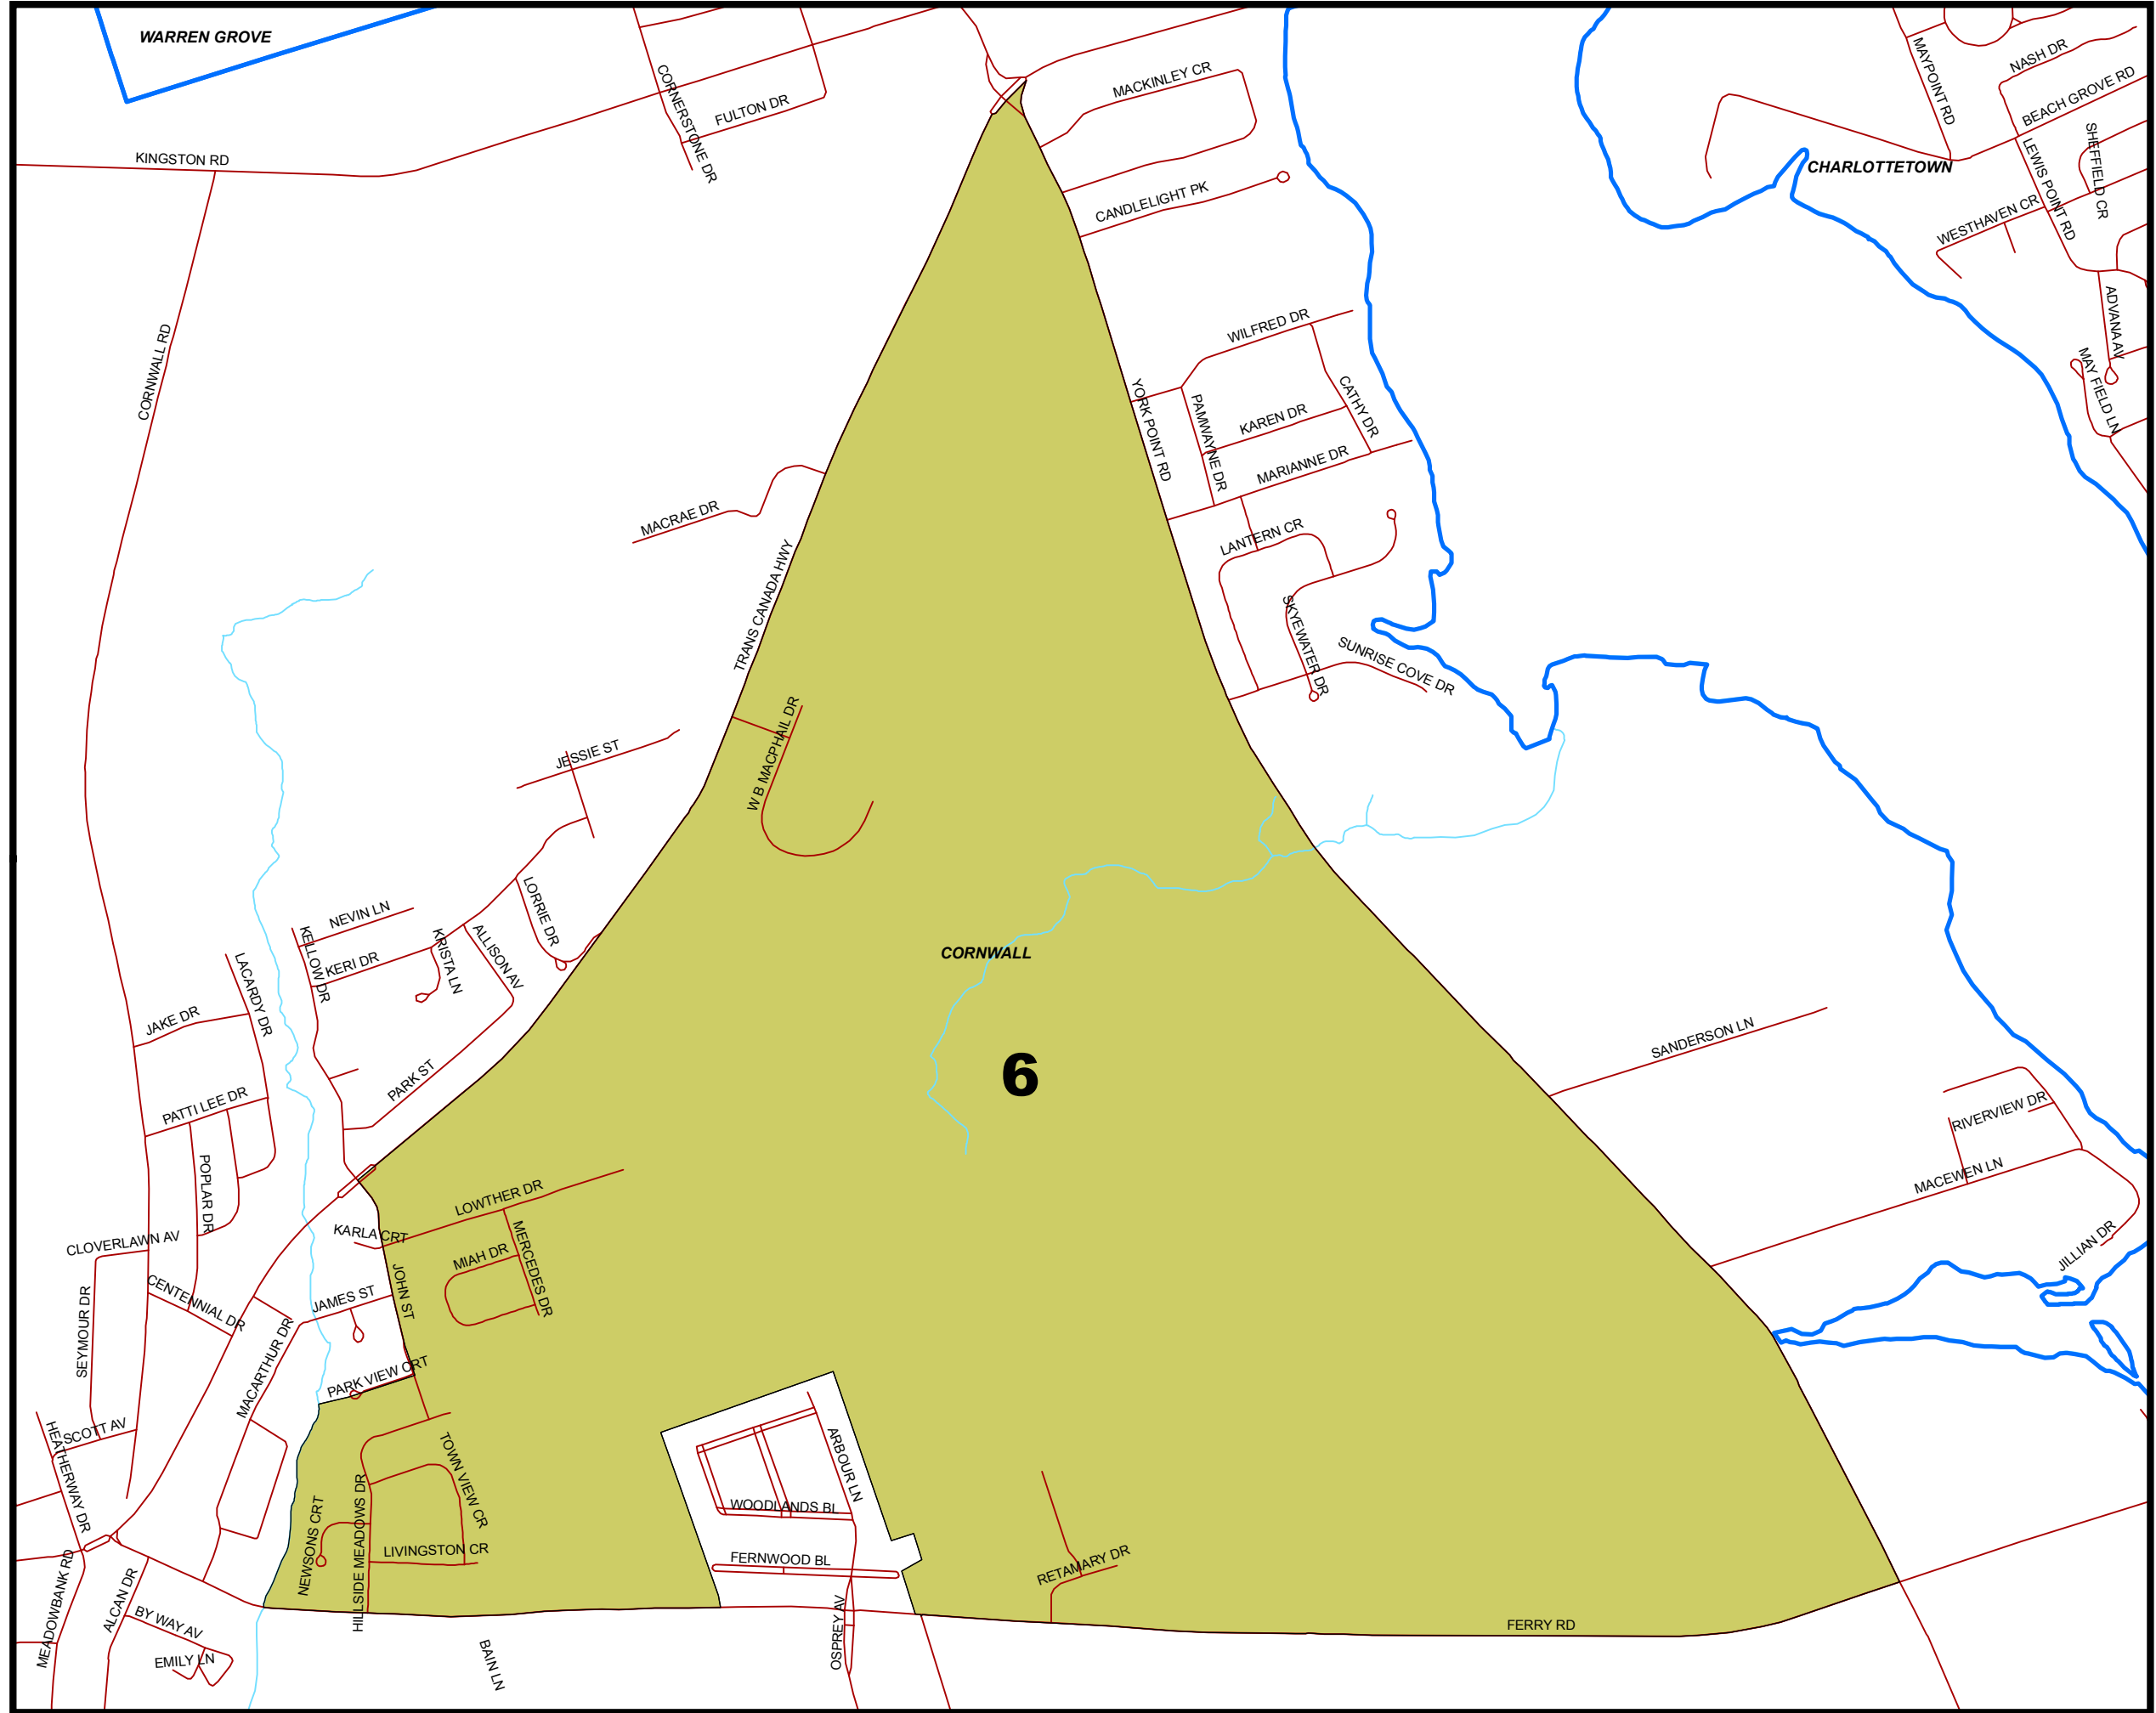

Provincial Electoral District

No. 16
Cornwall - Meadowbank

Polling Division

No. 6
LOWTHER

Legend

Polling Division

Note:
The maps are designed as a general index of the electoral district divisions and are not intended to be used for measurements or for legal purposes.

176 Great George Street, Suite 160
Charlottetown, PE C1A 4K9
1-888-234-8683
www.electionspei.ca