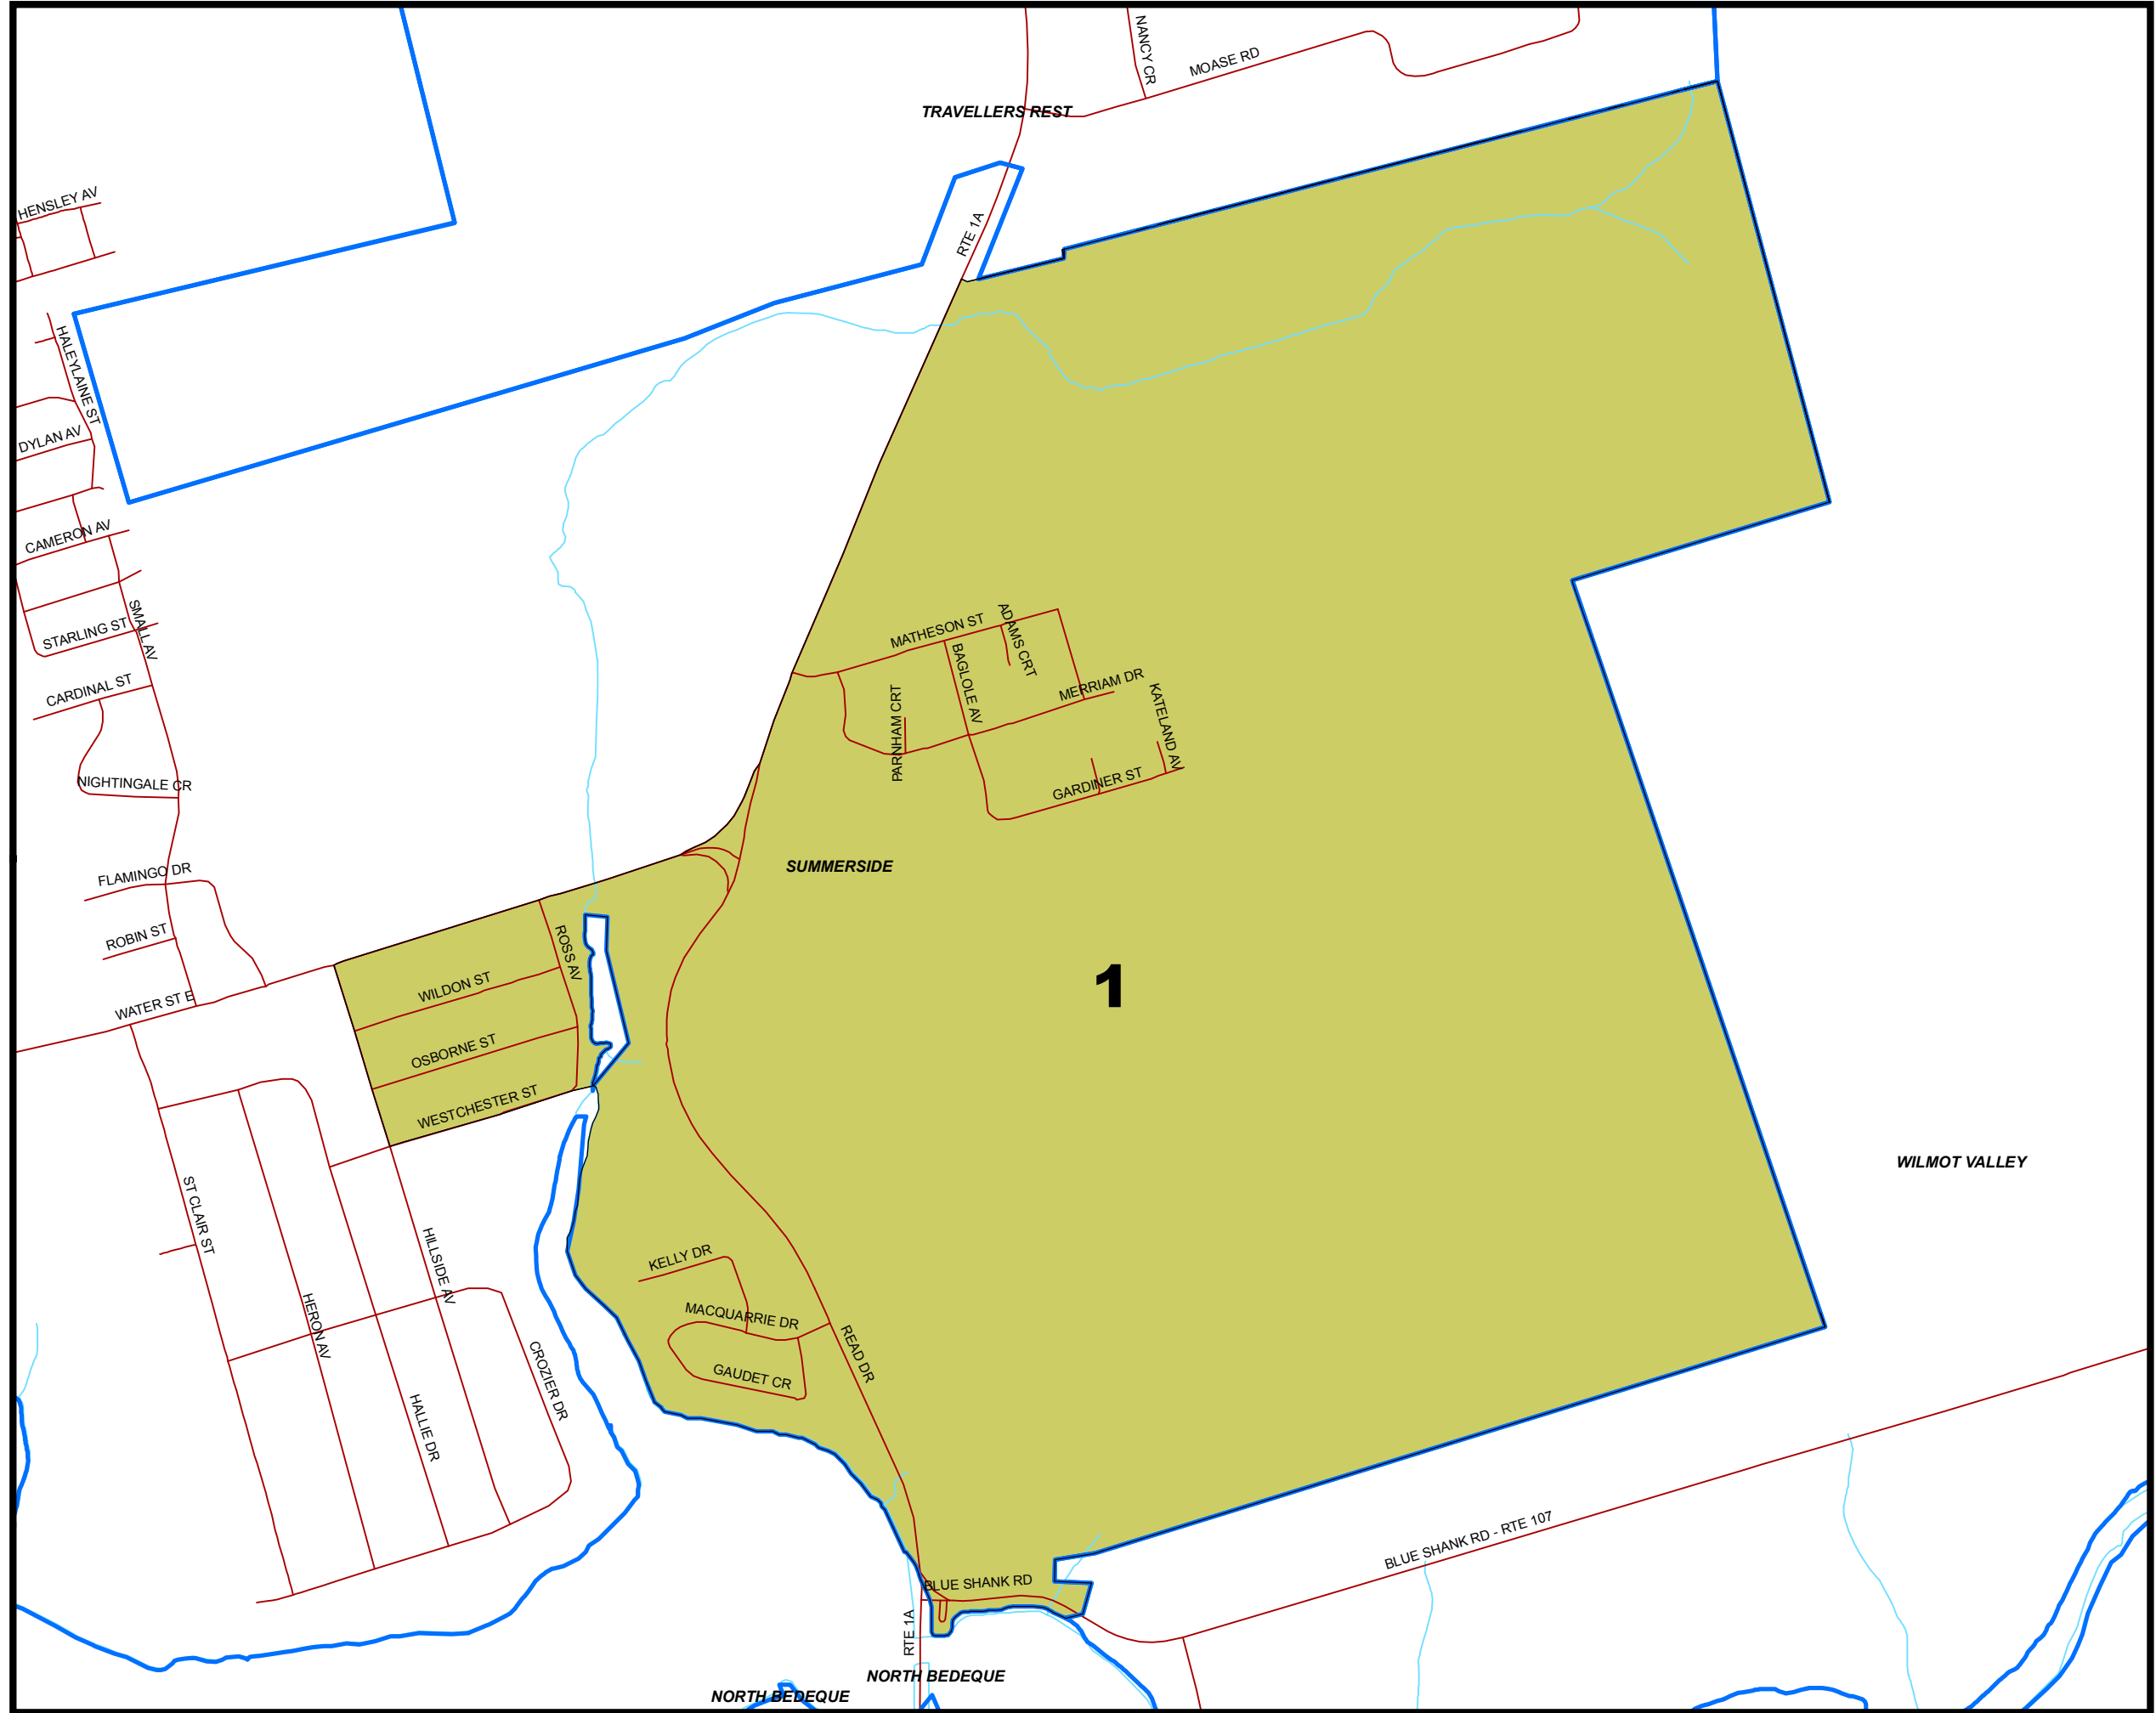

**Legend**

 Polling Divisions

An elector's polling division is determined by the location of the elector's civic address rather than in accordance with the physical location of the elector's residence.

Where a street or road is used as a boundary, electors living on opposite sides of that street or road will vote in different polling divisions

**Provincial Electoral District**

No. 21  
Summerside - Wilmot

**Polling Division**

No. 1  
READS CORNER

**Legend**

 Polling Division

Note:  
The maps are designed as a general index of the electoral district divisions and are not intended to be used for measurements or for legal purposes.