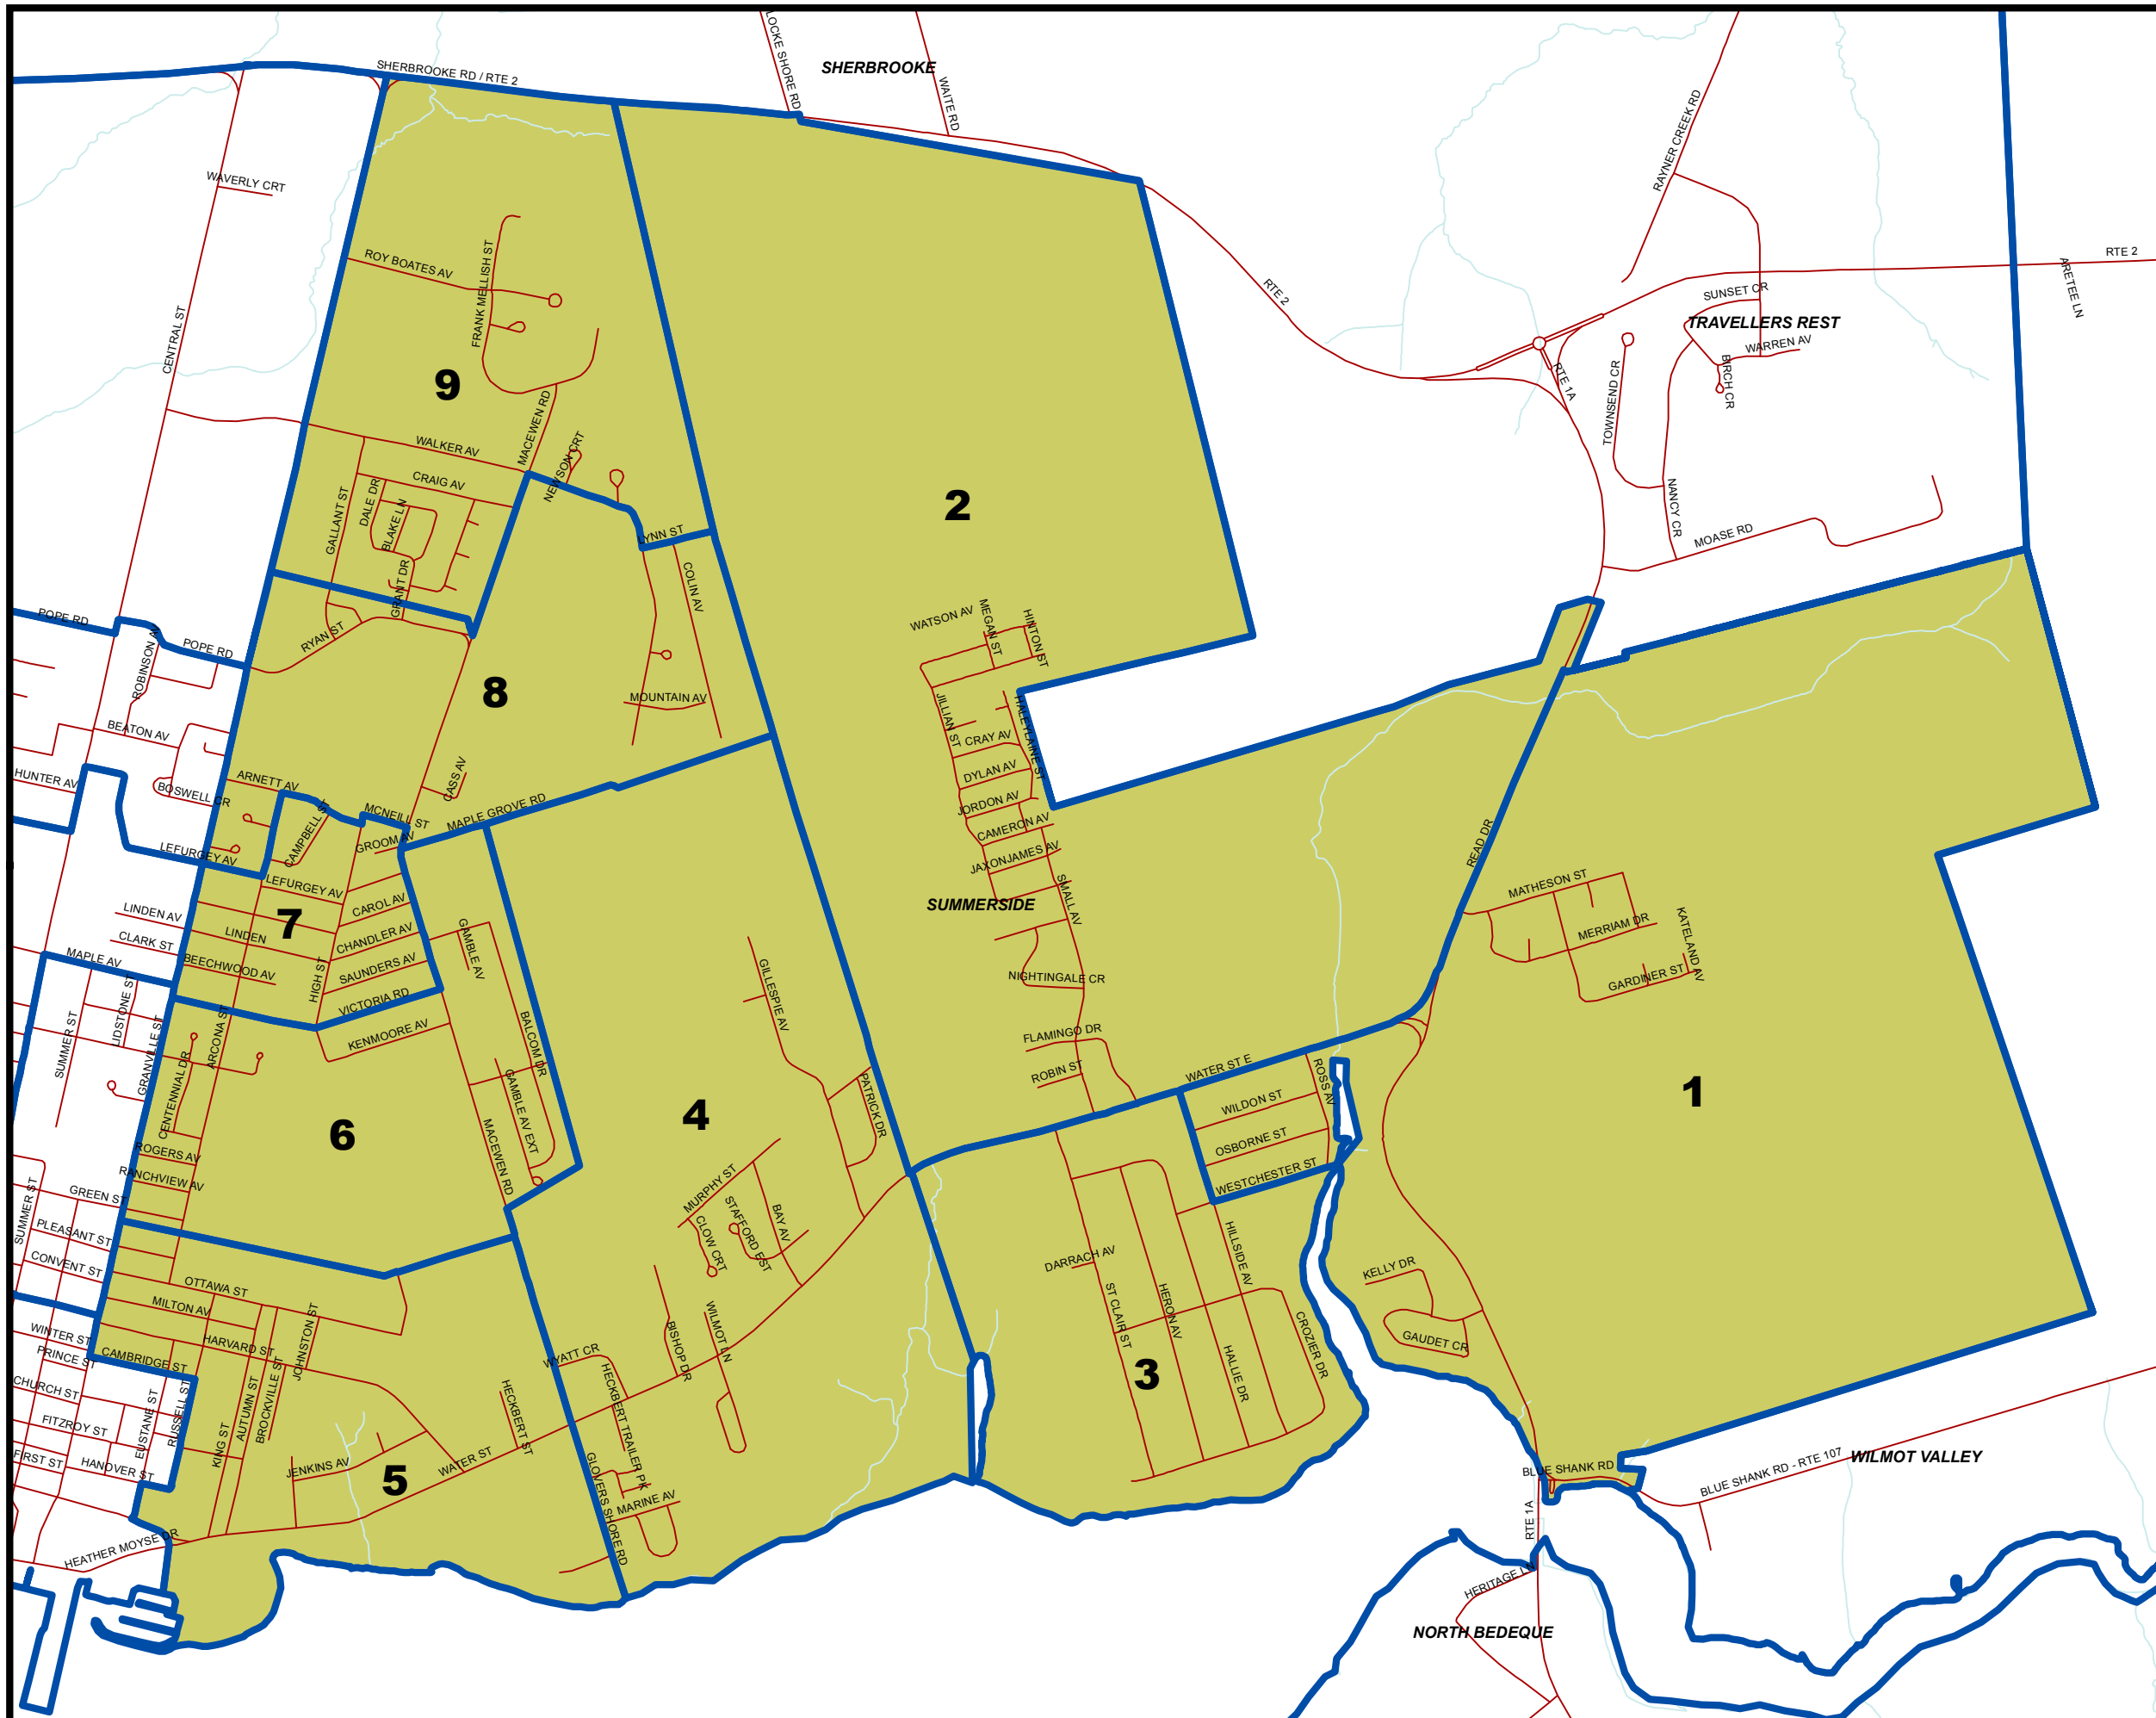

**Provincial Electoral District  
No. 21  
Summerside - Wilmot**

- Polling Divisions**
- 1 - READS CORNER
  - 2 - SMALL AVENUE
  - 3 - HILLSIDE
  - 4 - STAFFORD
  - 5 - HARVARD
  - 6 - THREE OAKS
  - 7 - LEFURGEY
  - 8 - WALKER AVENUE
  - 9 - ROY BOATES AVENUE

**Legend**

 Polling Divisions

An elector's polling division is determined by the location of the elector's civic address rather than in accordance with the physical location of the elector's residence.

Where a street or road is used as a boundary, electors living on opposite sides of that street or road will vote in different polling divisions

**Provincial Electoral District**

No. 21  
Summerside - Wilmot

**Polling Division**

No. 1  
READS CORNER

**Legend**

 Polling Division

Note:  
The maps are designed as a general index of the electoral district divisions and are not intended to be used for measurements or for legal purposes.