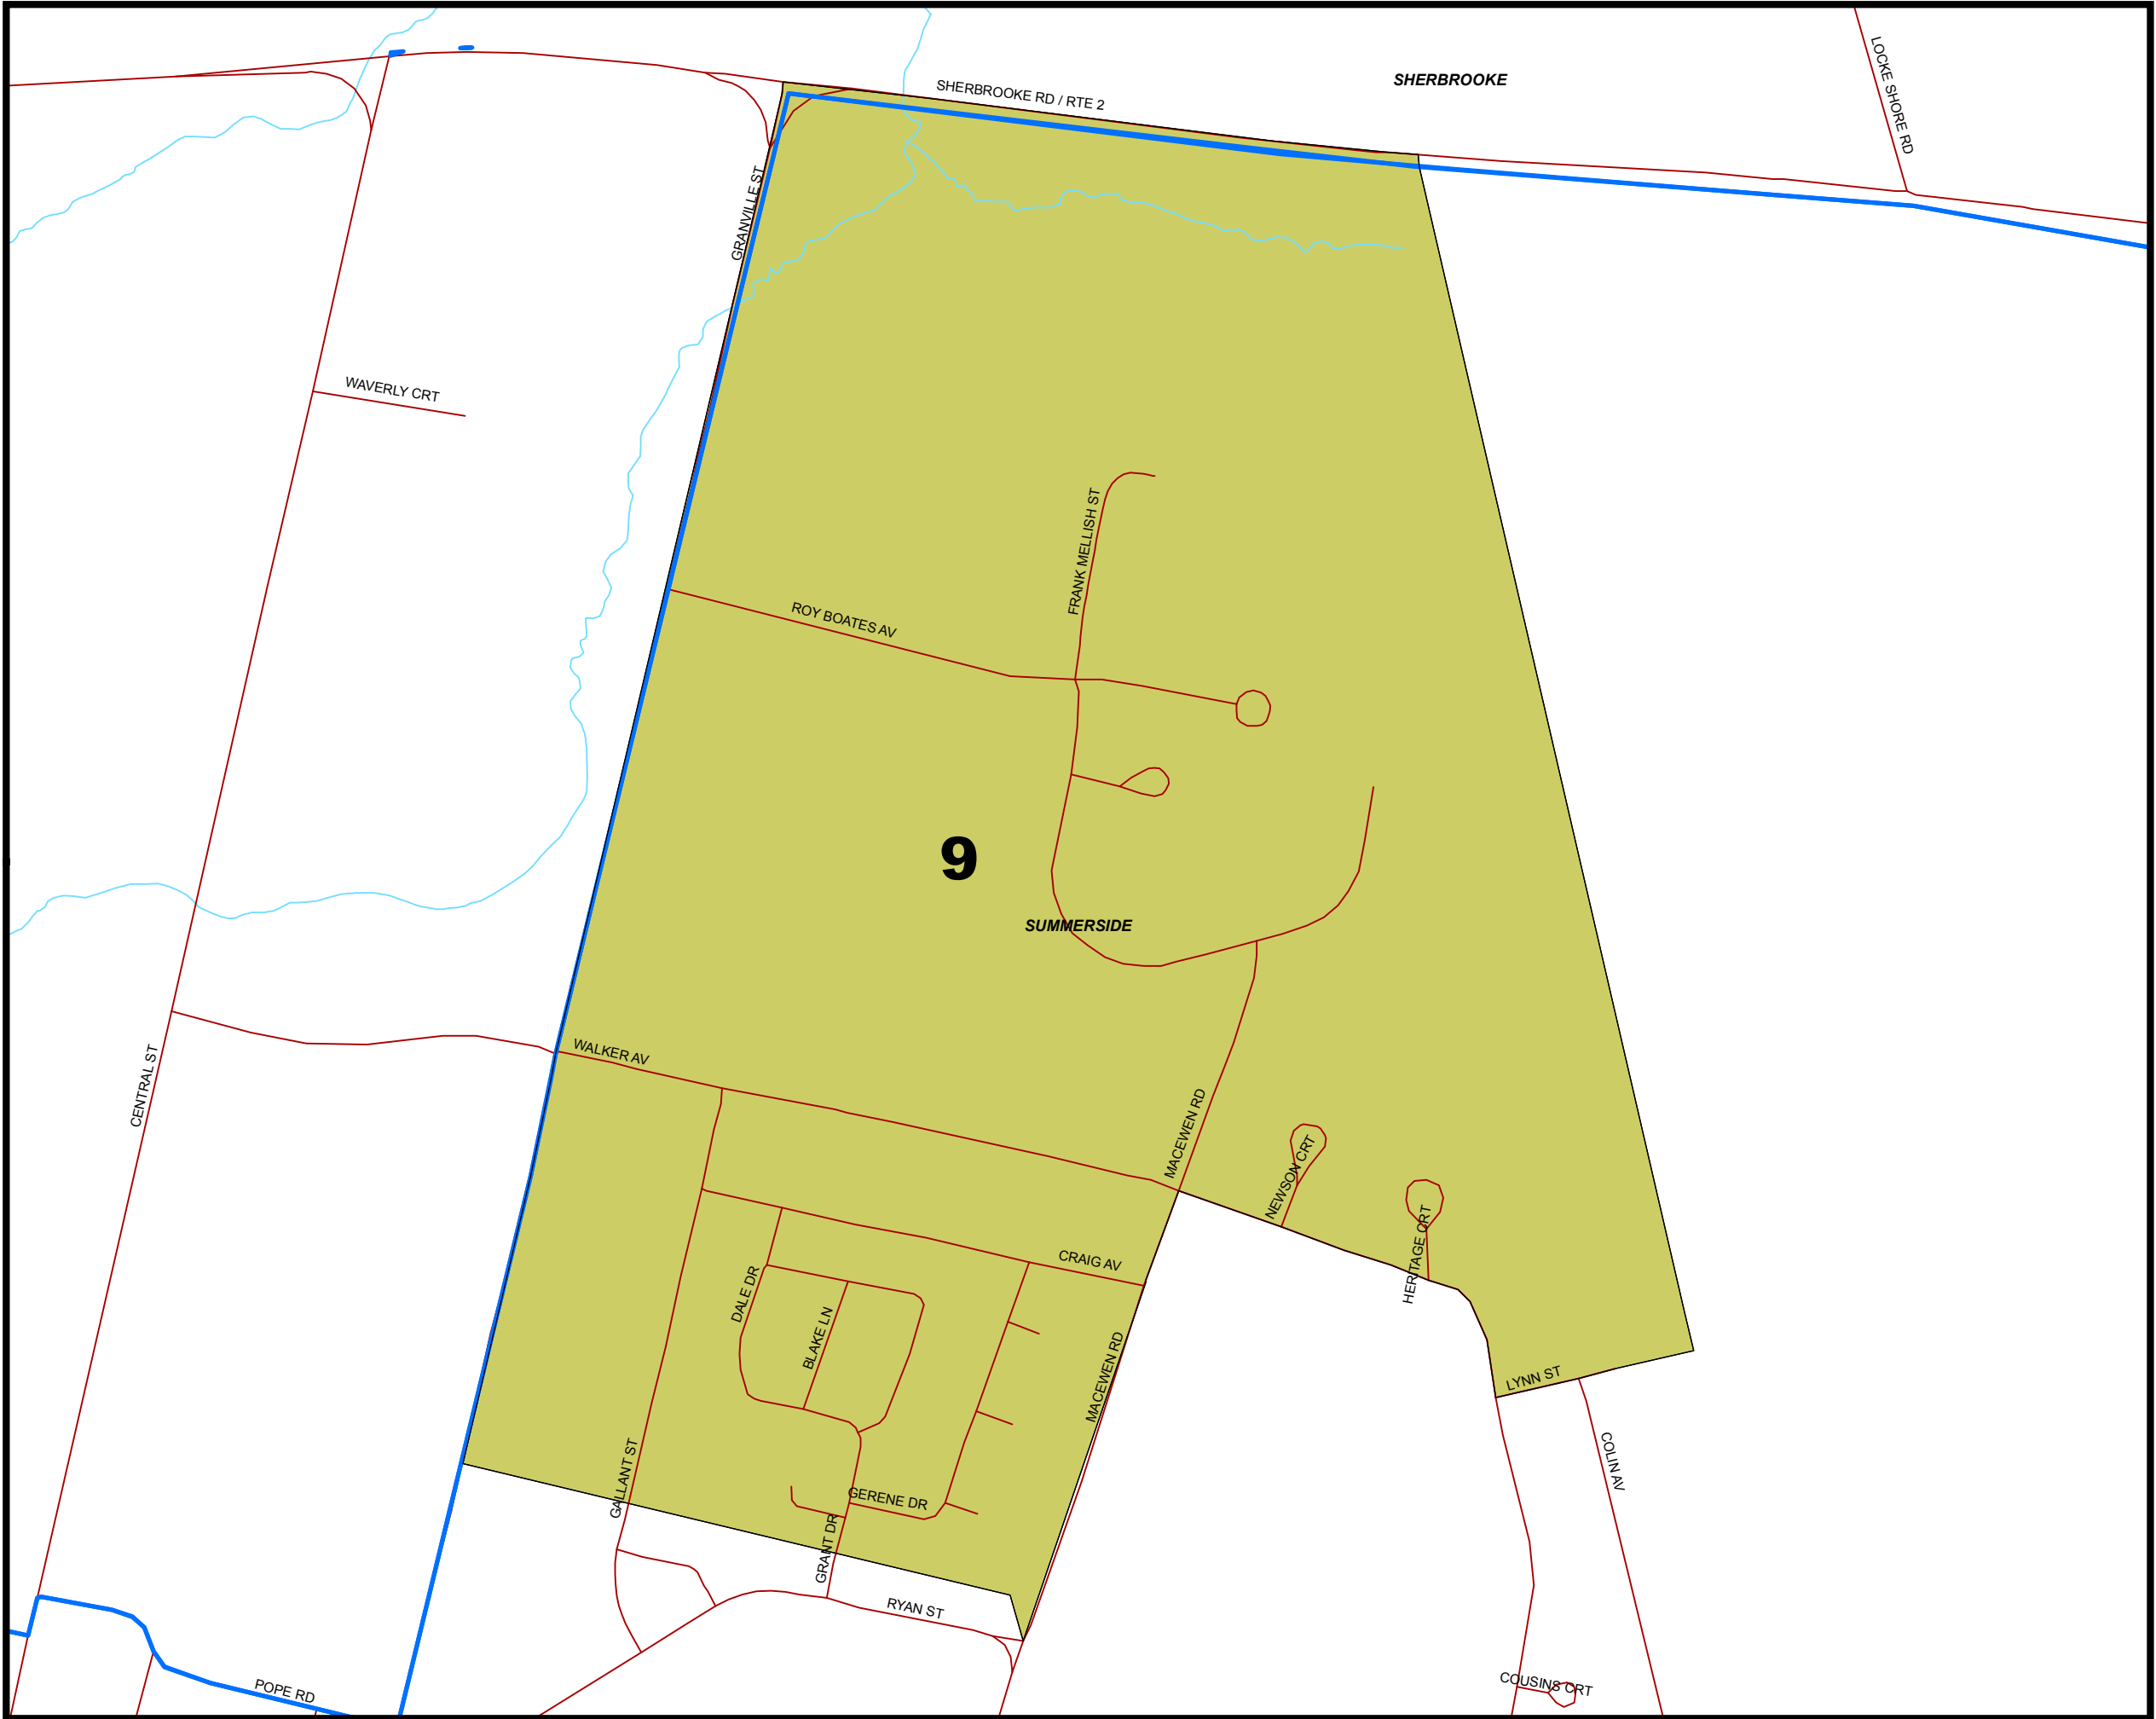

**Provincial Electoral District**

No. 21  
Summerside - Wilmot

**Polling Division**

No. 9  
ROY BOATES AVENUE

**Legend**

 Polling Division

Note:  
The maps are designed as a general index of the electoral district divisions and are not intended to be used for measurements or for legal purposes.