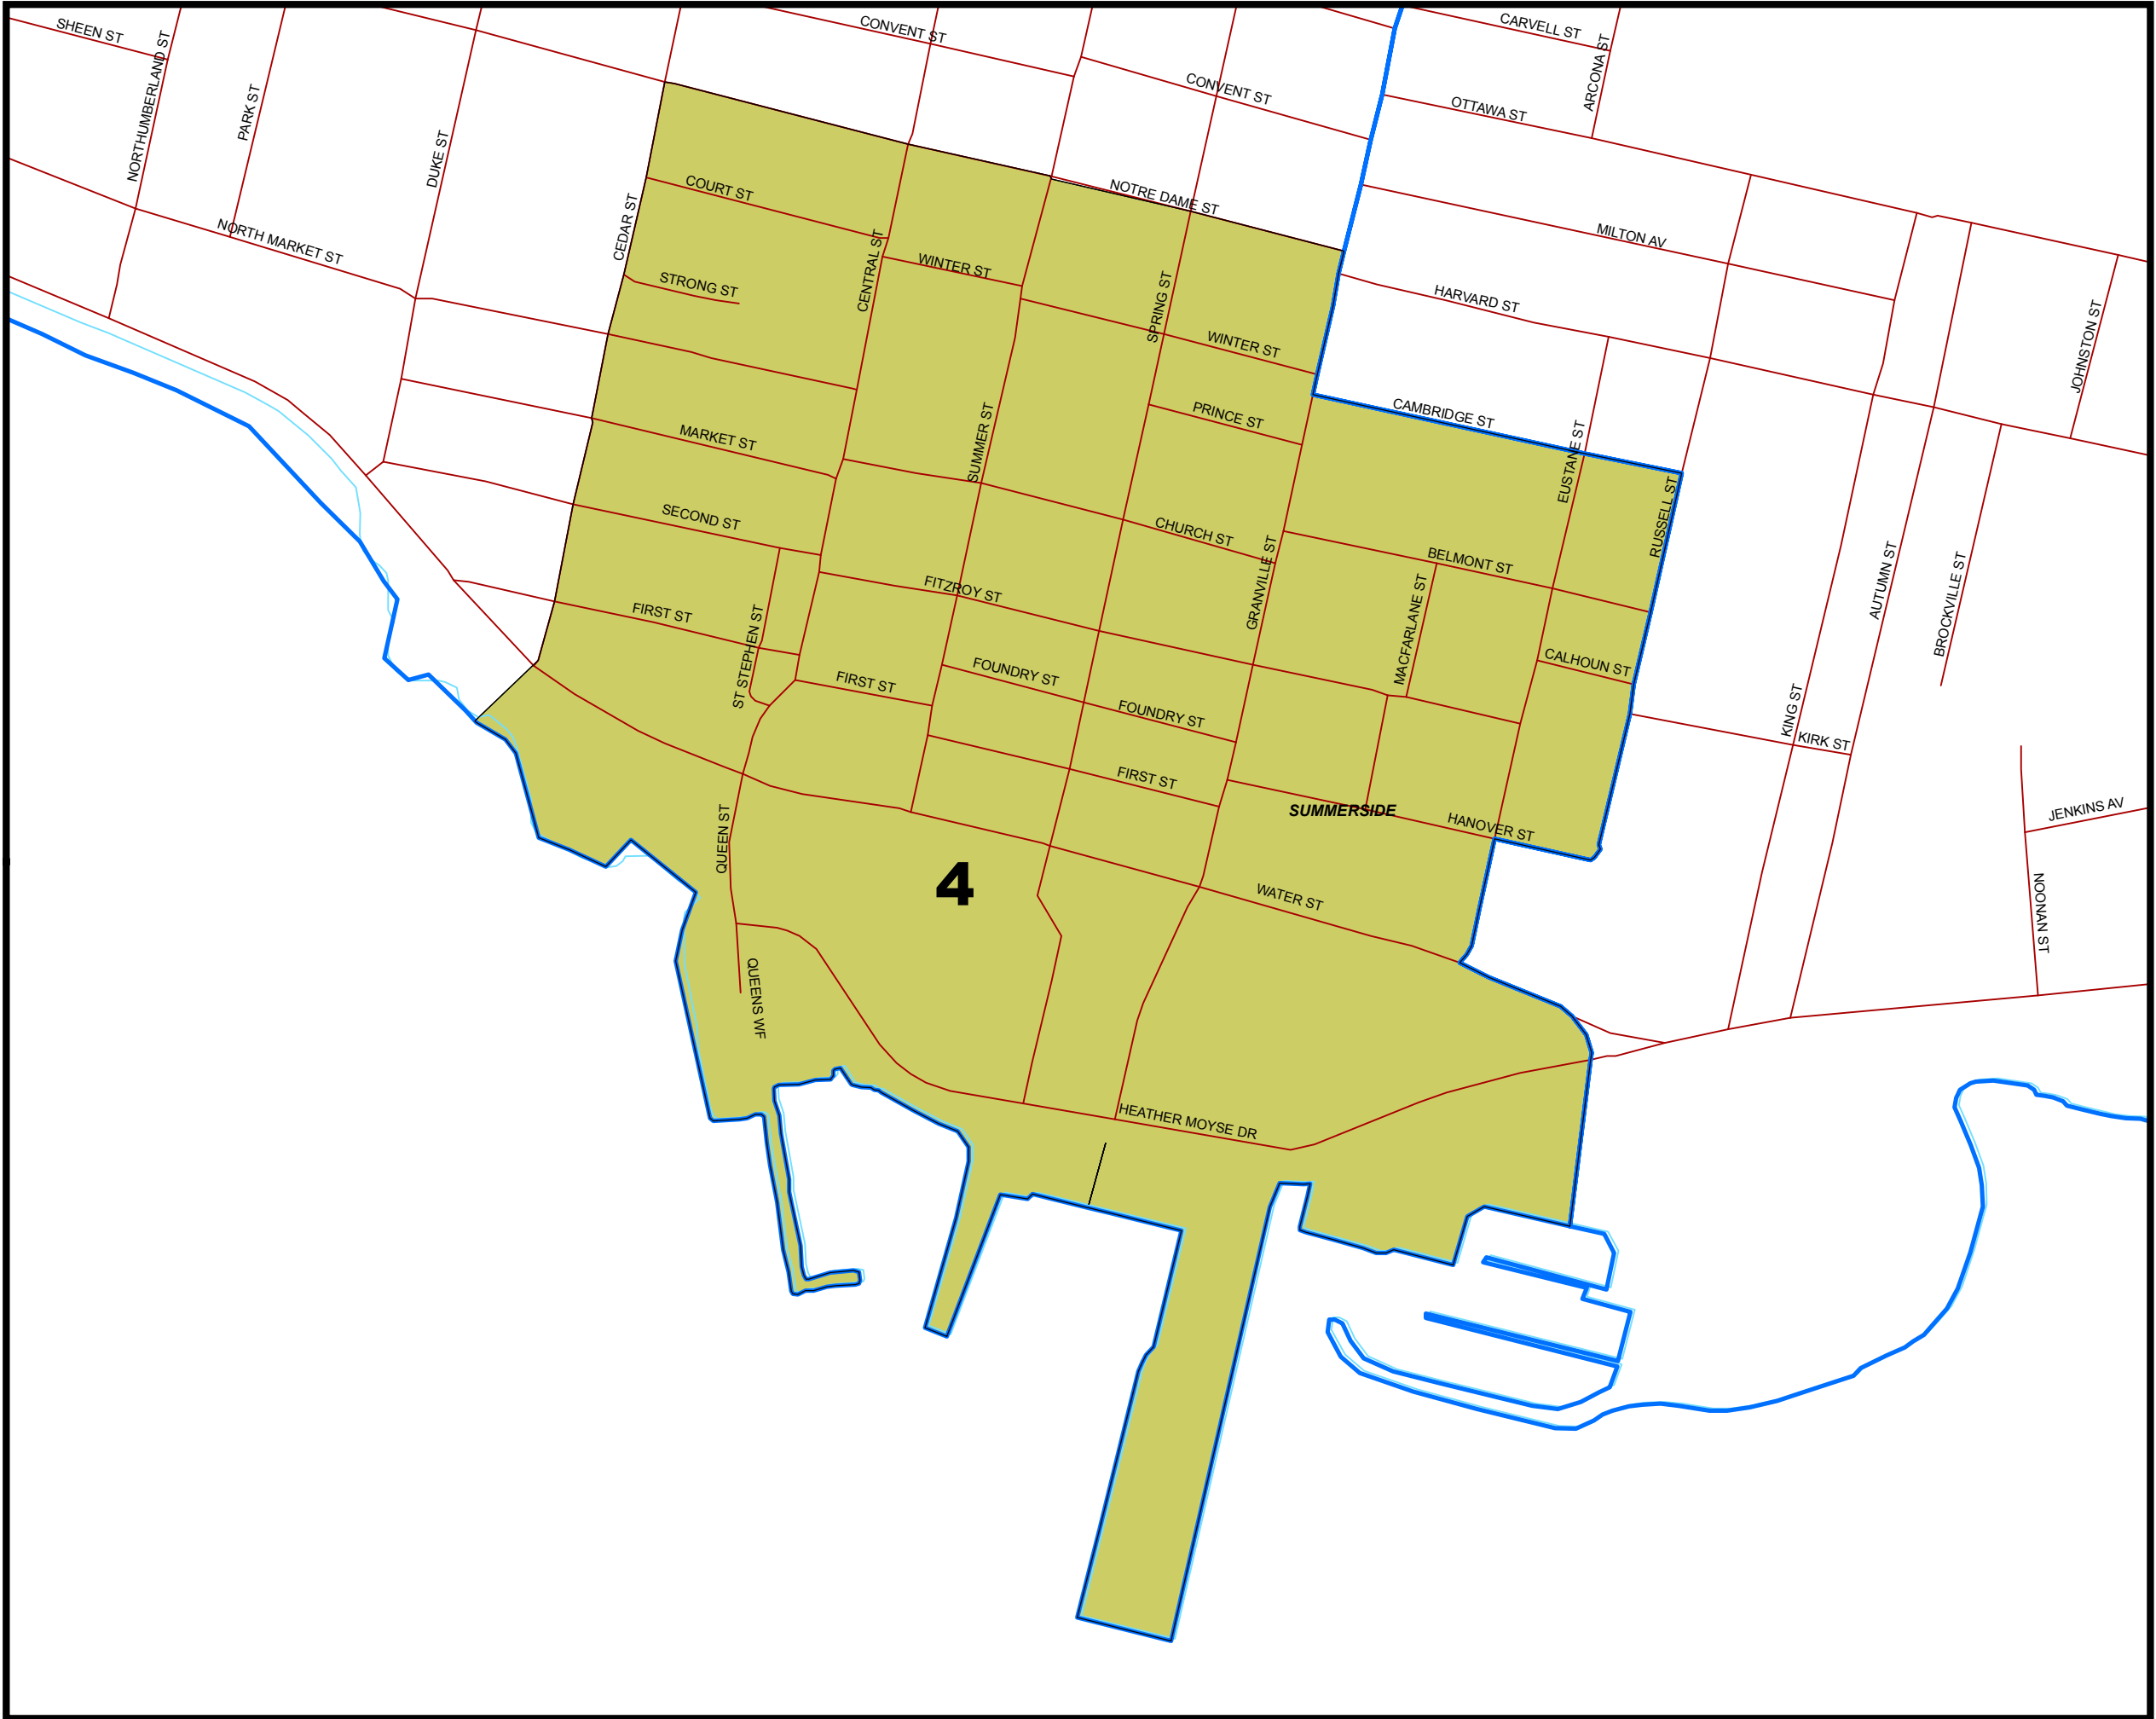

Provincial Electoral District

No. 22
Summerside - South Drive

Polling Division

No. 4
CHURCH

Legend

Polling Division

Note:
The maps are designed as a general index of the electoral district divisions and are not intended to be used for measurements or for legal purposes.

176 Great George Street, Suite 160
Charlottetown, PE C1A 4K9
1-888-234-8683
www.electionspei.ca