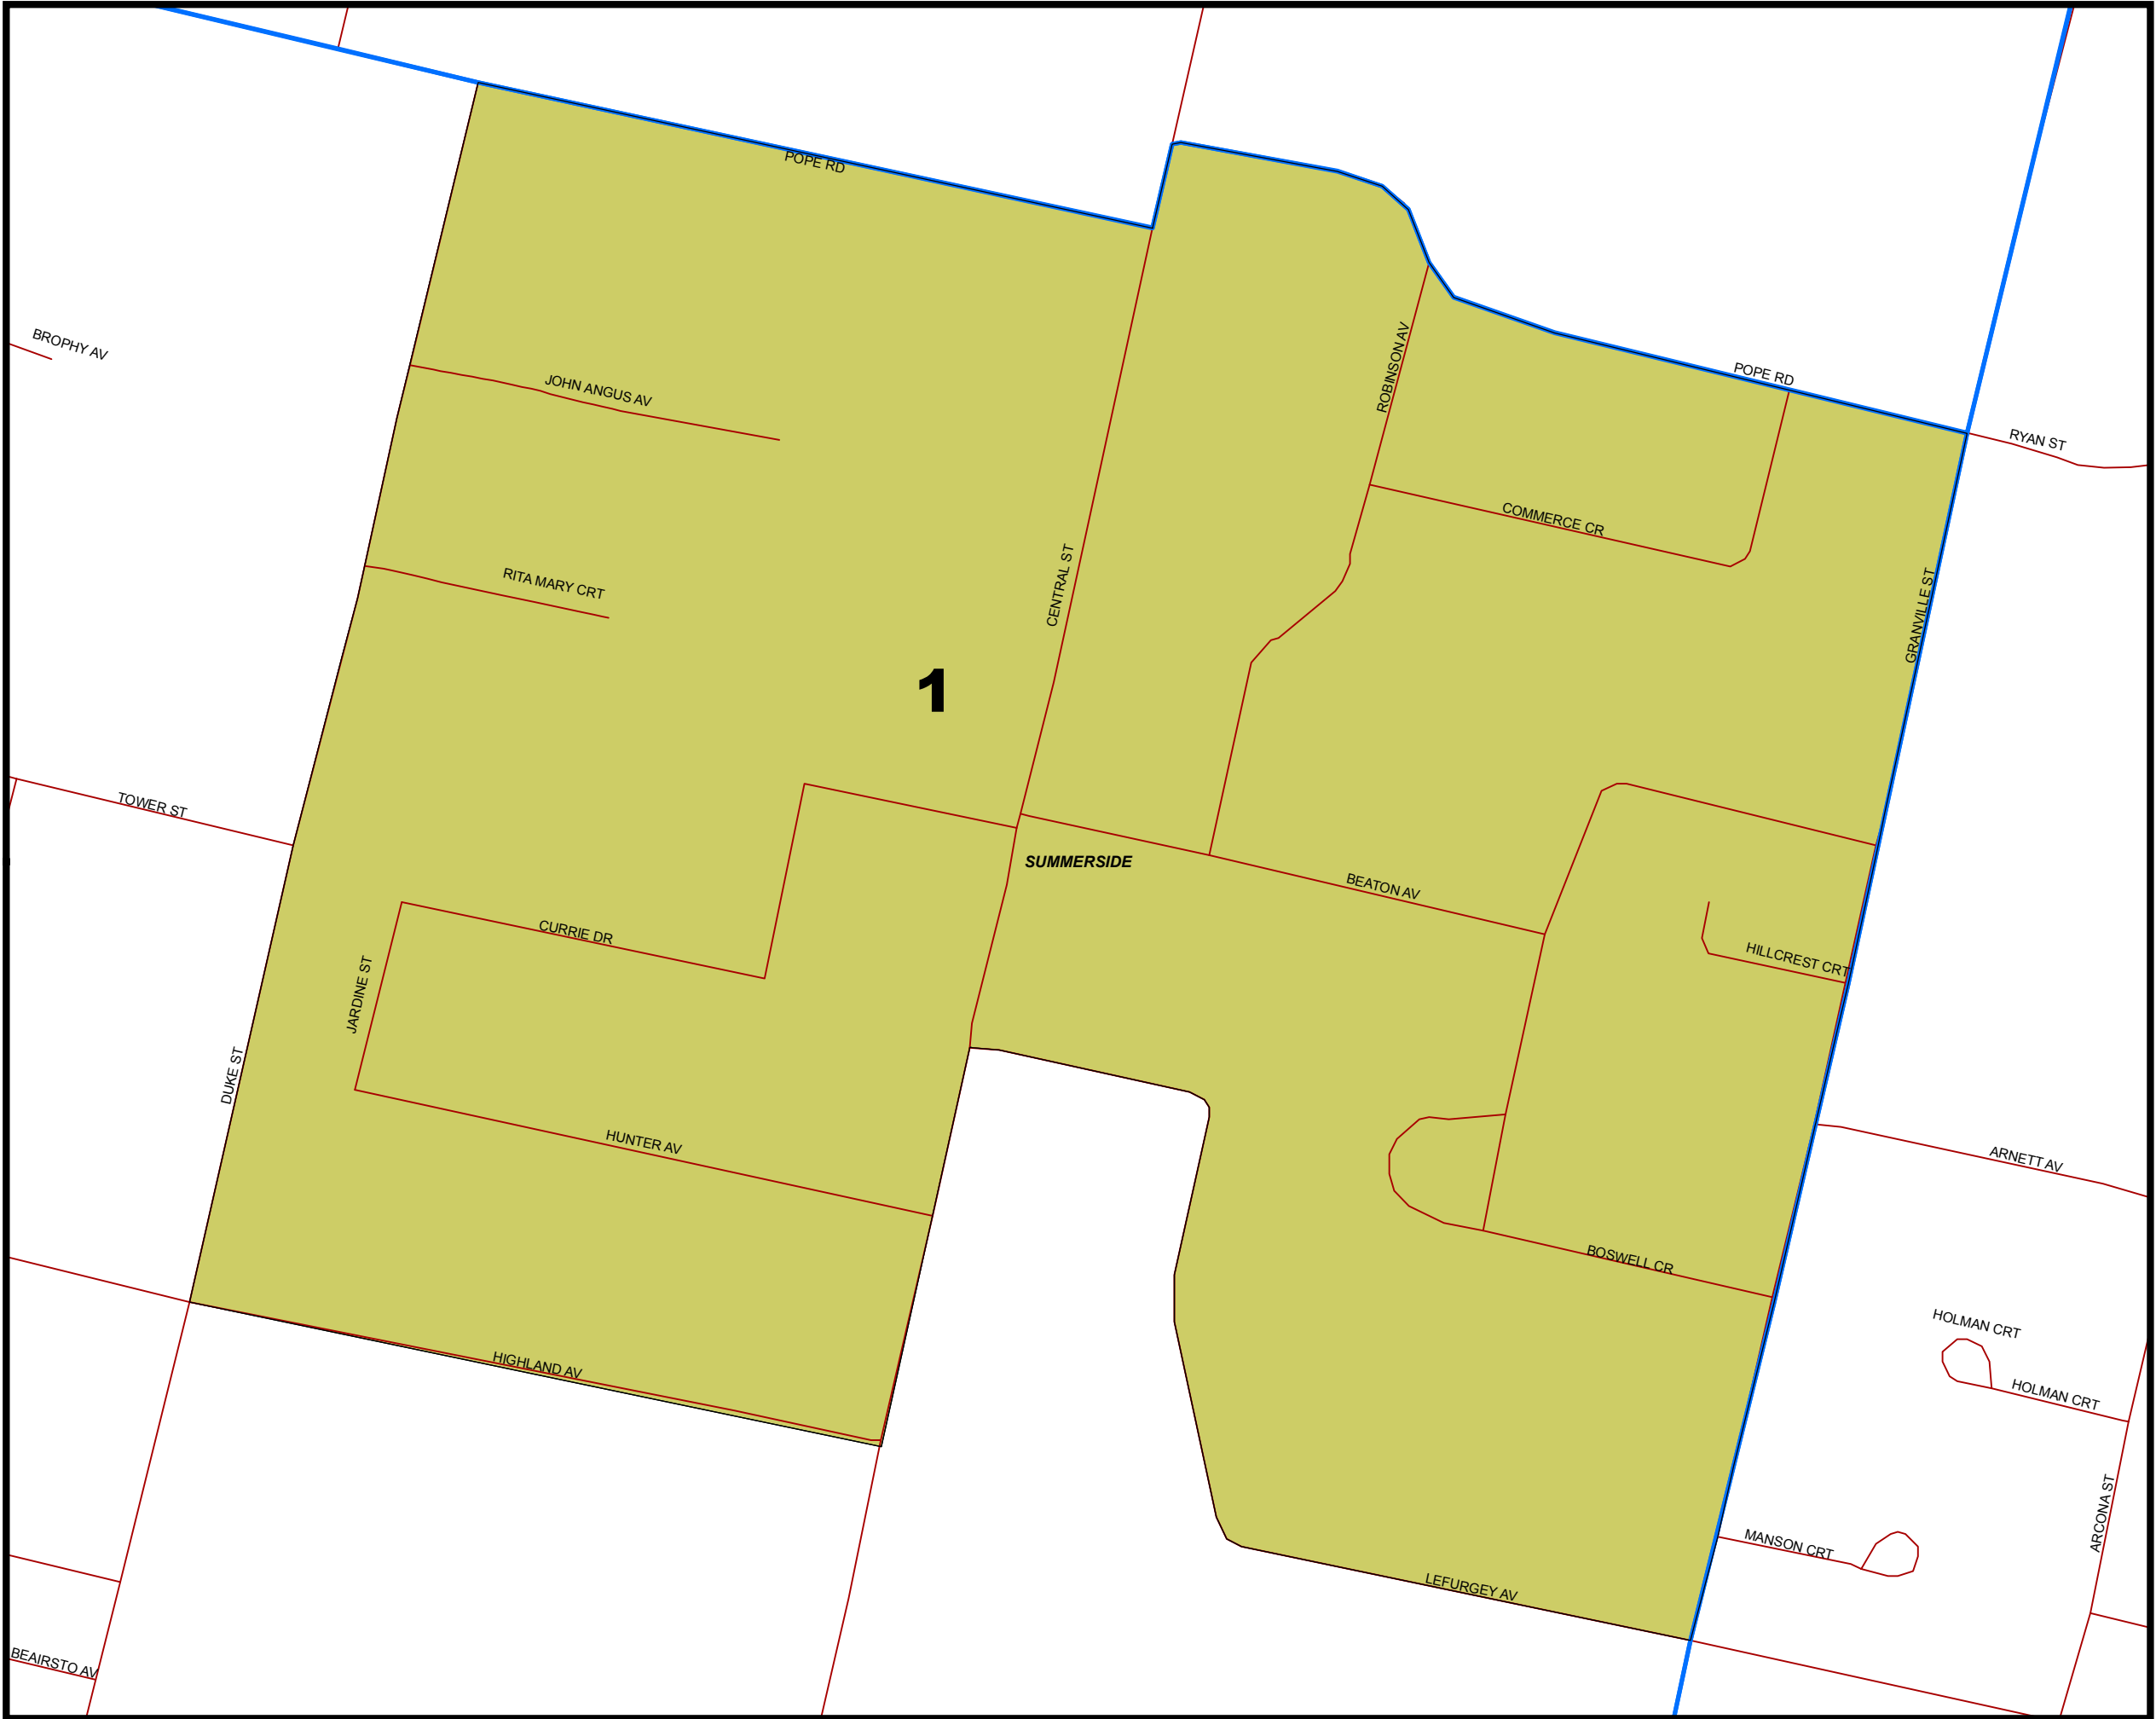

**Legend**

 Polling Divisions

An elector's polling division is determined by the location of the elector's civic address rather than in accordance with the physical location of the elector's residence.

Where a street or road is used as a boundary, electors living on opposite sides of that street or road will vote in different polling divisions

**Provincial Electoral District**

No. 22  
Summerside - South Drive

**Polling Division**

No. 1  
BEATON

**Legend**

 Polling Division

Note:  
The maps are designed as a general index of the electoral district divisions and are not intended to be used for measurements or for legal purposes.