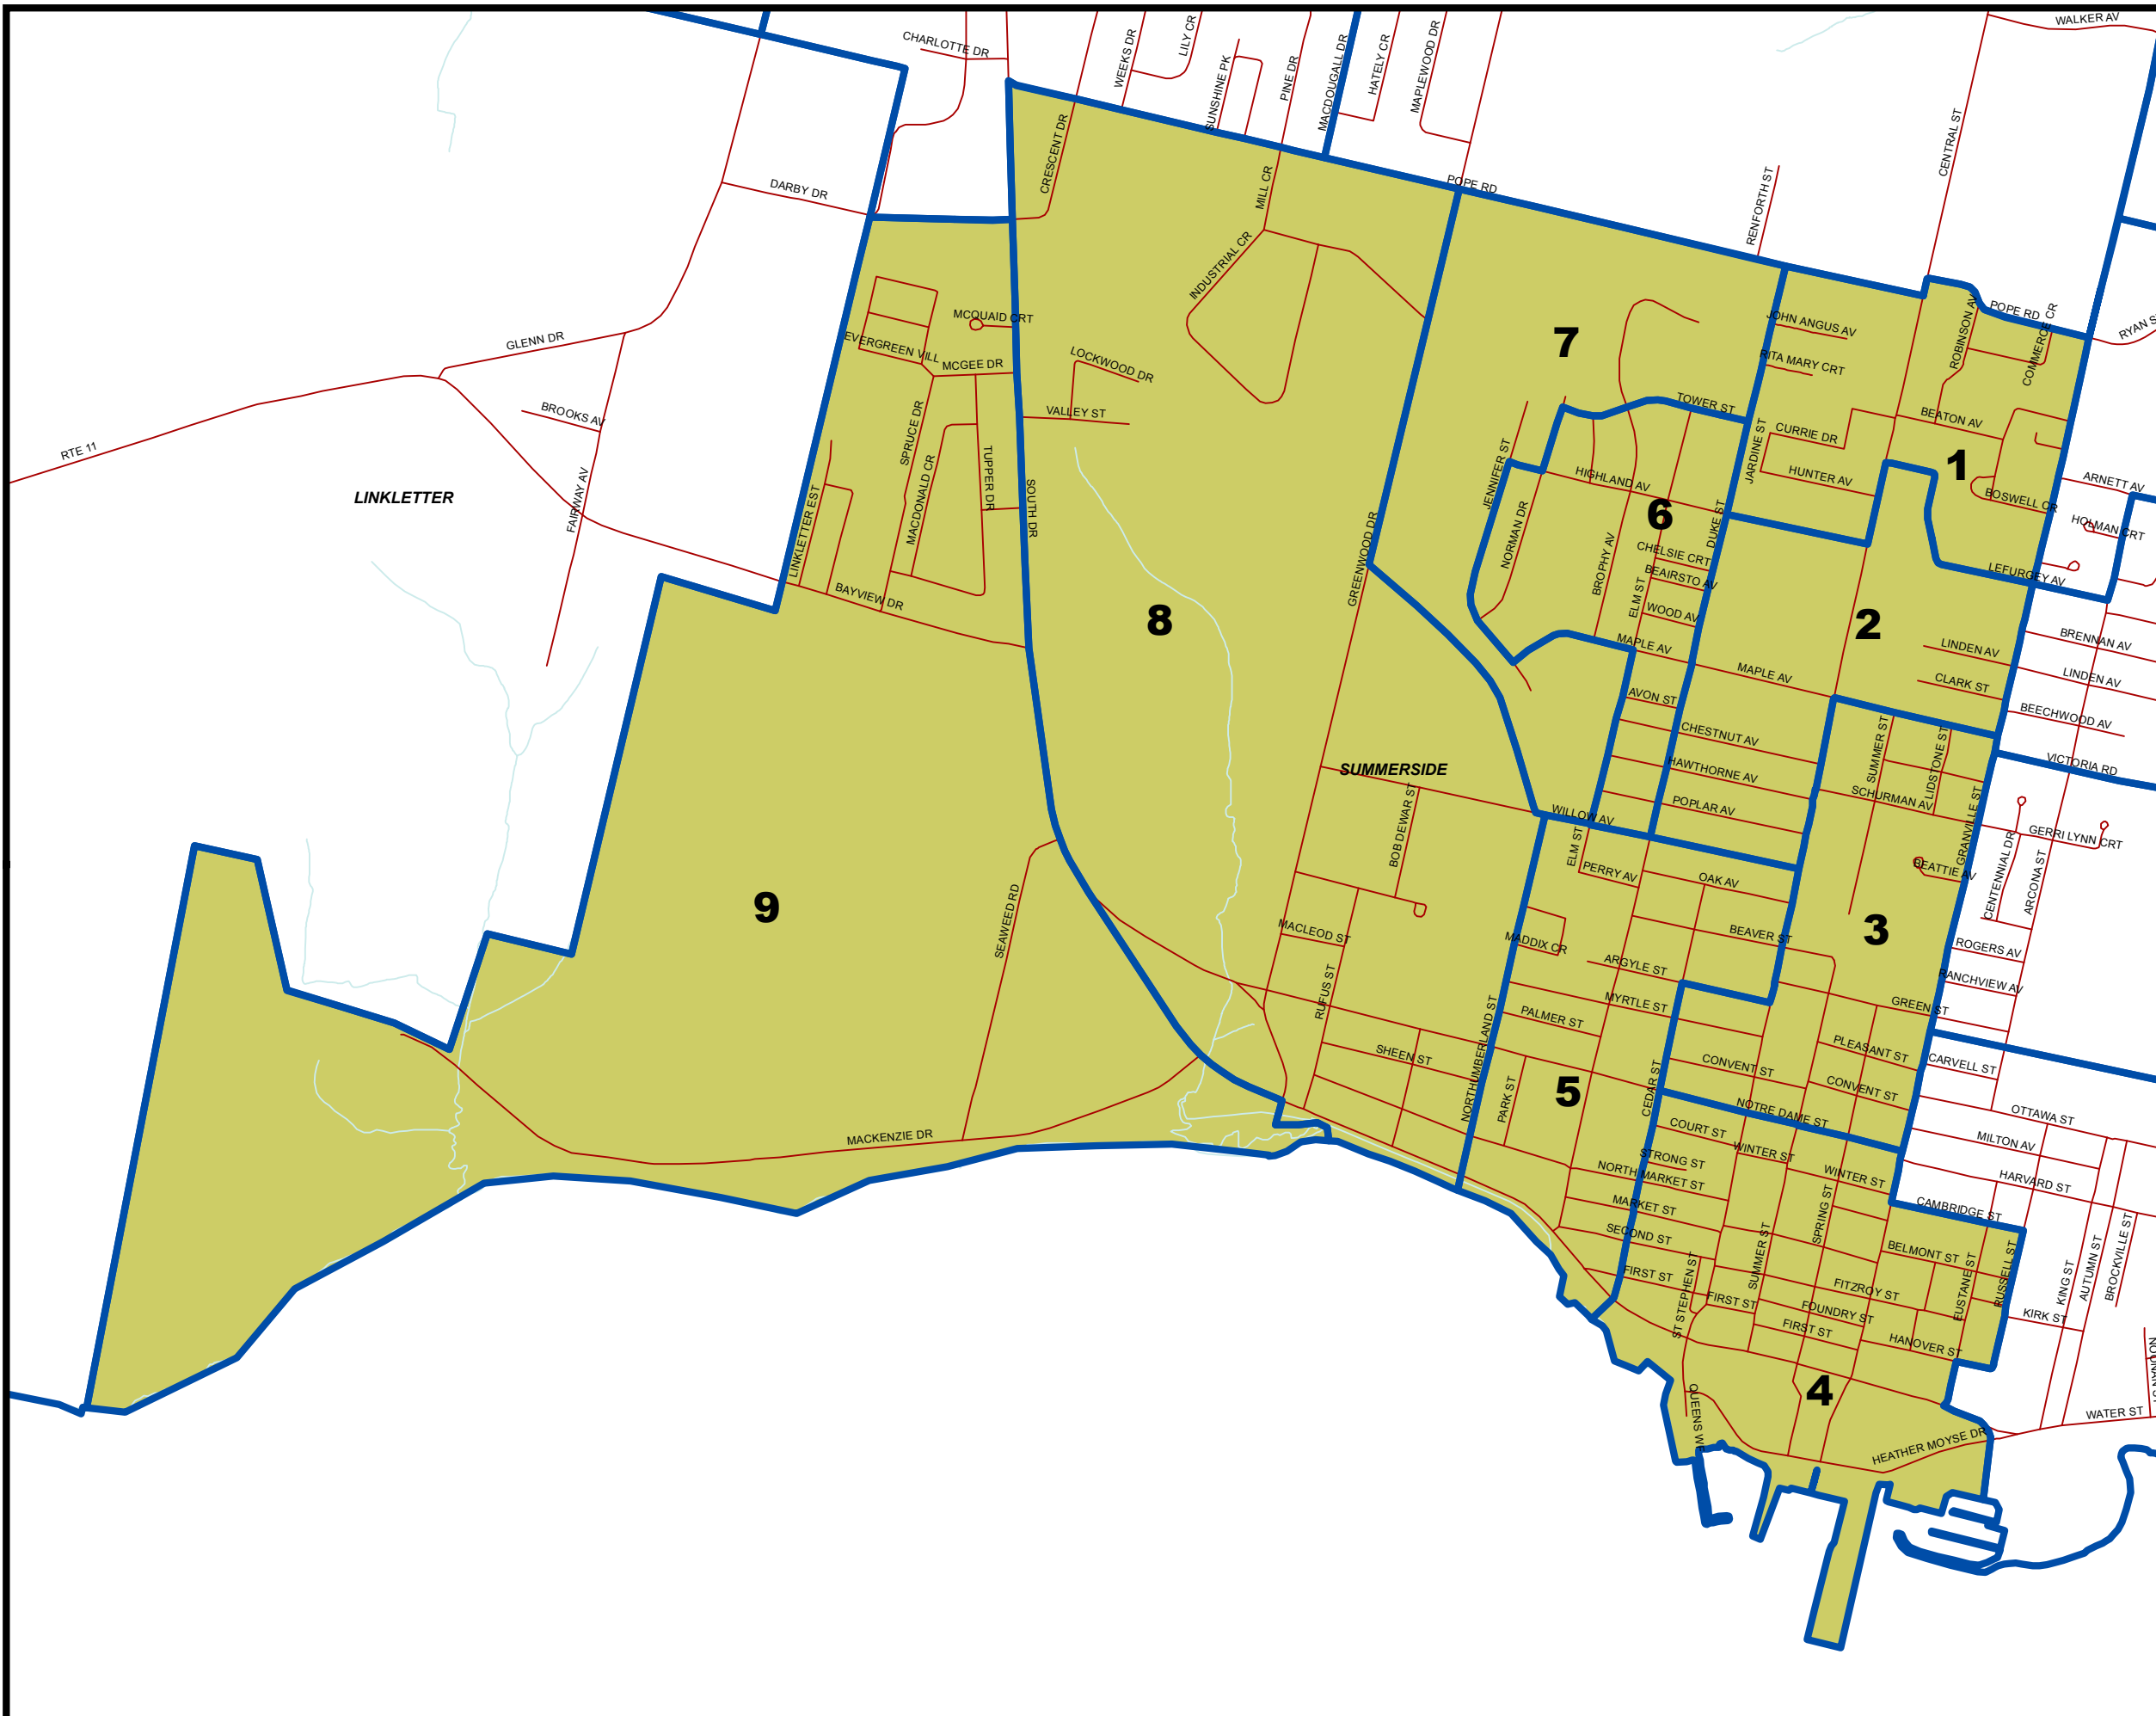

**Provincial Electoral District  
No. 22  
Summerside - South Drive**

**Polling Divisions**

- 1 - BEATON
- 2 - MAPLE
- 3 - BEATTIE AVENUE
- 4 - CHURCH
- 5 - DUKE
- 6 - BROPHY
- 7 - JENNIFER STREET
- 8 - GREENWOOD
- 9 - BAYVIEW

**Legend**

 Polling Divisions

An elector's polling division is determined by the location of the elector's civic address rather than in accordance with the physical location of the elector's residence.

Where a street or road is used as a boundary, electors living on opposite sides of that street or road will vote in different polling divisions

**Provincial Electoral District**

No. 22  
Summerside - South Drive

**Polling Division**

No. 1  
BEATON

**Legend**

 Polling Division

Note:  
The maps are designed as a general index of the electoral district divisions and are not intended to be used for measurements or for legal purposes.