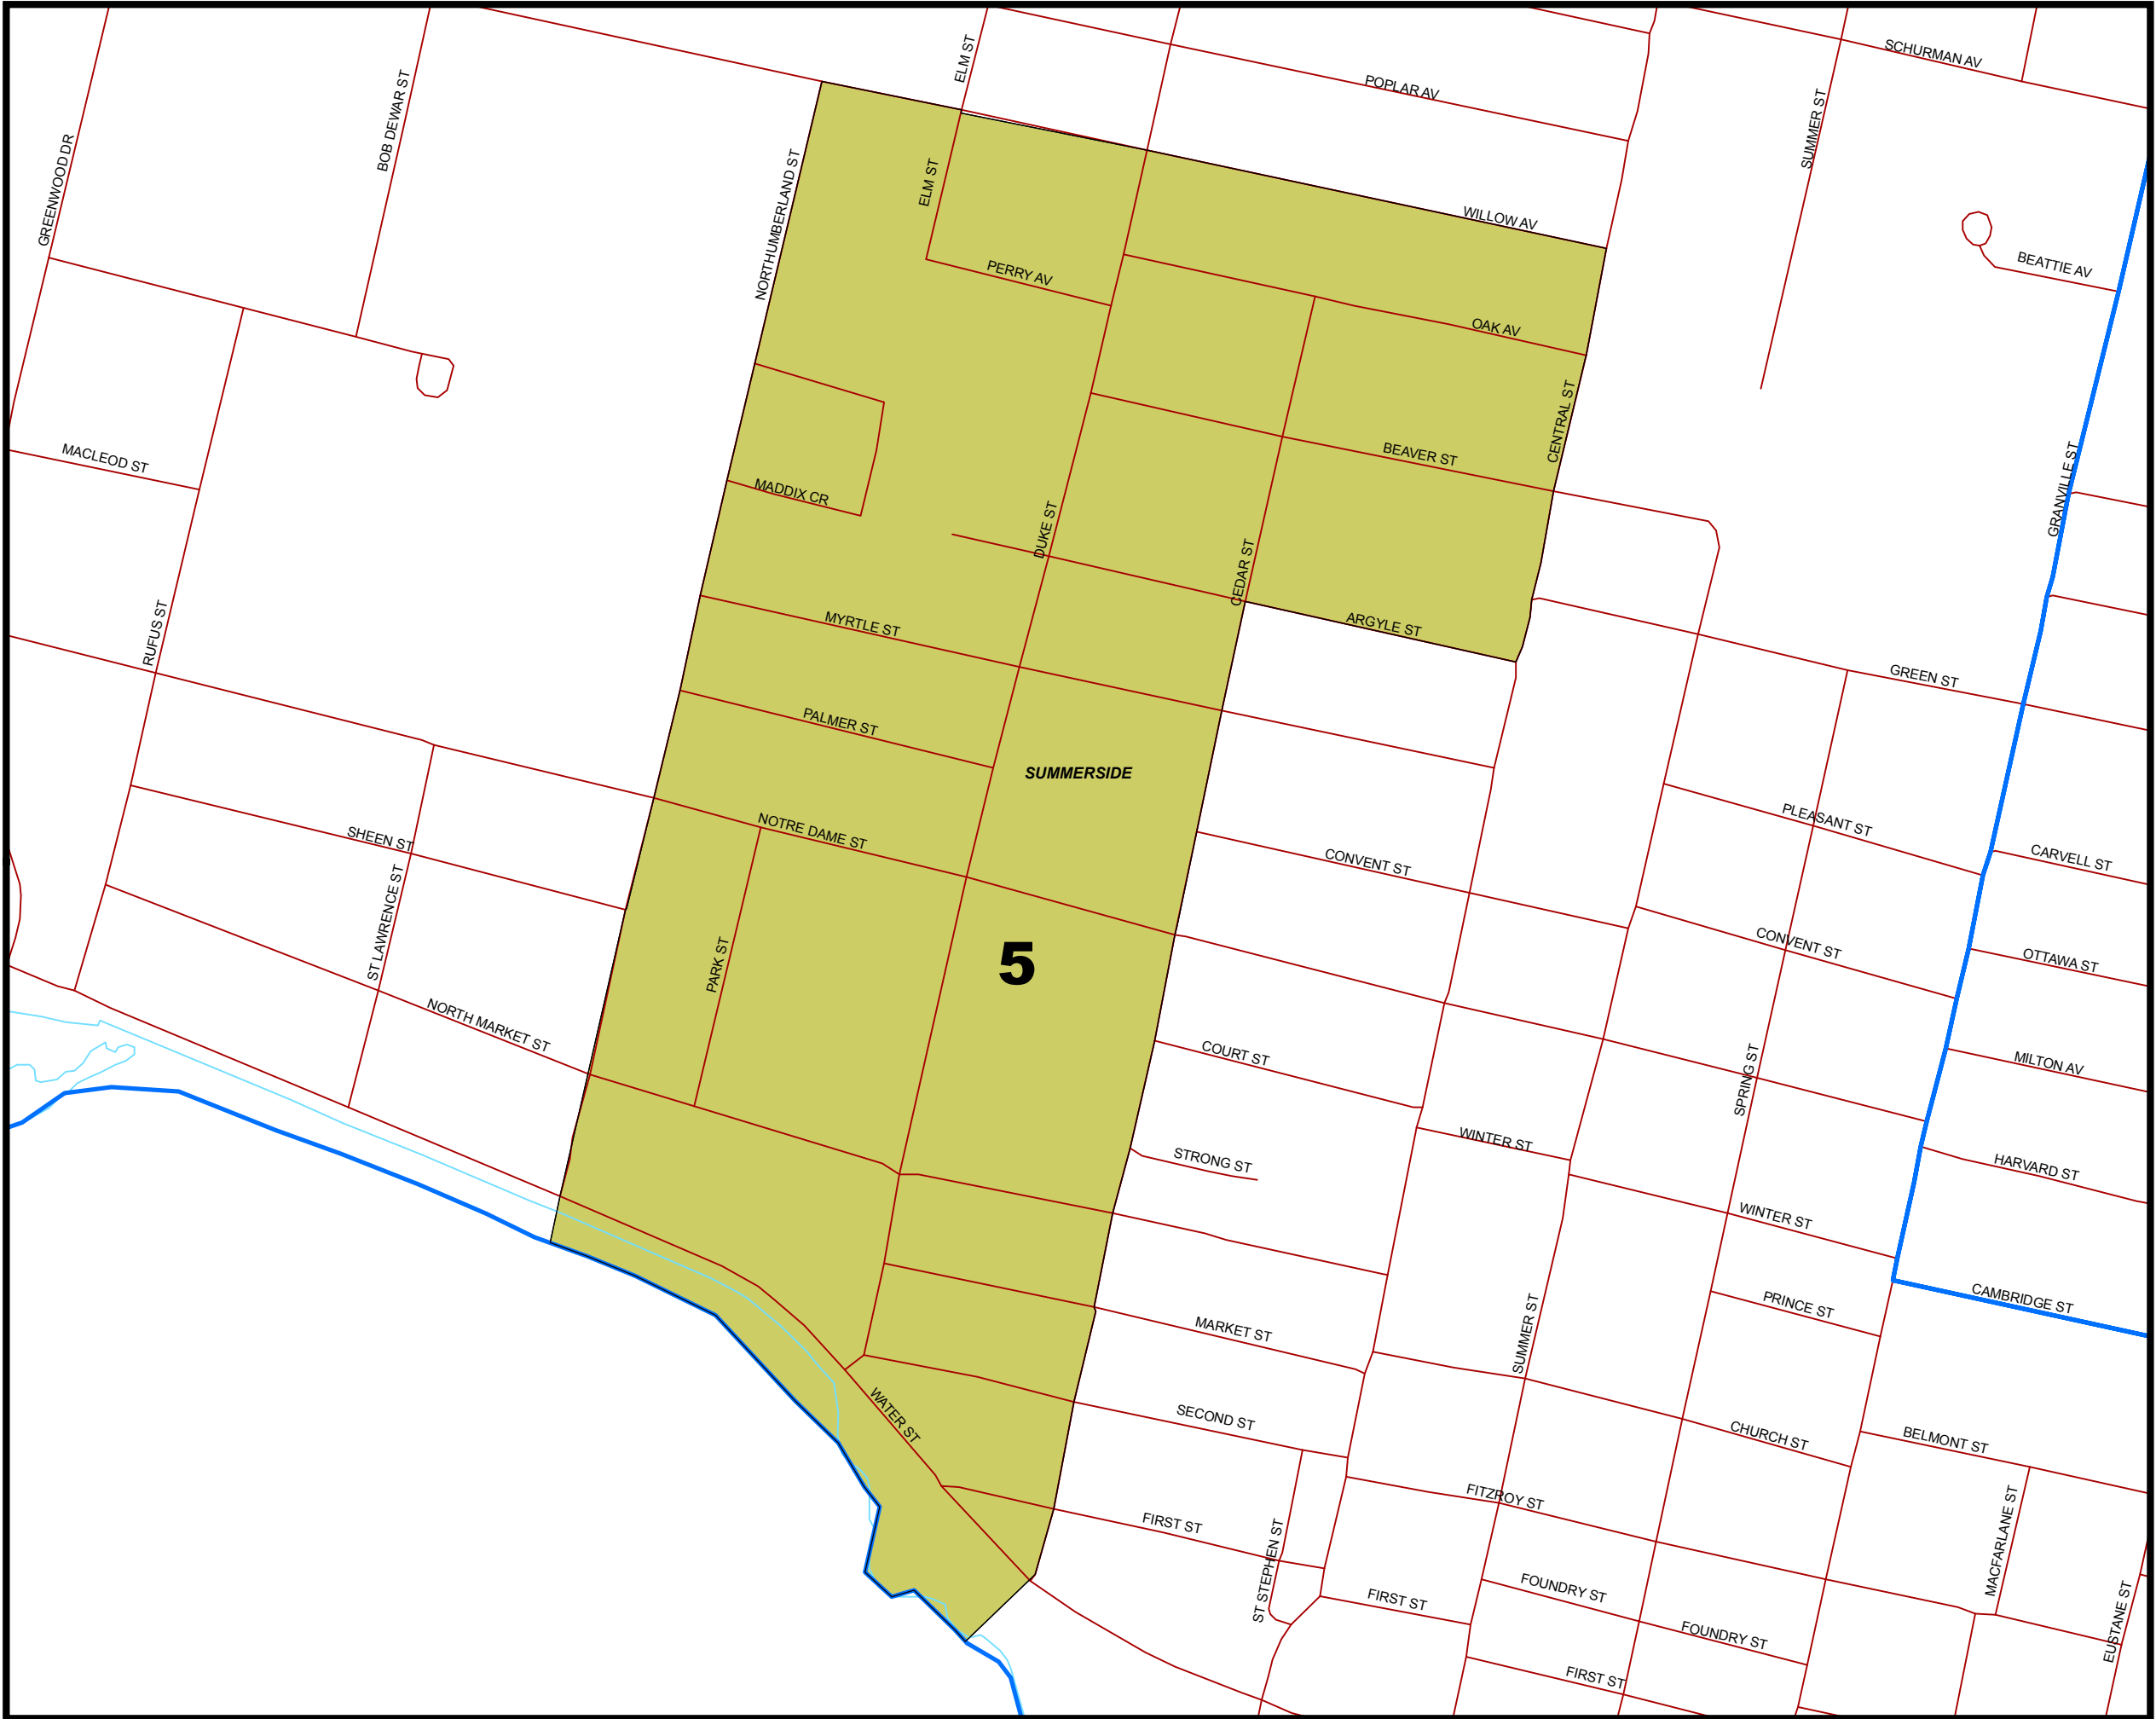

**Provincial Electoral District**

No. 22  
Summerside - South Drive

**Polling Division**

No. 5  
DUKE

**Legend**

 Polling Division

Note:  
The maps are designed as a general index of the electoral district divisions and are not intended to be used for measurements or for legal purposes.