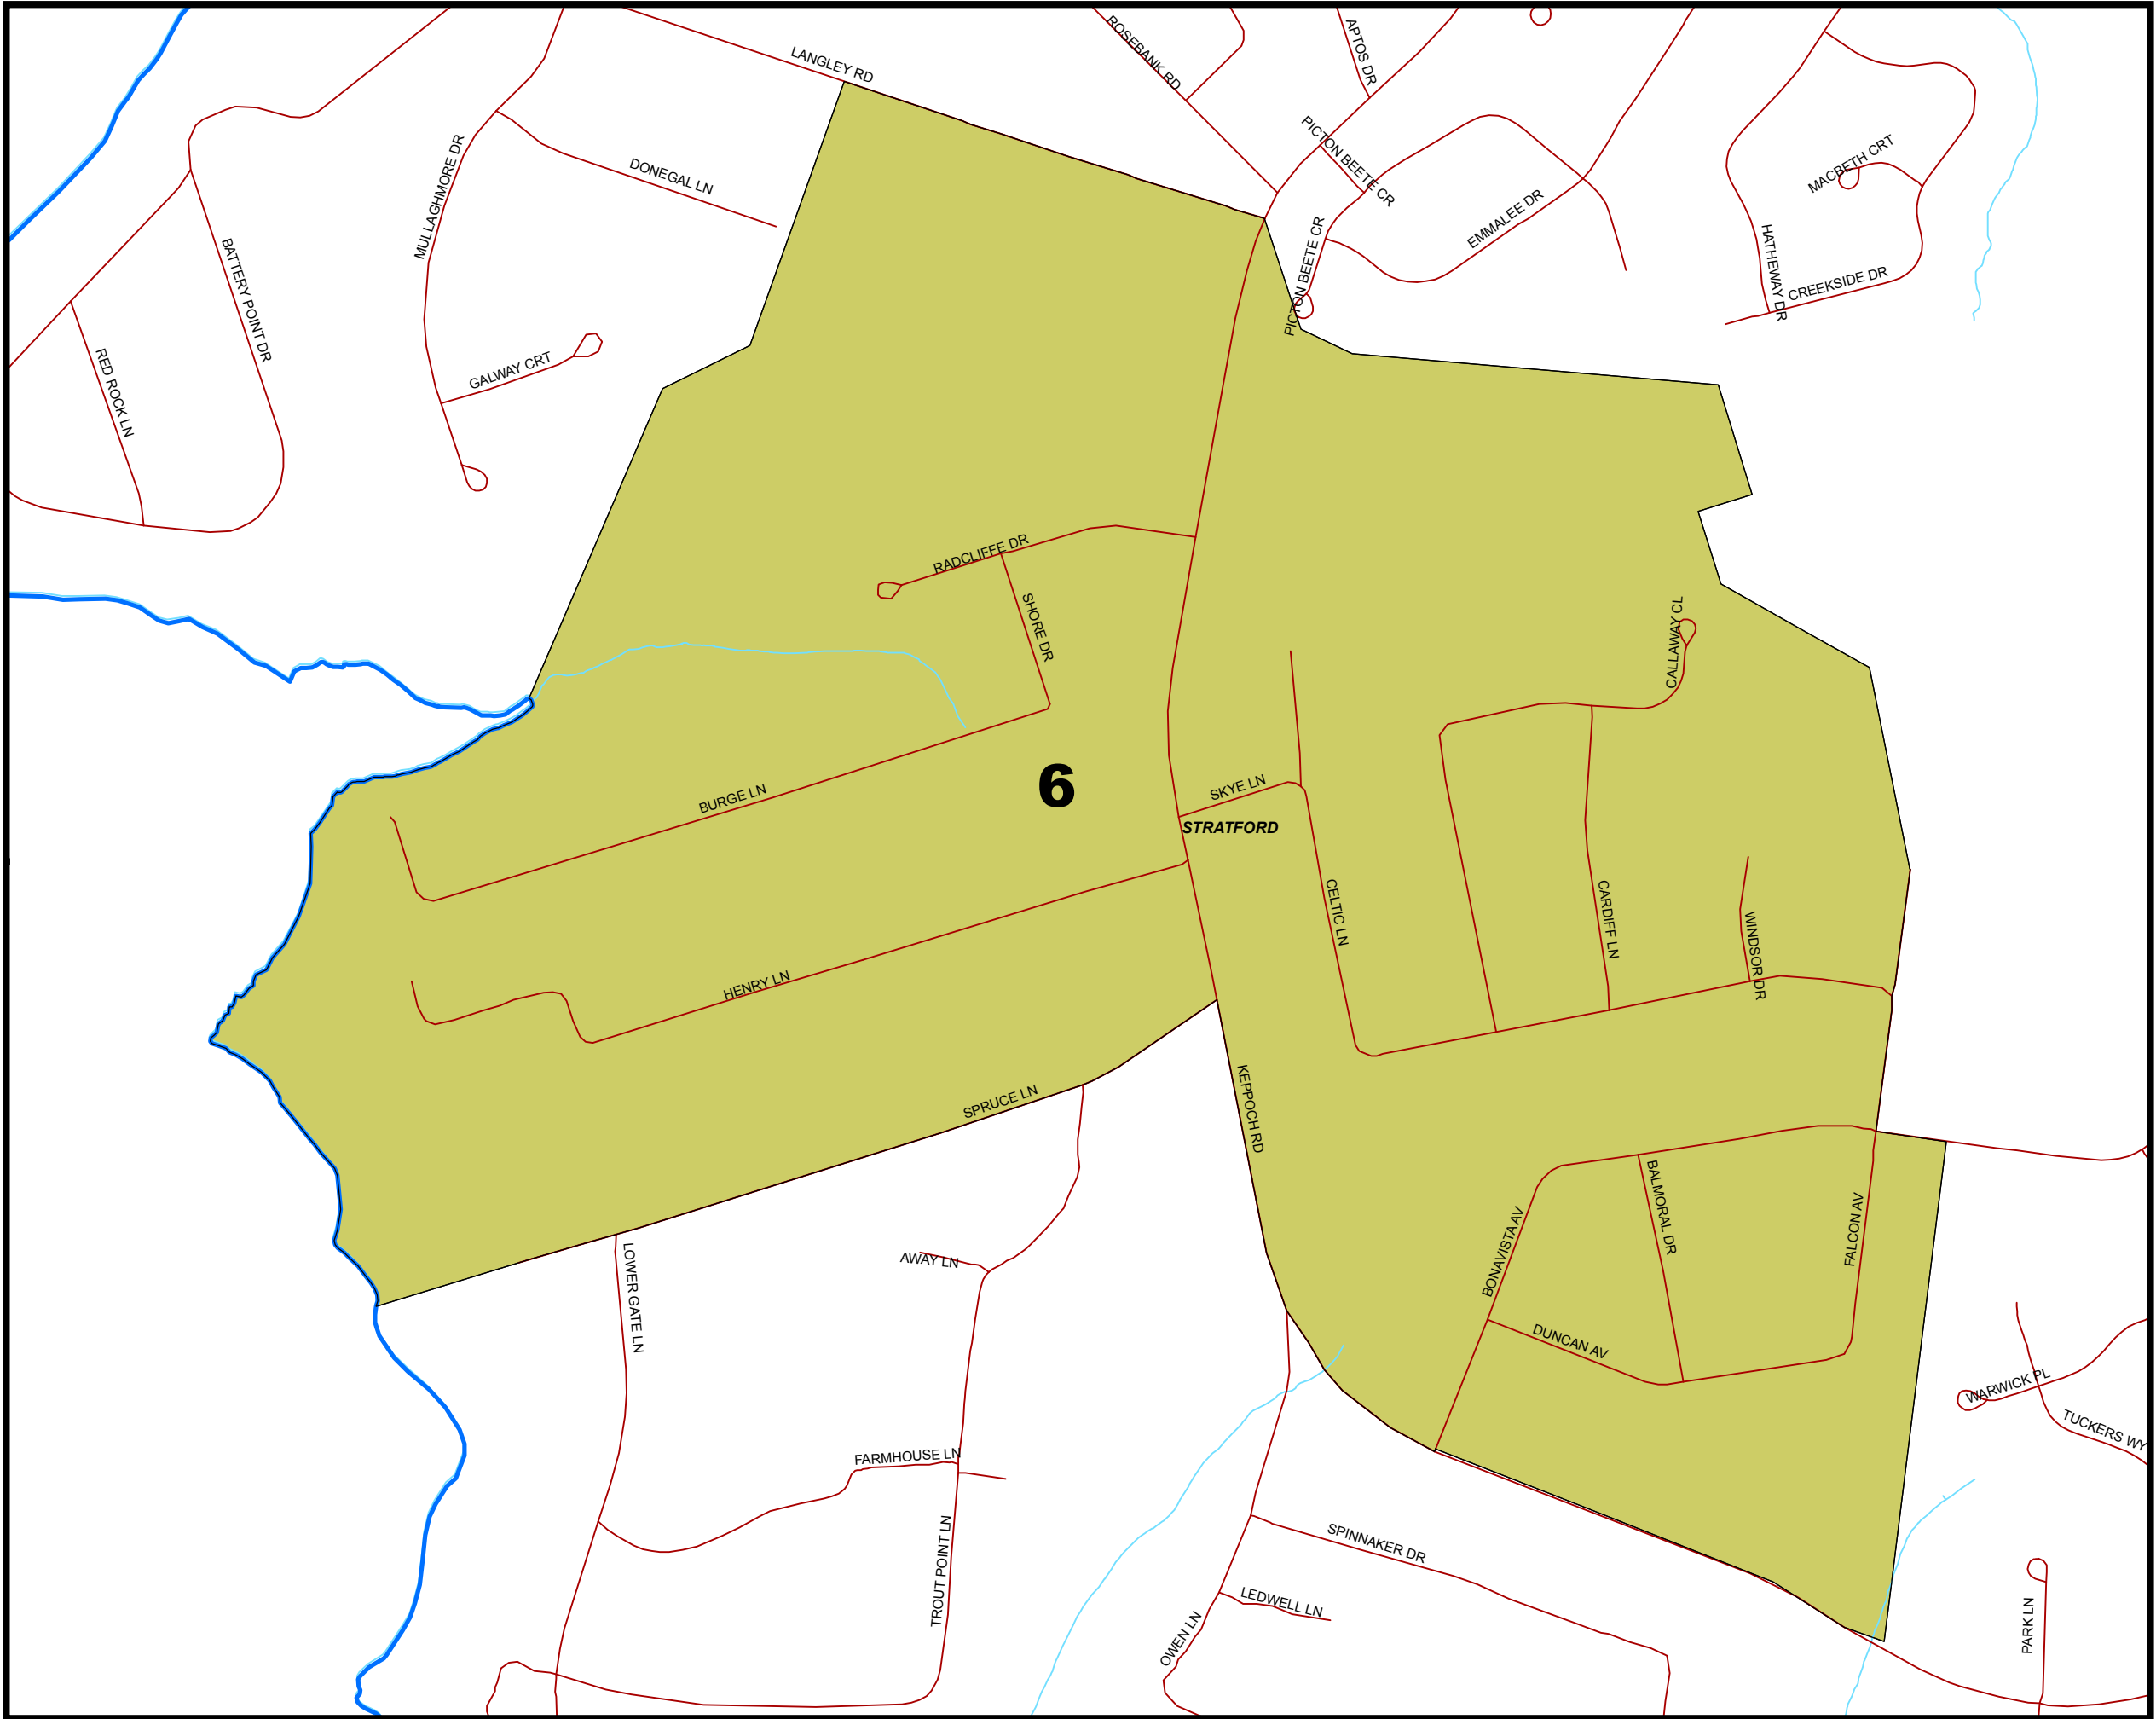

Provincial Electoral District

No. 6
Stratford - Keppoch

Polling Division

No. 6
RADCLIFFE

Legend

Polling Division

Note:
The maps are designed as a general index of the electoral district divisions and are not intended to be used for measurements or for legal purposes.

176 Great George Street, Suite 160
Charlottetown, PE C1A 4K9
1-888-234-8683
www.electionspei.ca