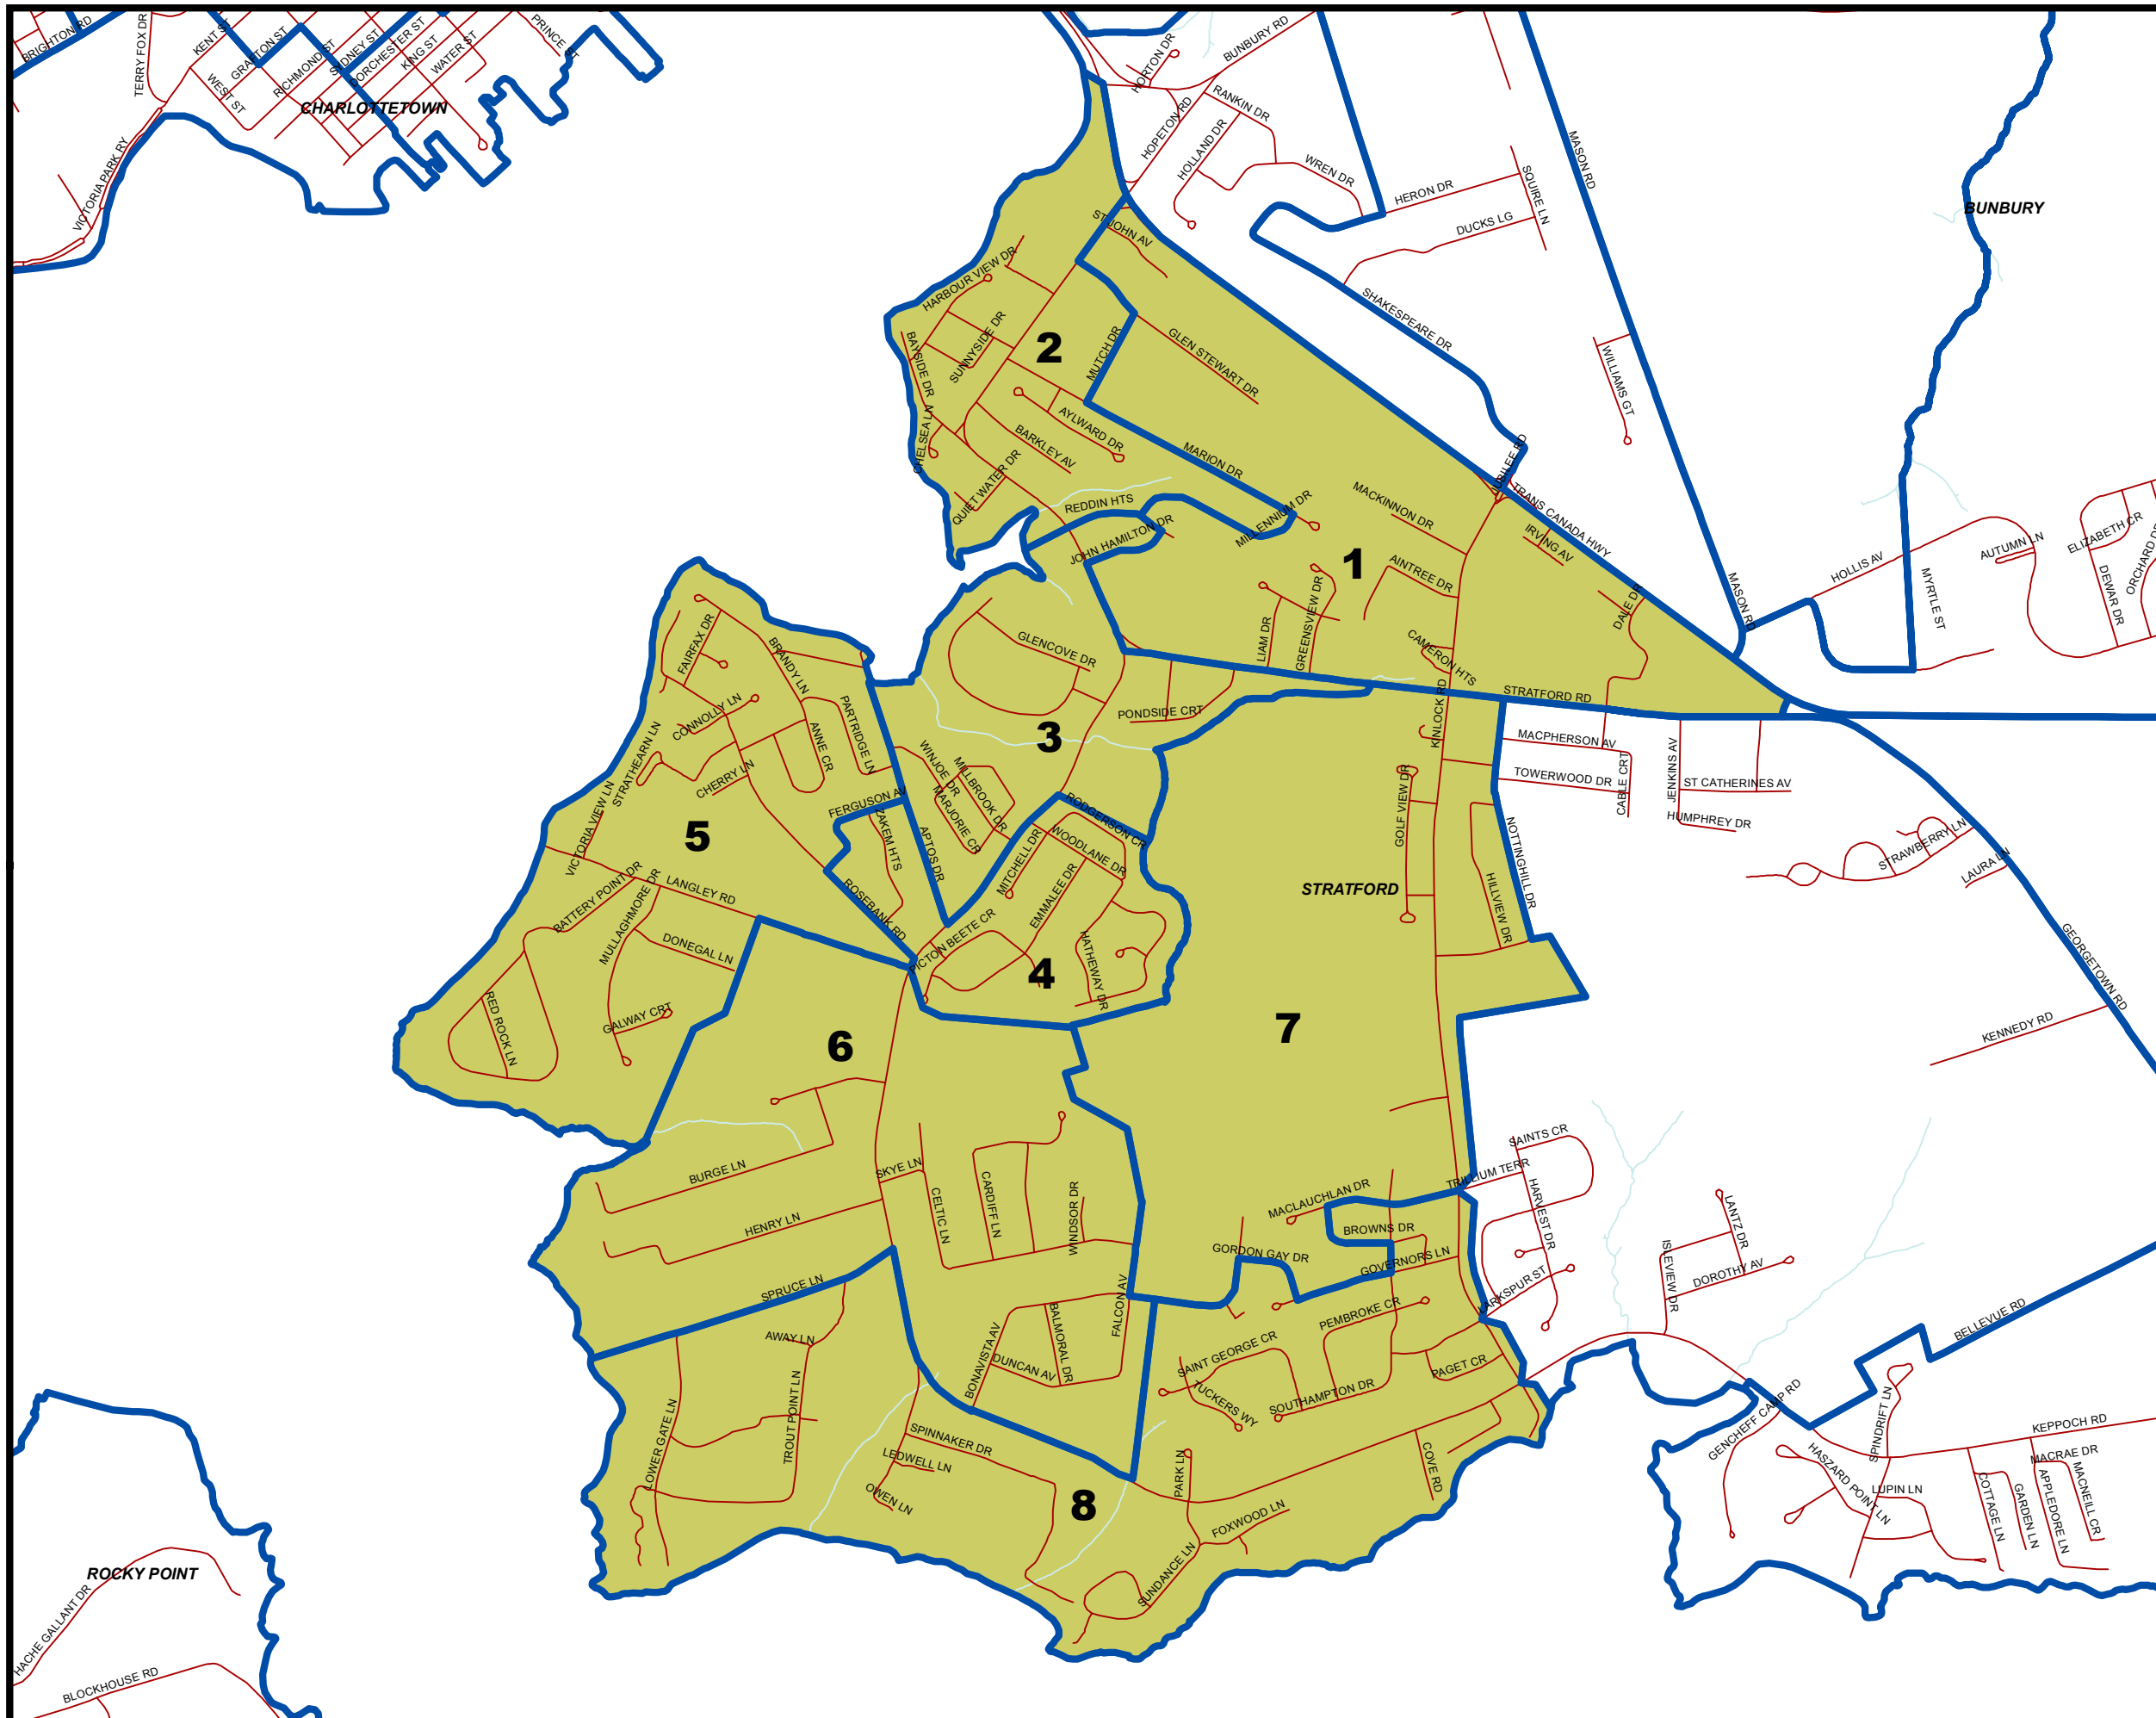

**Provincial Electoral District
No. 6
Stratford - Keppoch**

Polling Divisions

- 1 - GLEN STEWART
- 2 - SOUTHPORT
- 3 - PONDSIDE
- 4 - WOODLANE
- 5 - BATTERY POINT
- 6 - RADCLIFFE
- 7 - FOX MEADOWS
- 8 - SUNDANCE

Legend

Polling Divisions

An elector's polling division is determined by the location of the elector's civic address rather than in accordance with the physical location of the elector's residence.

Where a street or road is used as a boundary, electors living on opposite sides of that street or road will vote in different polling divisions

The maps are designed as a general index of the electoral district divisions and are not intended to be used for measurements or for legal purposes.

176 Great George Street, Suite 160
Charlottetown, PE C1A 4K9
1-888-234-8683
www.electionspei.ca