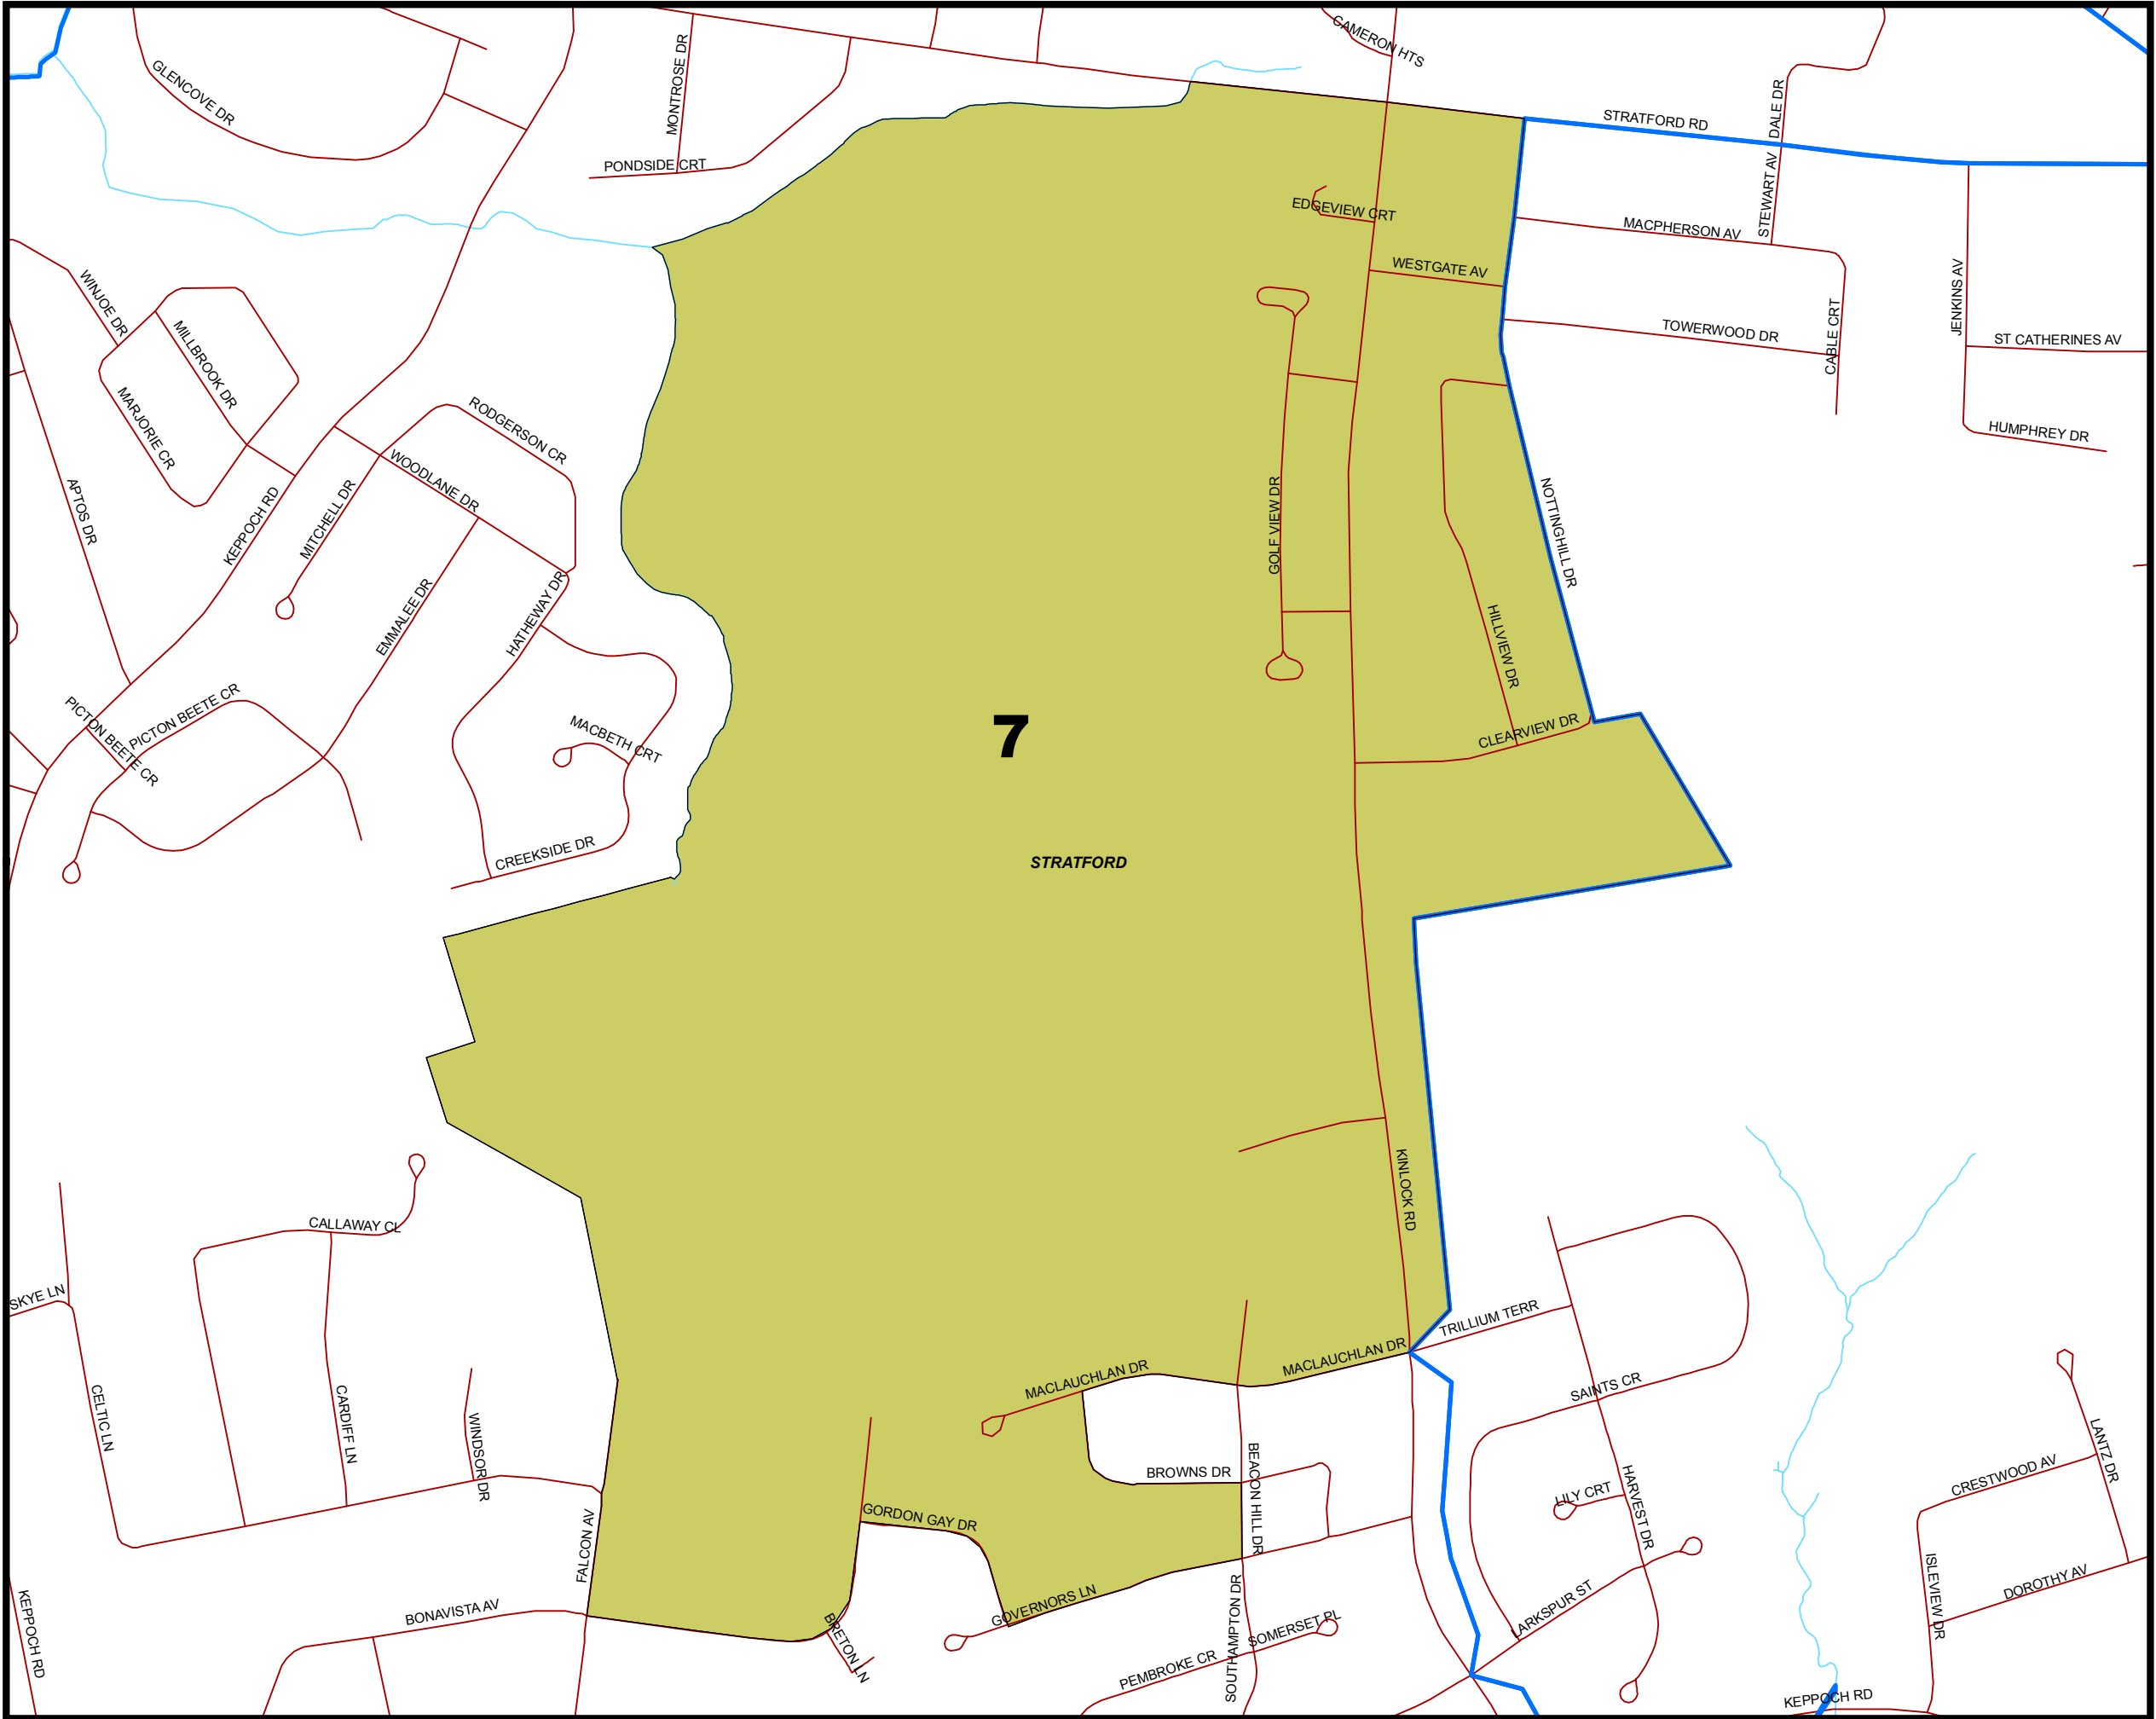

Provincial Electoral District

No. 6
Stratford - Keppoch

Polling Division

No. 7
FOX MEADOWS

Legend

Polling Division

Note:
The maps are designed as a general index of the electoral district divisions and are not intended to be used for measurements or for legal purposes.

176 Great George Street, Suite 160
Charlottetown, PE C1A 4K9
1-888-234-8683
www.electionspei.ca