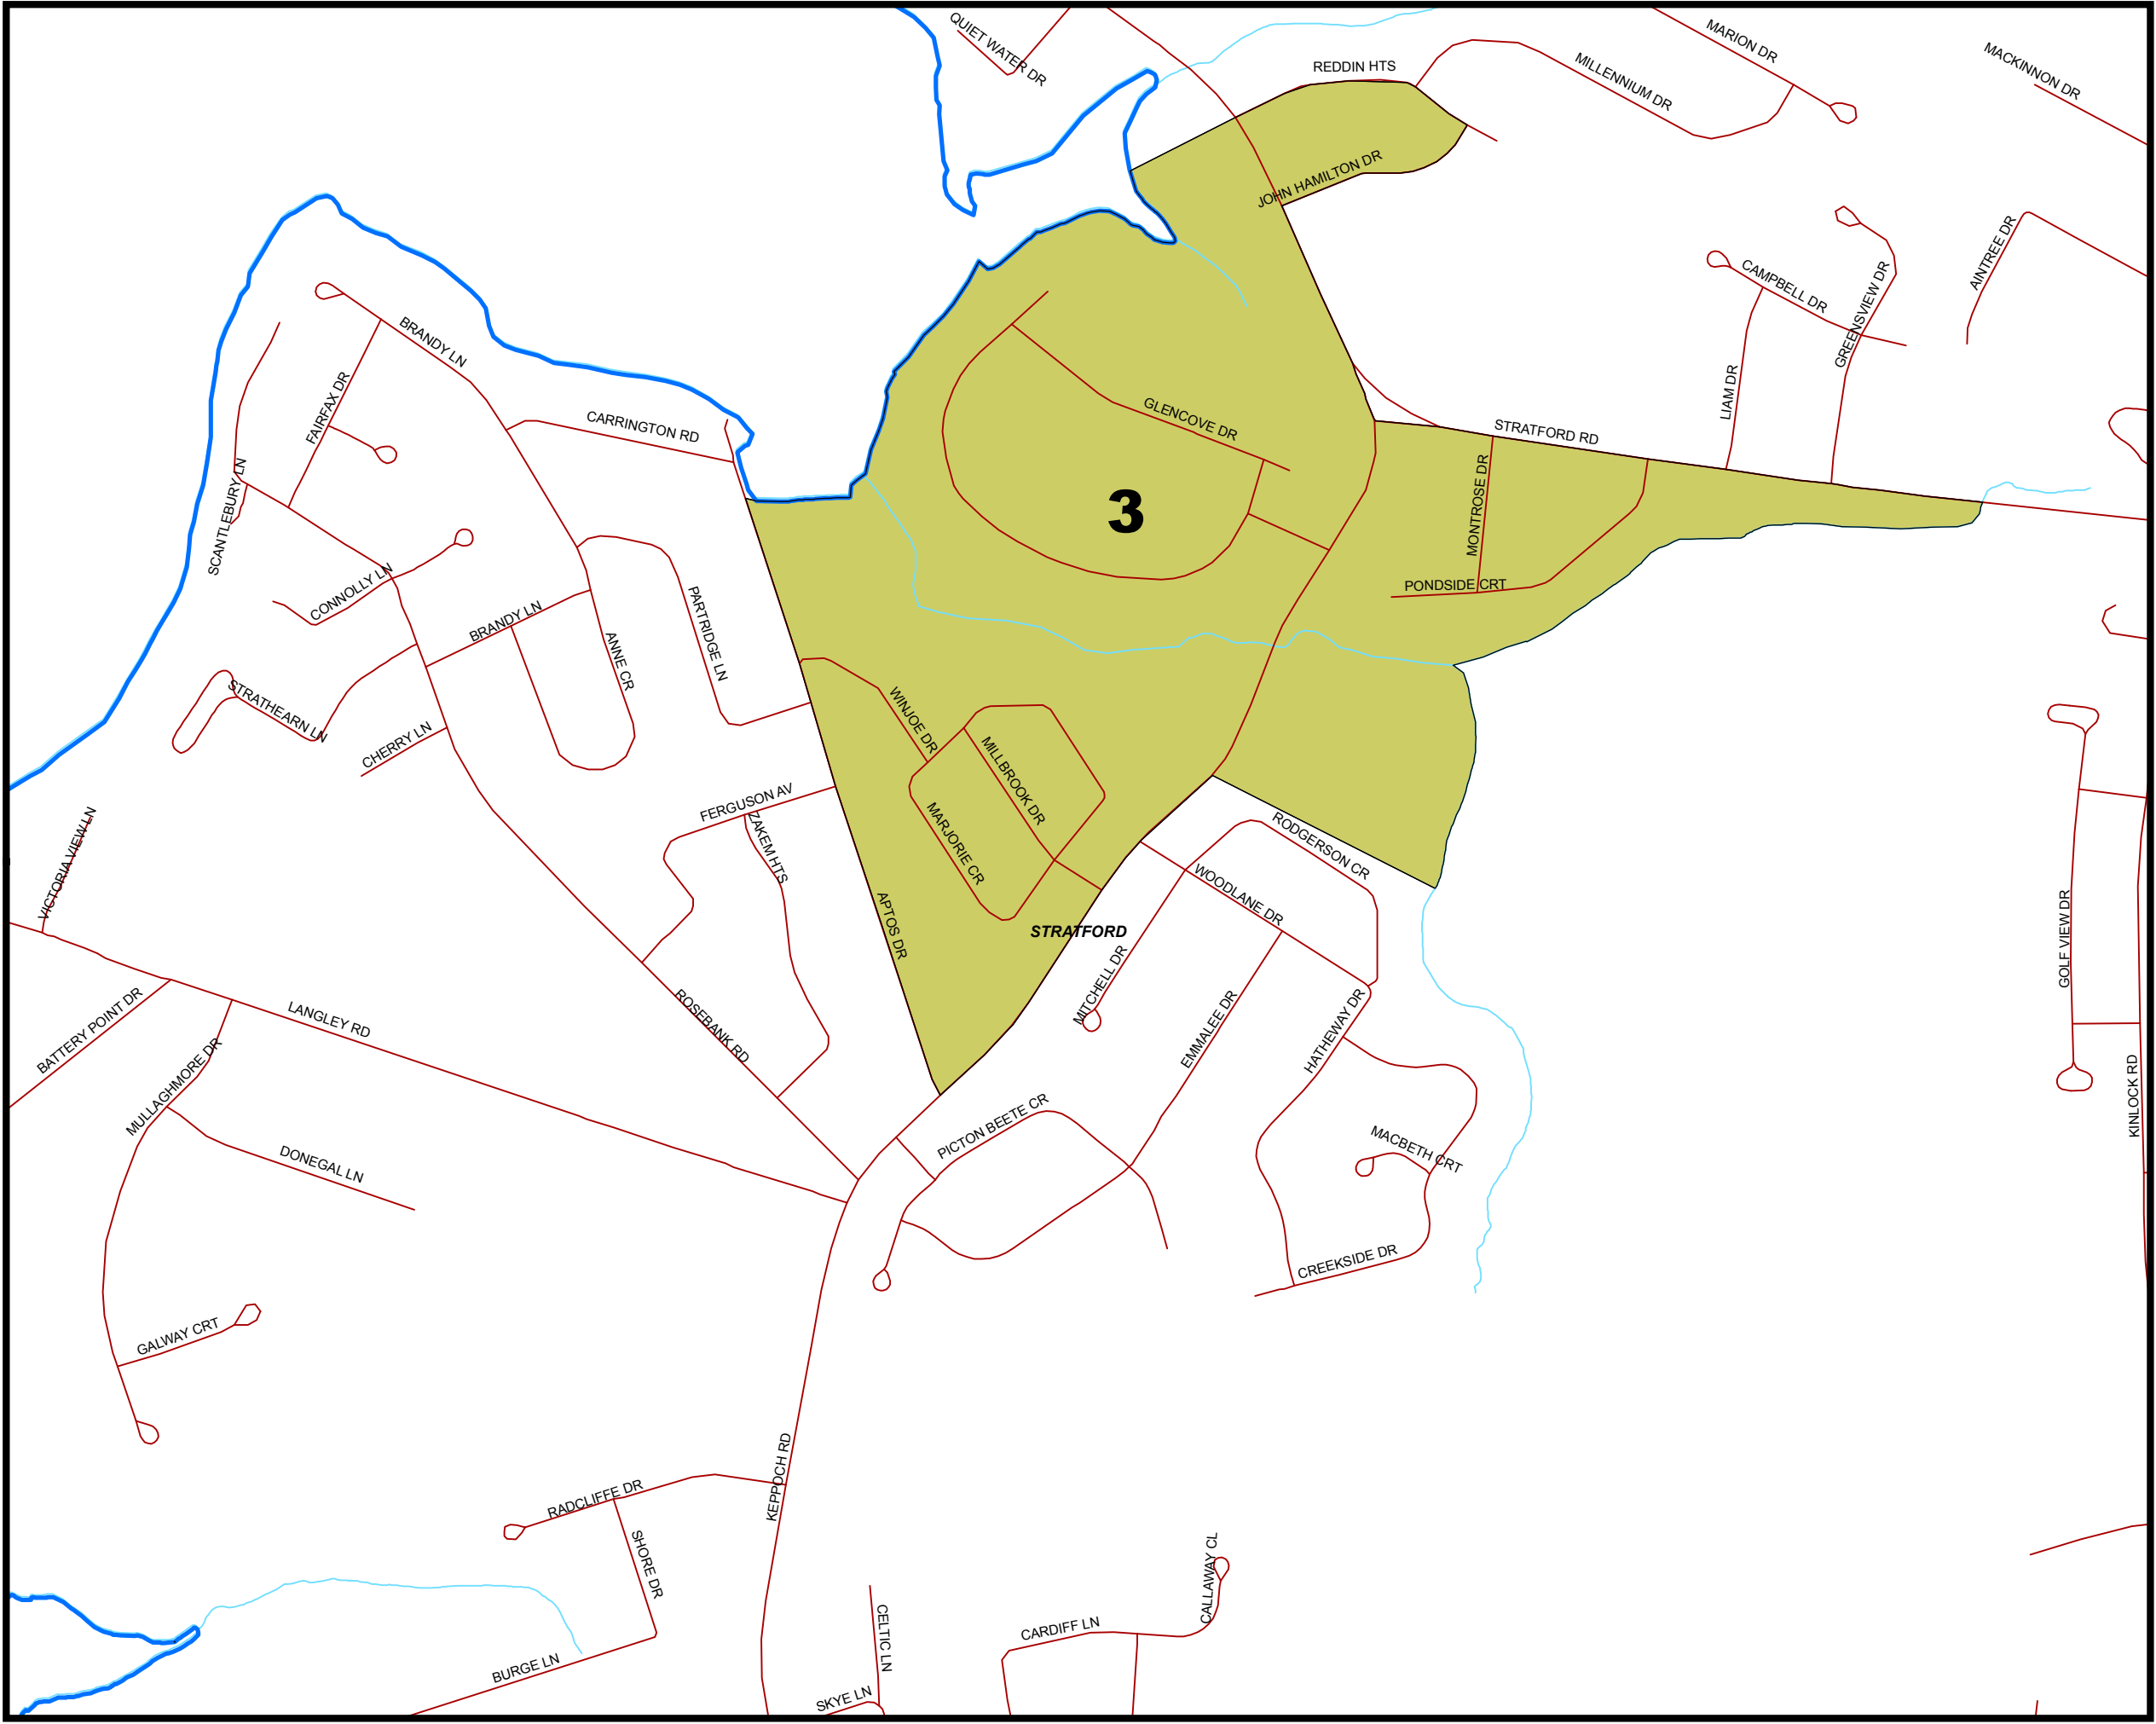

Provincial Electoral District

No. 6
Stratford - Keppoch

Polling Division

No. 3
PONDSIDE

Legend

Polling Division

Note:
The maps are designed as a general index of the electoral district divisions and are not intended to be used for measurements or for legal purposes.

176 Great George Street, Suite 160
Charlottetown, PE C1A 4K9
1-888-234-8683
www.electionspei.ca