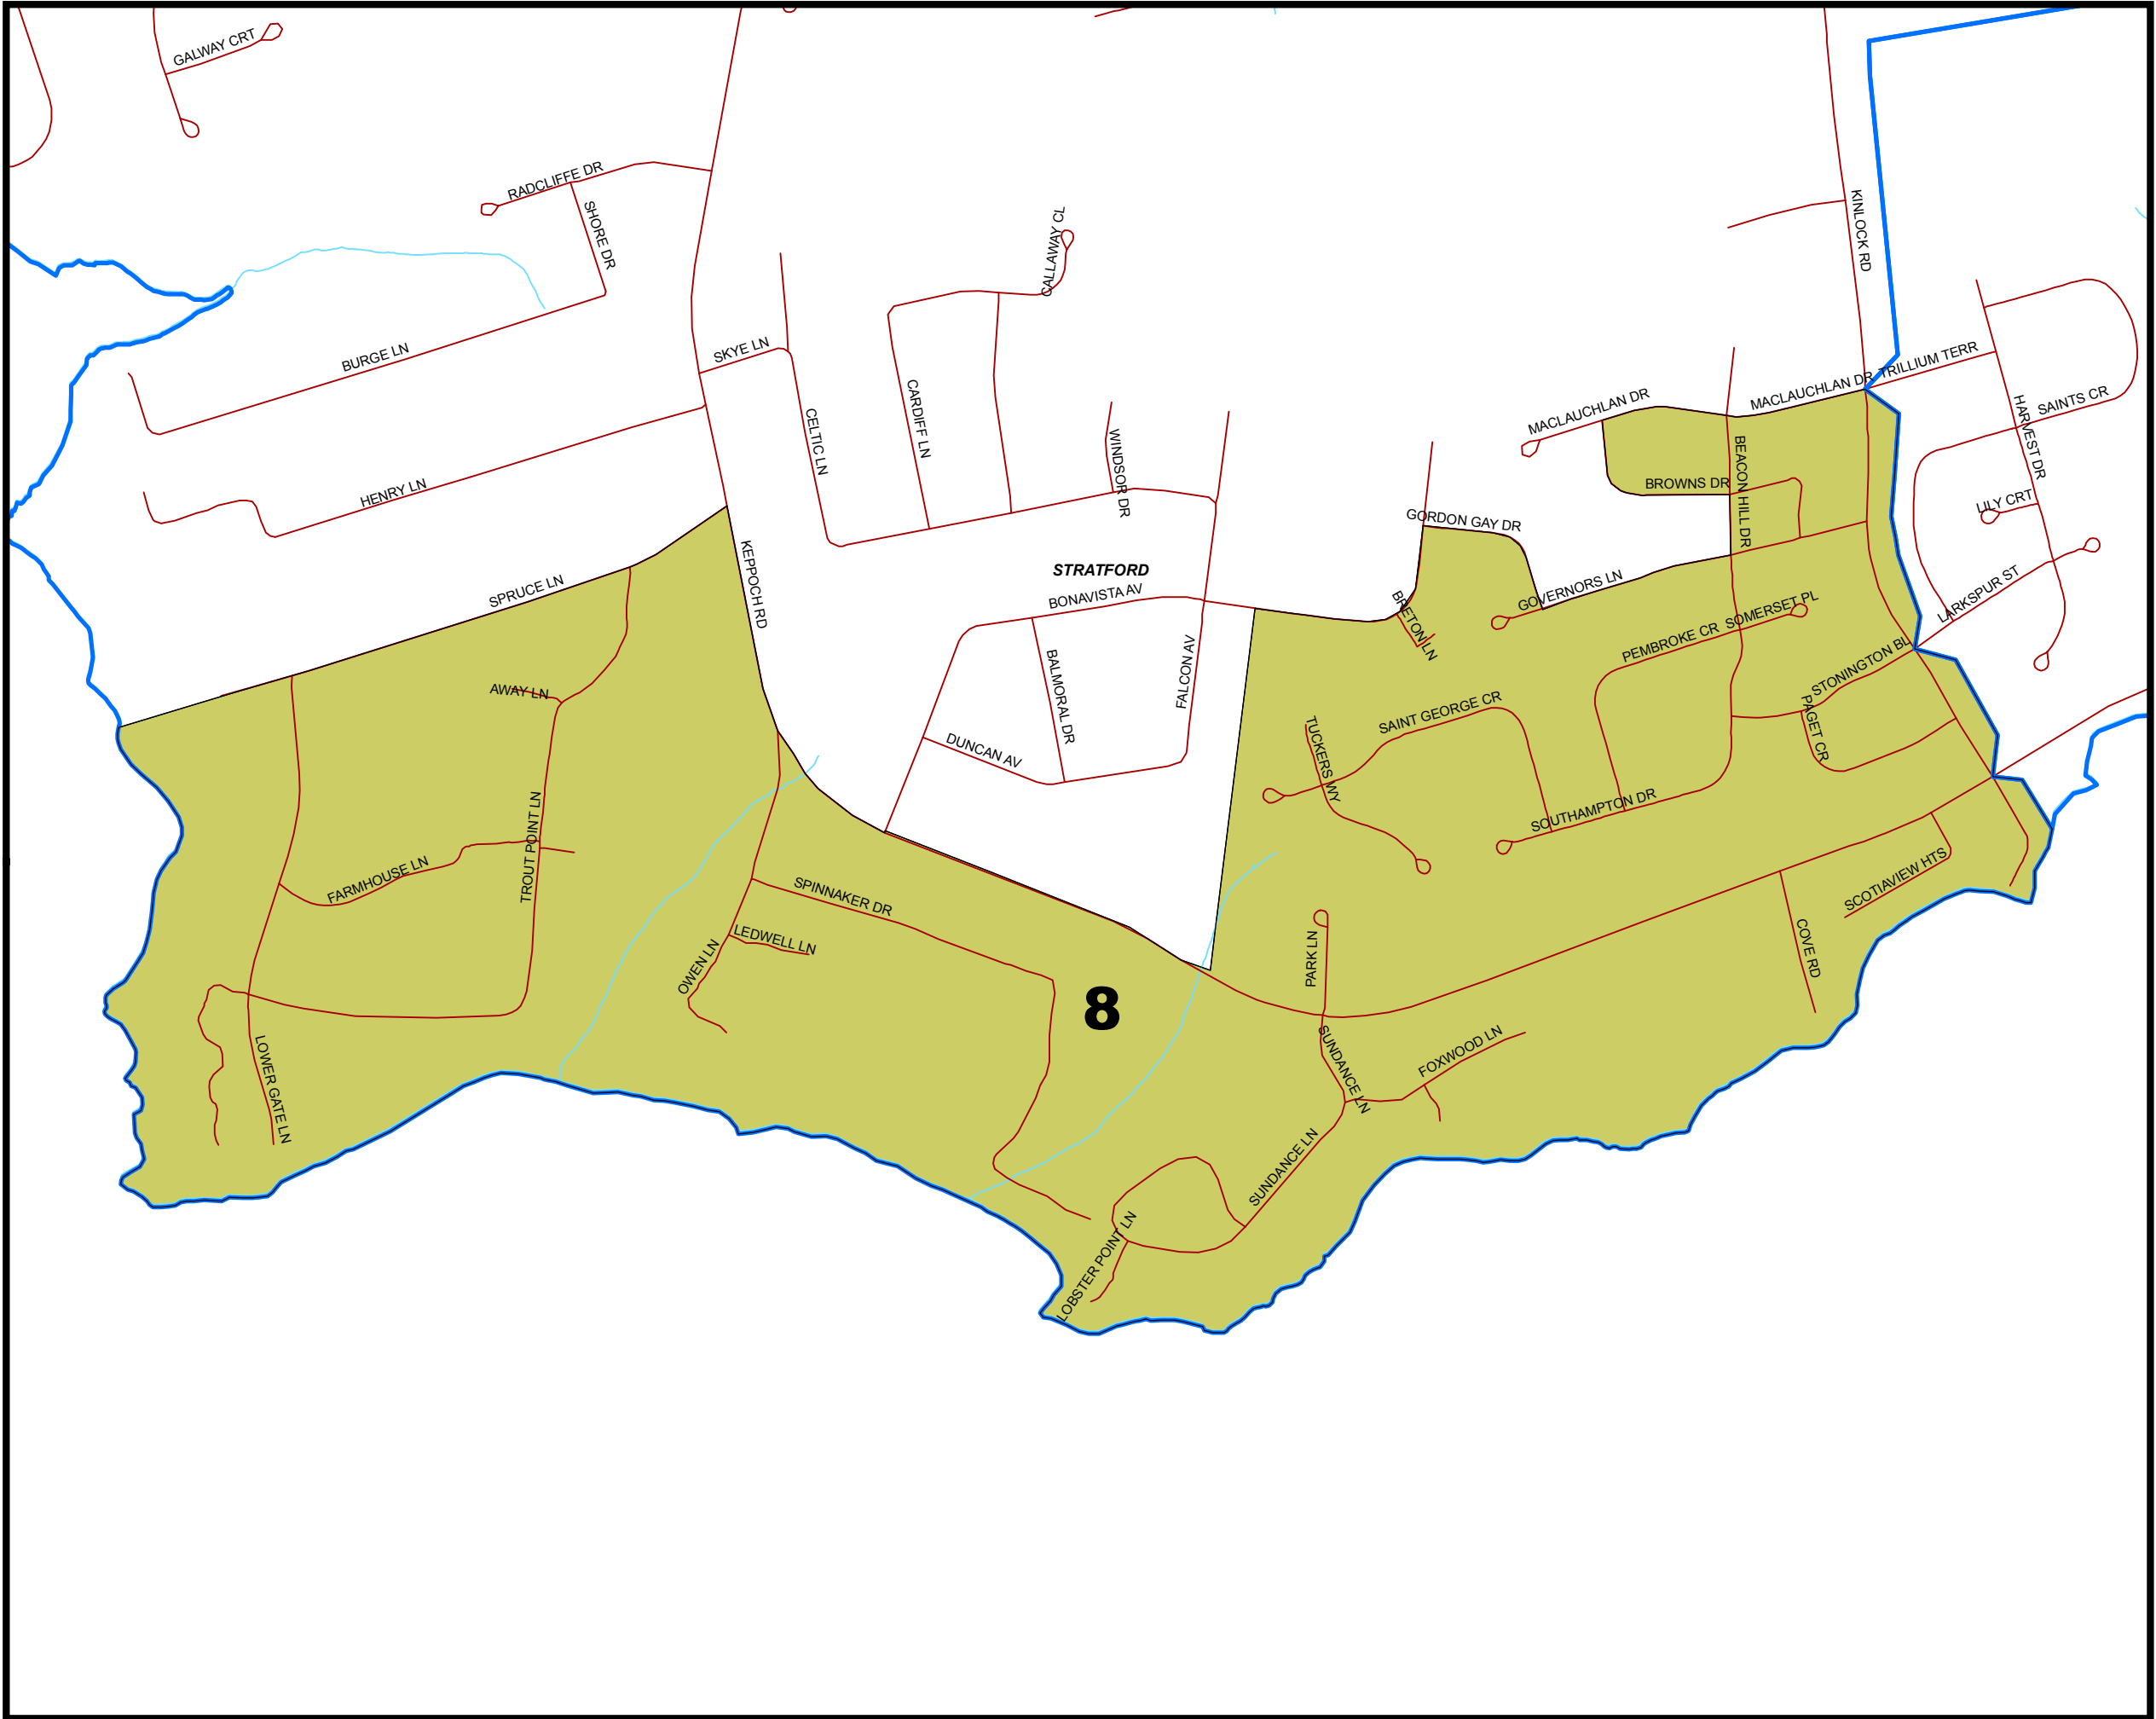

Provincial Electoral District

No. 6
Stratford - Keppoch

Polling Division

No. 8
SUNDANCE

Legend

Polling Division

Note:
The maps are designed as a general index of the electoral district divisions and are not intended to be used for measurements or for legal purposes.

176 Great George Street, Suite 160
Charlottetown, PE C1A 4K9
1-888-234-8683
www.electionspei.ca