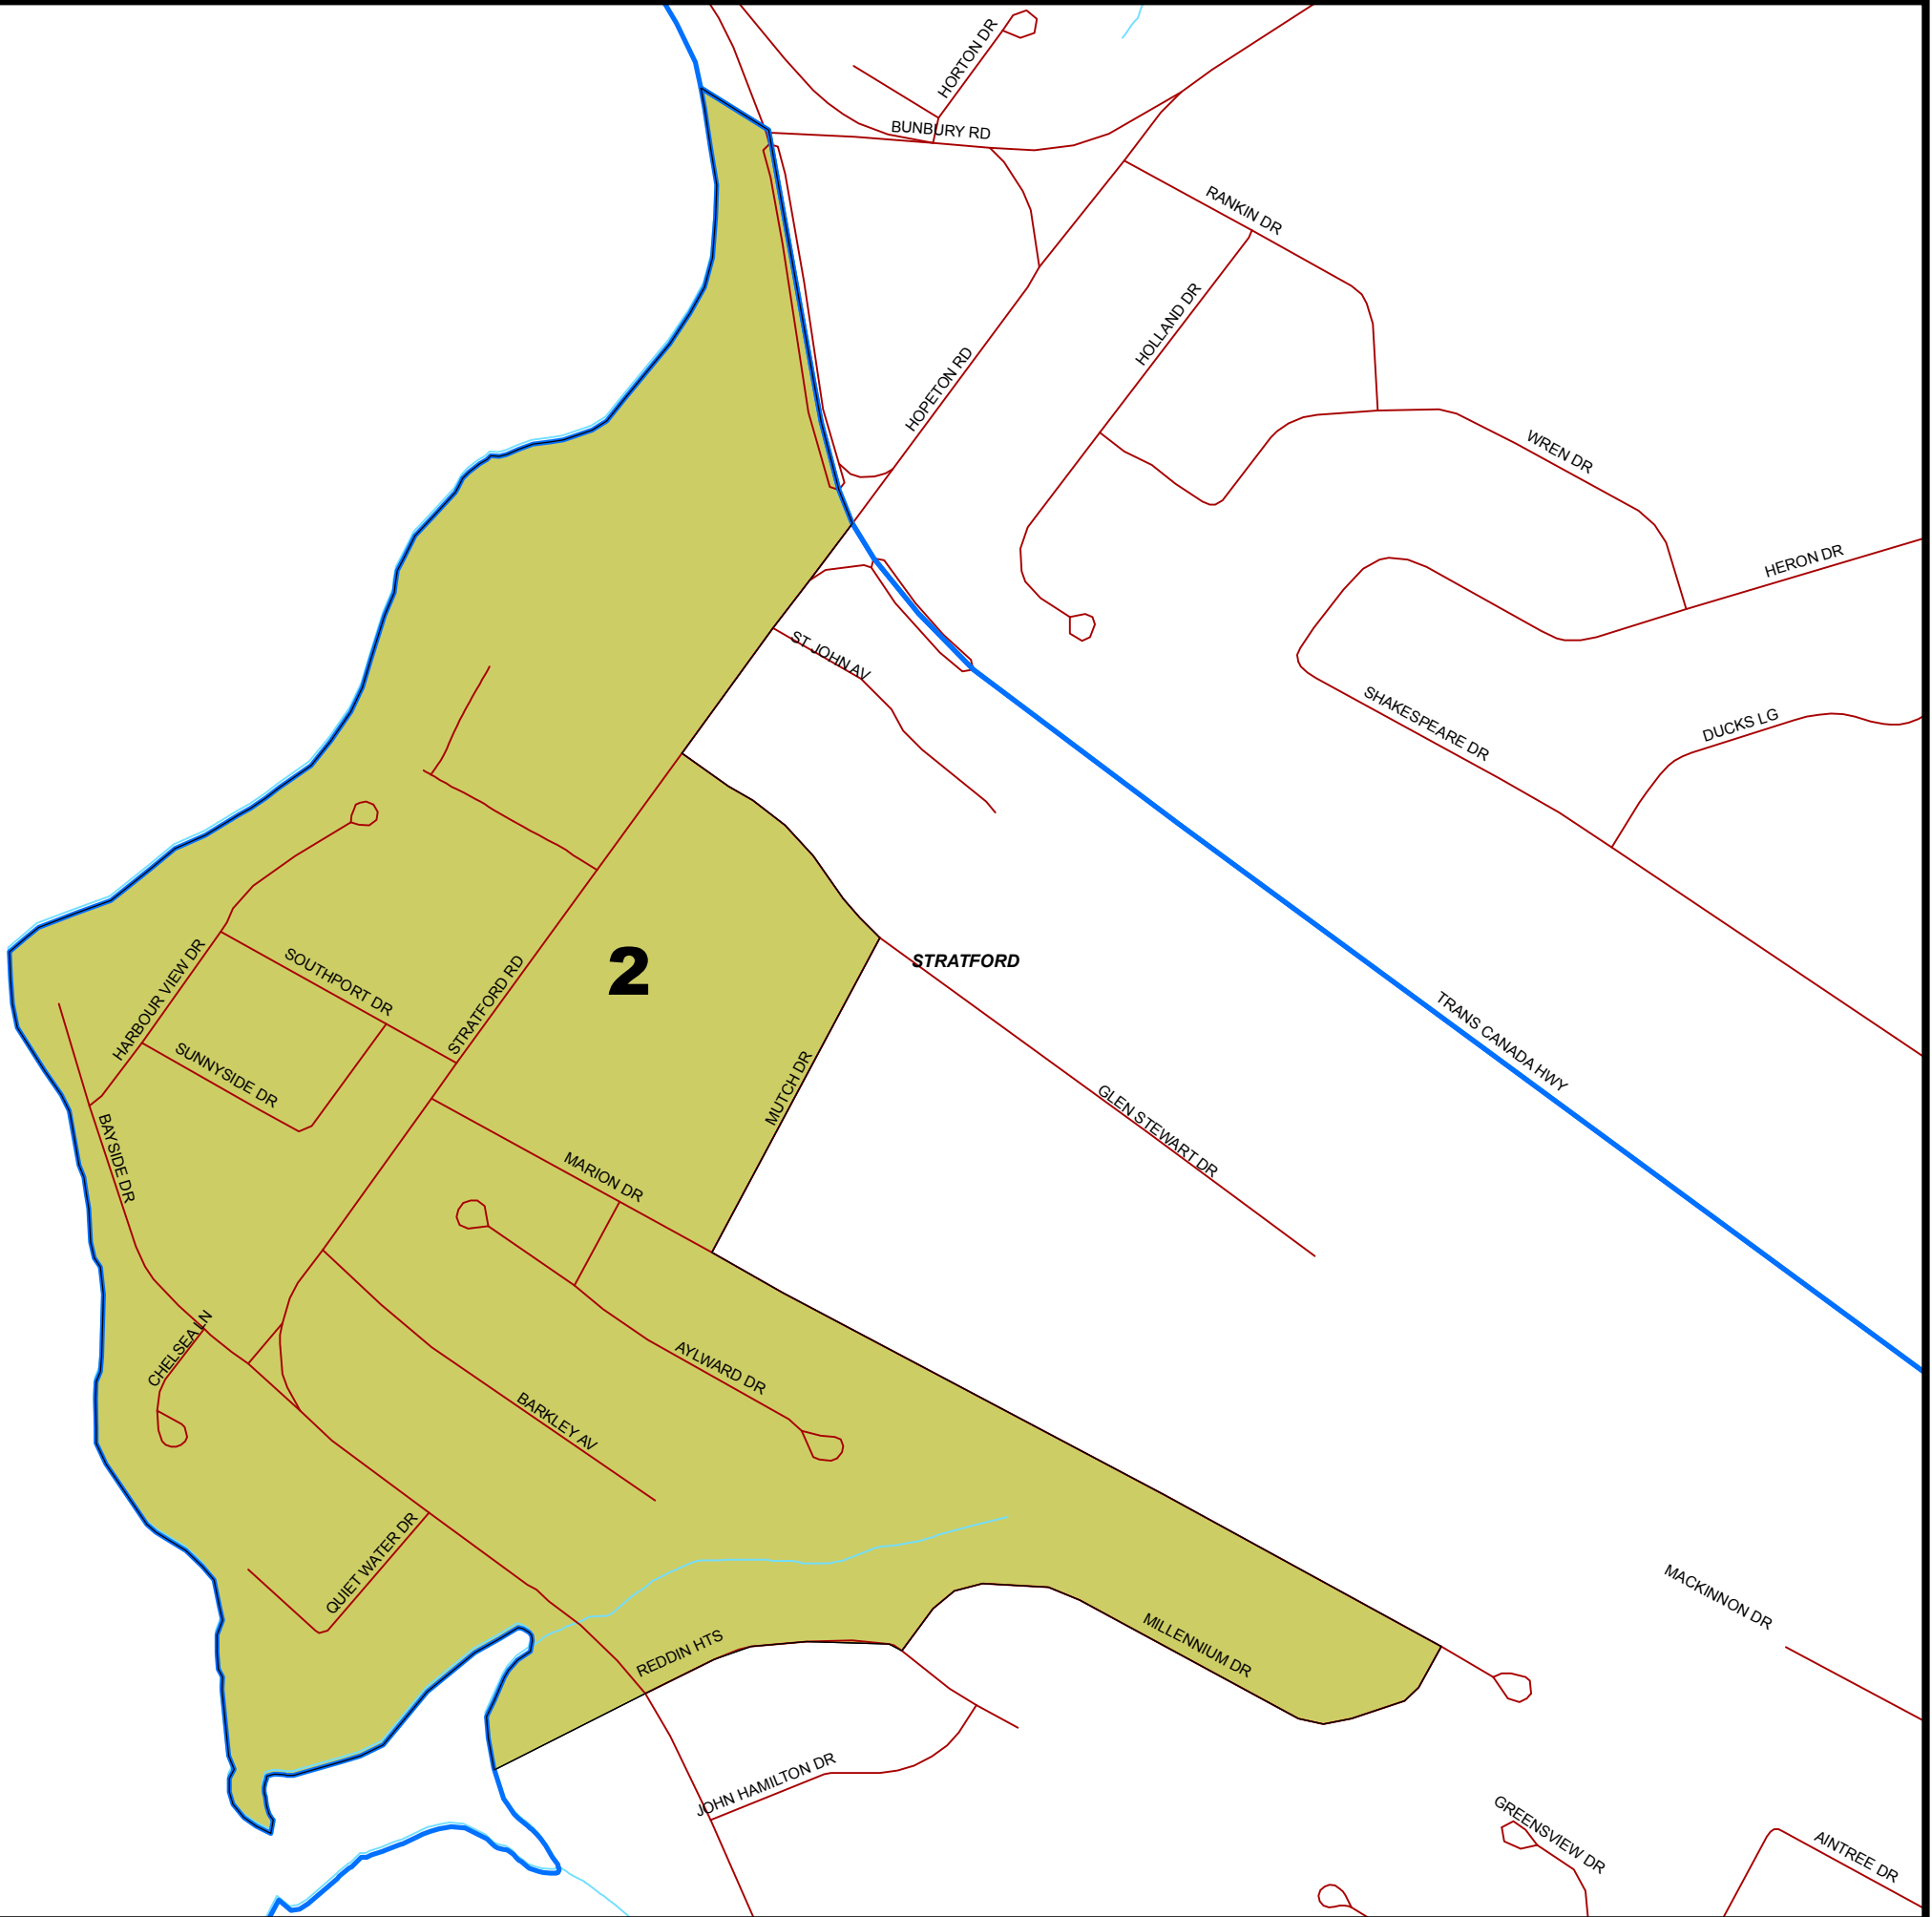

Provincial Electoral District

No. 6
Stratford - Keppoch

Polling Division

No. 2
SOUTHPORT

Legend

Polling Division

Note:
The maps are designed as a general index of the electoral district divisions and are not intended to be used for measurements or for legal purposes.

176 Great George Street, Suite 160
Charlottetown, PE C1A 4K9
1-888-234-8683
www.electionspei.ca