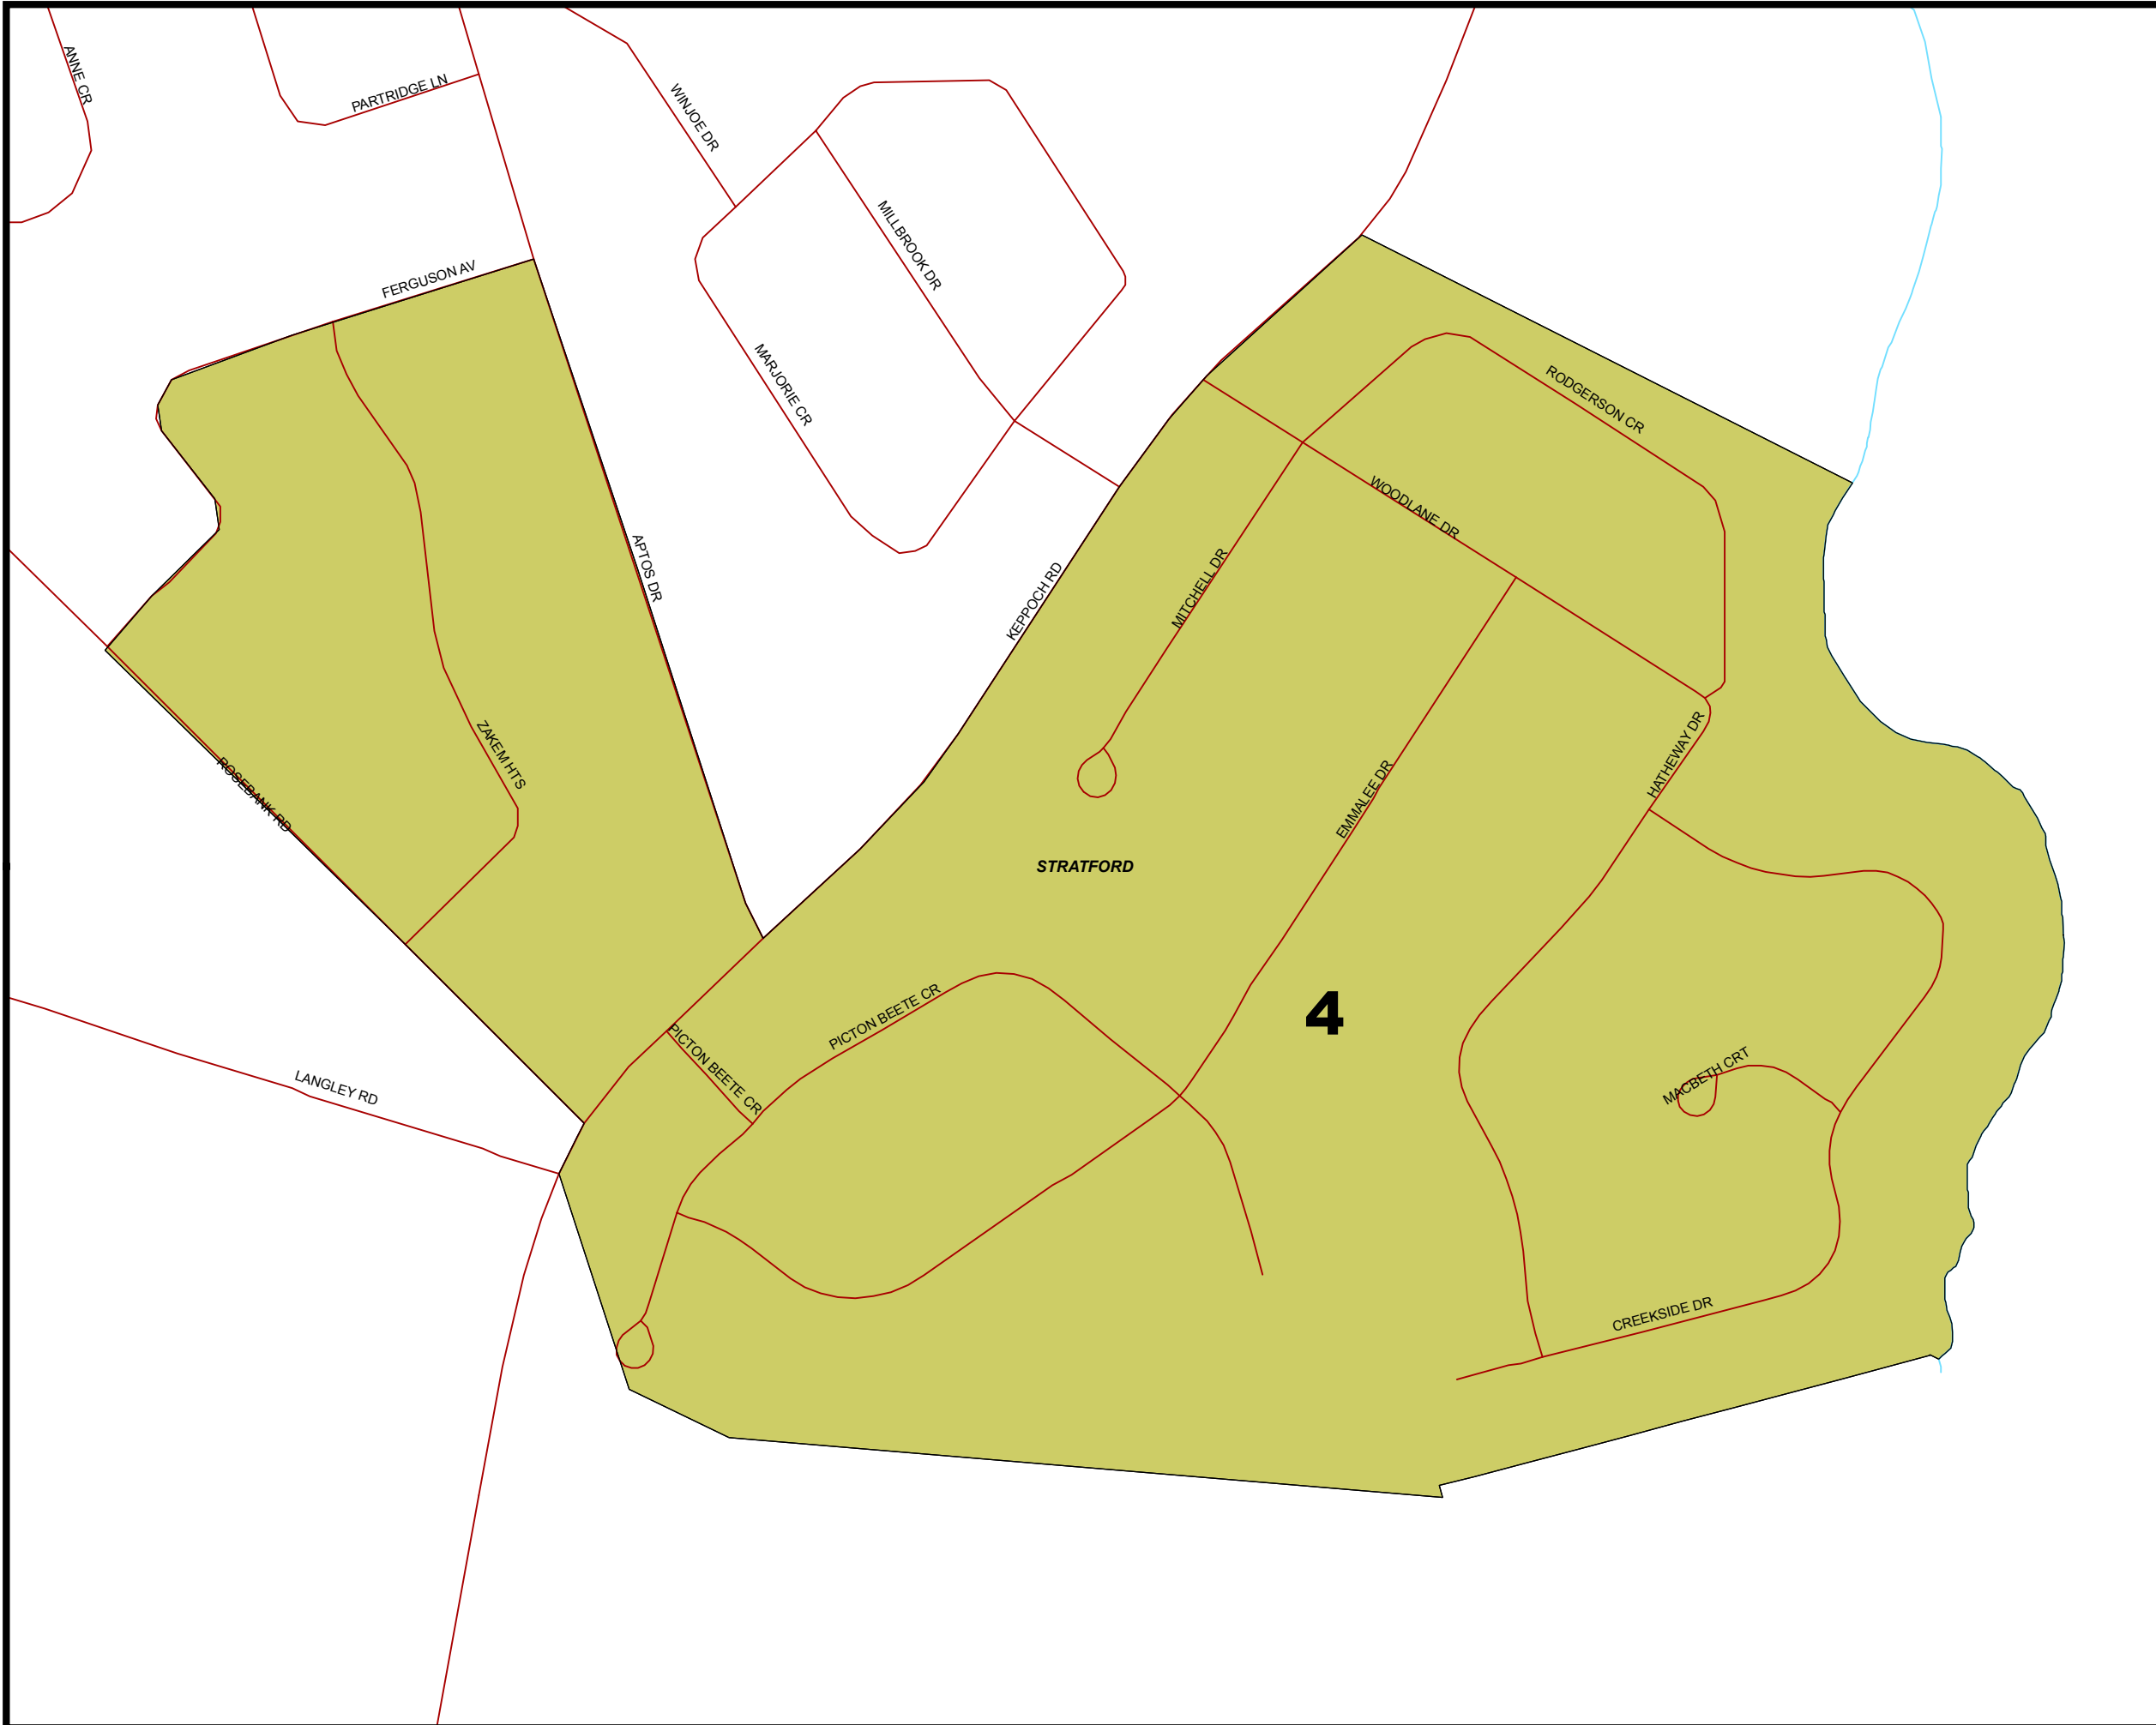

Provincial Electoral District
No. 6
Stratford - Keppoch
Polling Division
No. 4
WOODLANE

Legend
Polling Division

Note:
The maps are designed as a general index of the electoral district divisions and are not intended to be used for measurements or for legal purposes.

Elections
Prince Edward Island
176 Great George Street, Suite 160
Charlottetown, PE C1A 4K9
1-888-234-8683
www.electionspei.ca