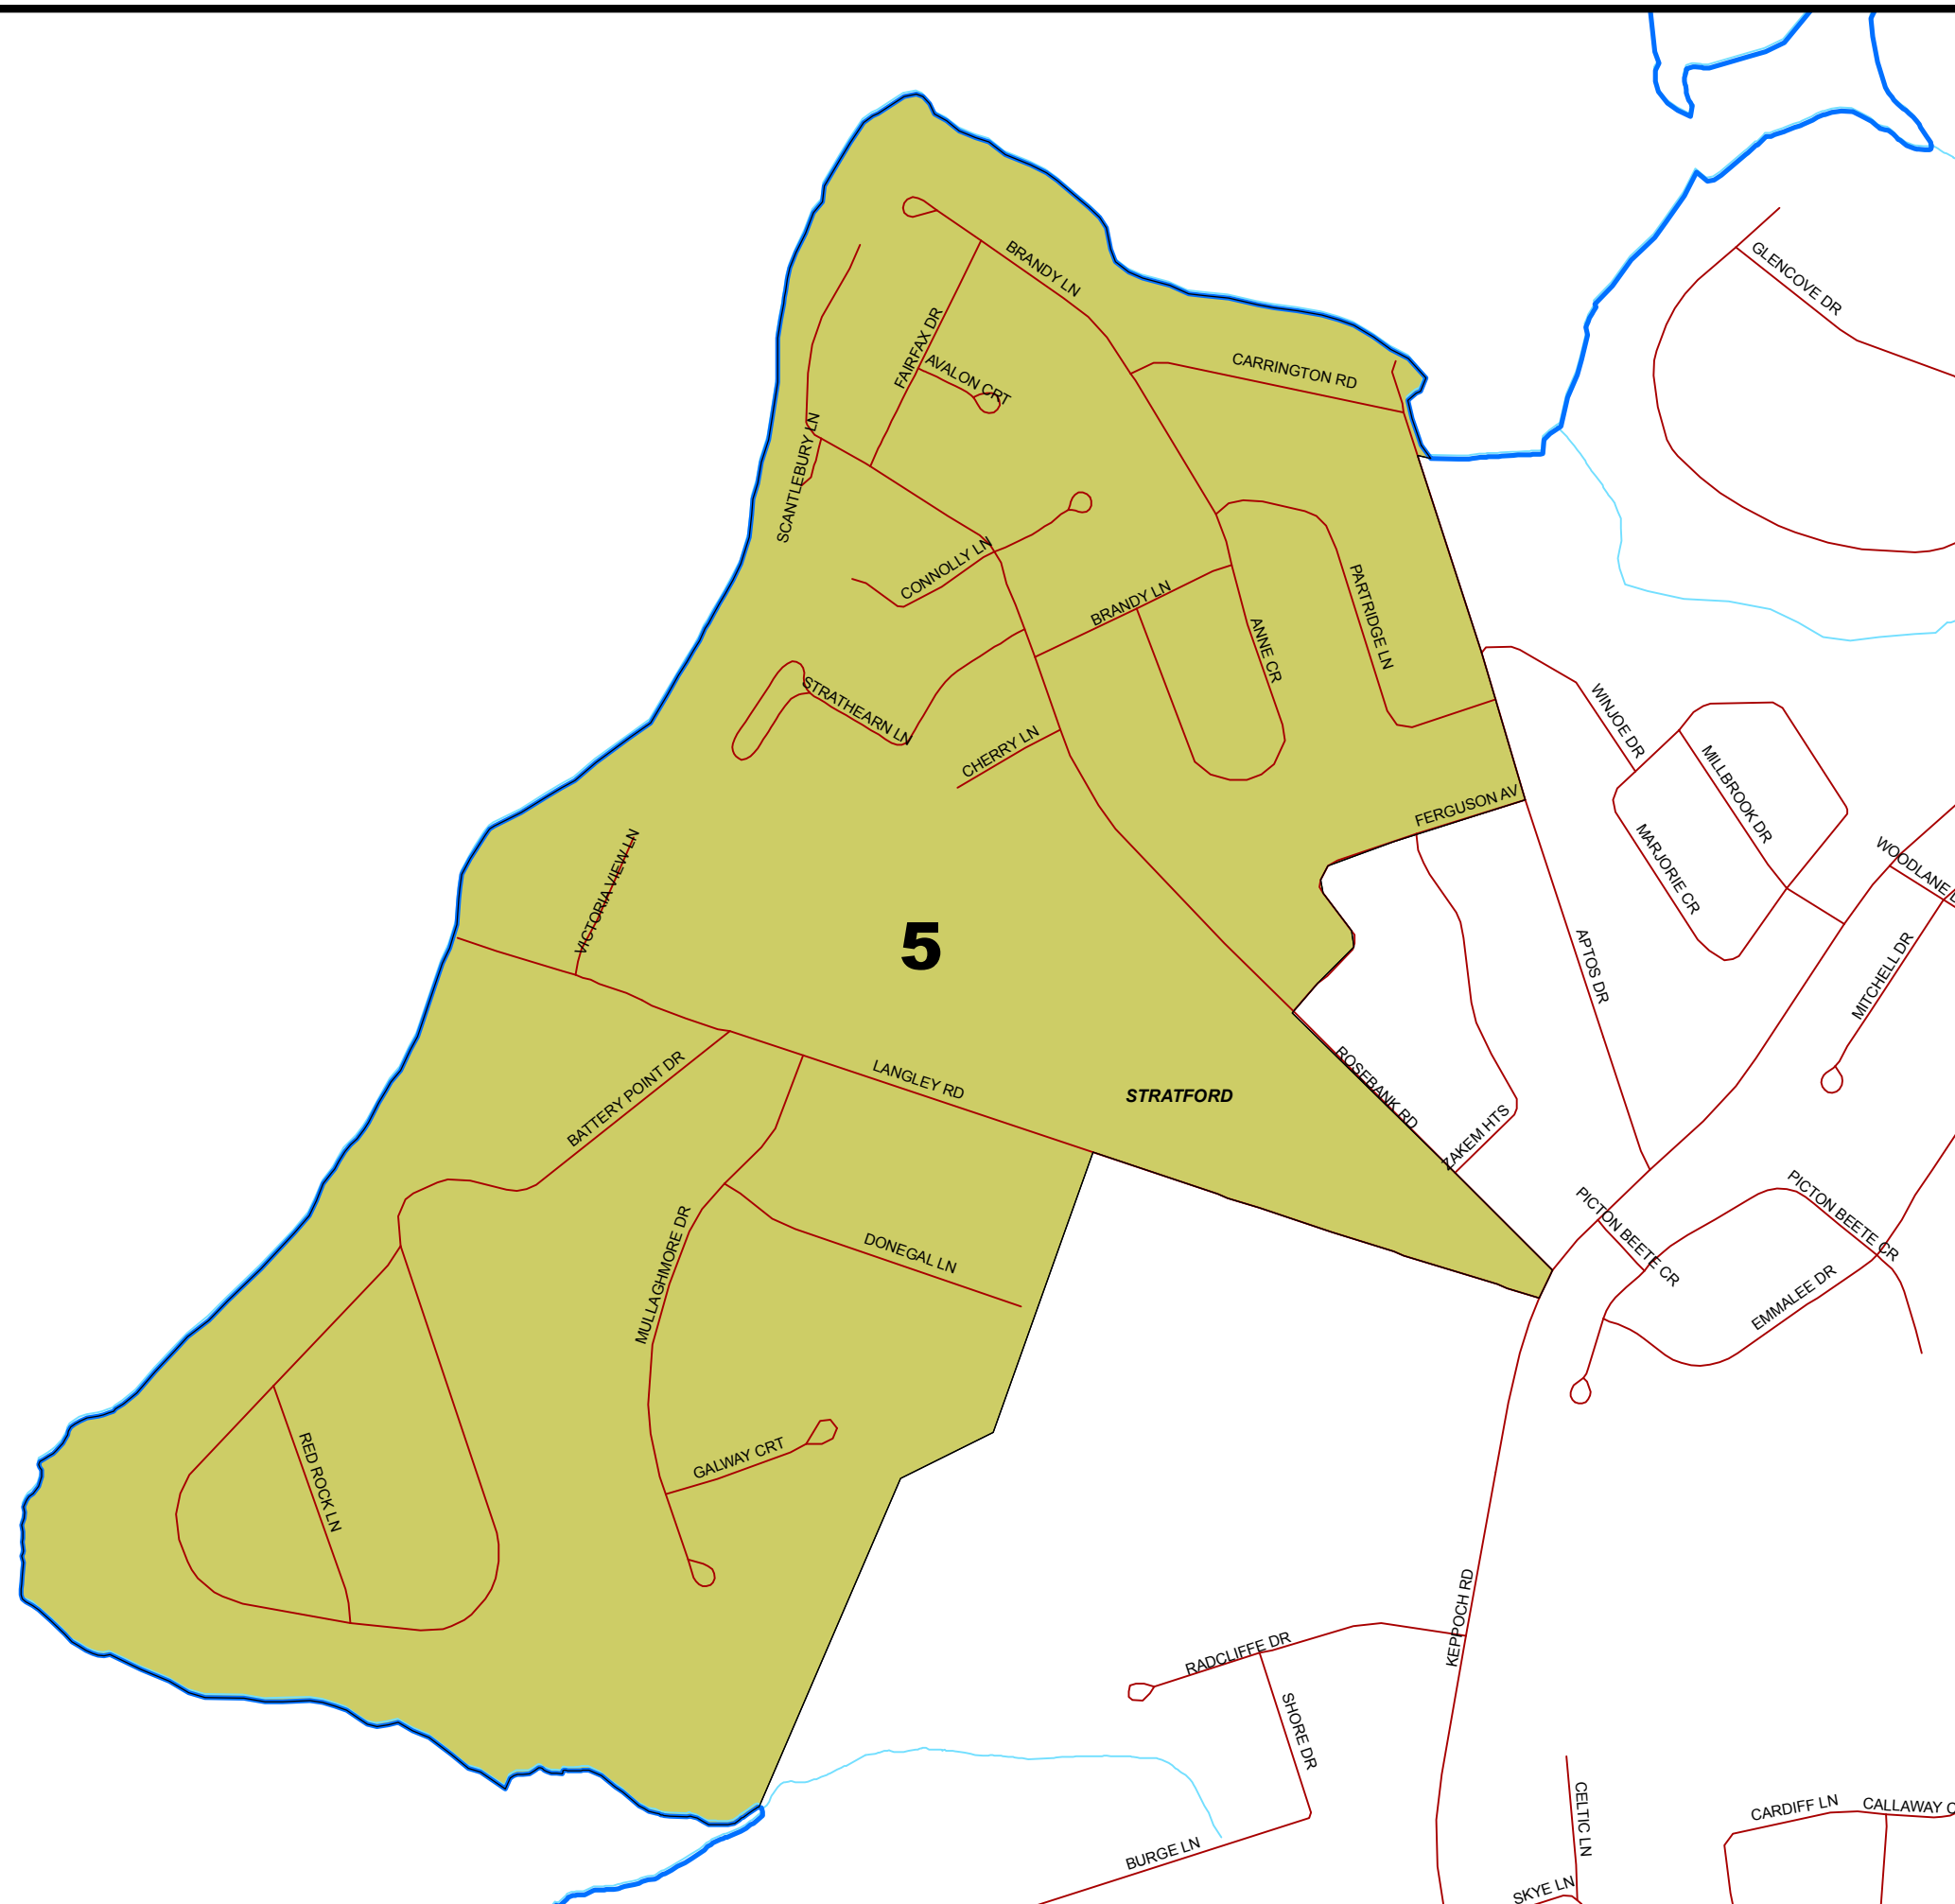

Provincial Electoral District

No. 6
Stratford - Keppoch

Polling Division

No. 5
BATTERY POINT

Legend

 Polling Division

Note:
The maps are designed as a general index of the electoral district divisions and are not intended to be used for measurements or for legal purposes.