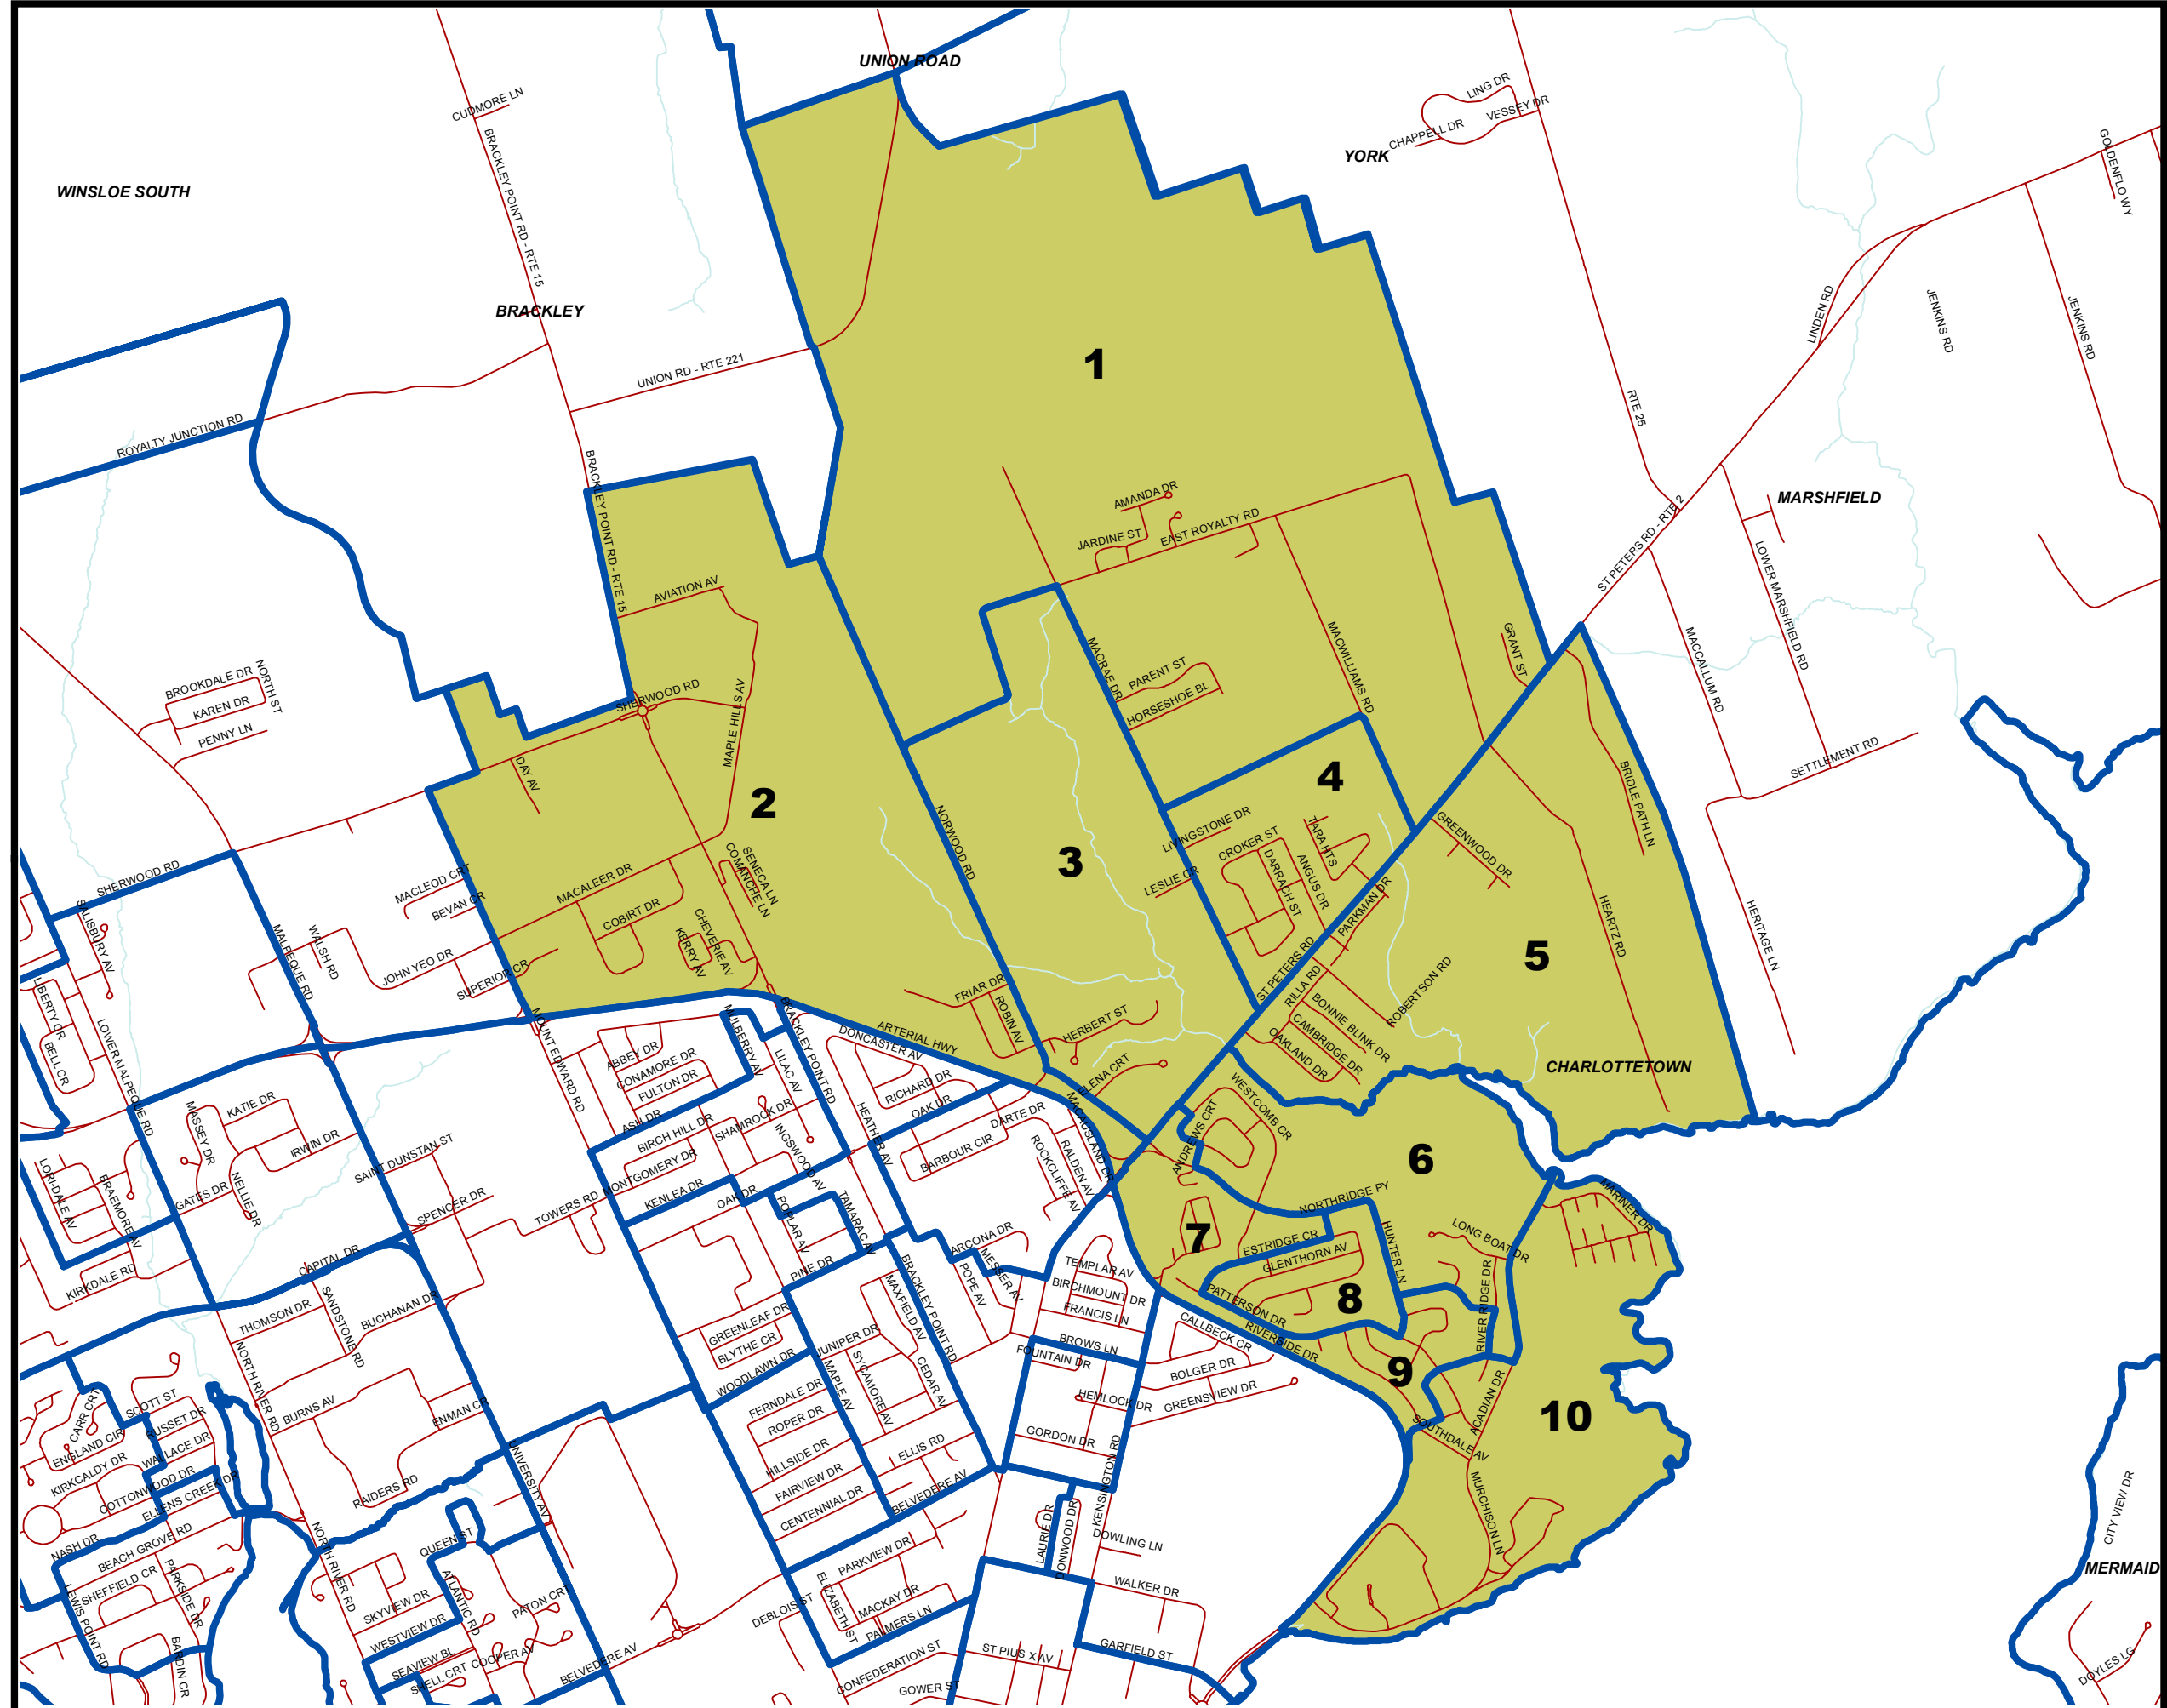

**Provincial Electoral District
No. 9
Charlottetown - Hillsborough Park**

1. **Polling Divisions**
2. 1 - EAST ROYALTY
   - 2 - MAPLE HILLS
   - 3 - NORWOOD
   - 4 - AVONLEA
   - 5 - HEARTZ
   - 6 - NORTHRIDGE
   - 7 - OAKWOOD
   - 8 - GLENTHORN
   - 9 - PARKWOOD
   - 10-ACADIAN

Legend

Polling Divisions

An elector's polling division is determined by the location of the elector's civic address rather than in accordance with the physical location of the elector's residence.

Where a street or road is used as a boundary, electors living on opposite sides of that street or road will vote in different polling divisions

The maps are designed as a general index of the electoral district divisions and are not intended to be used for measurements or for legal purposes.

176 Great George Street, Suite 160
Charlottetown, PE C1A 4K9
1-888-234-8683
www.electionspei.ca