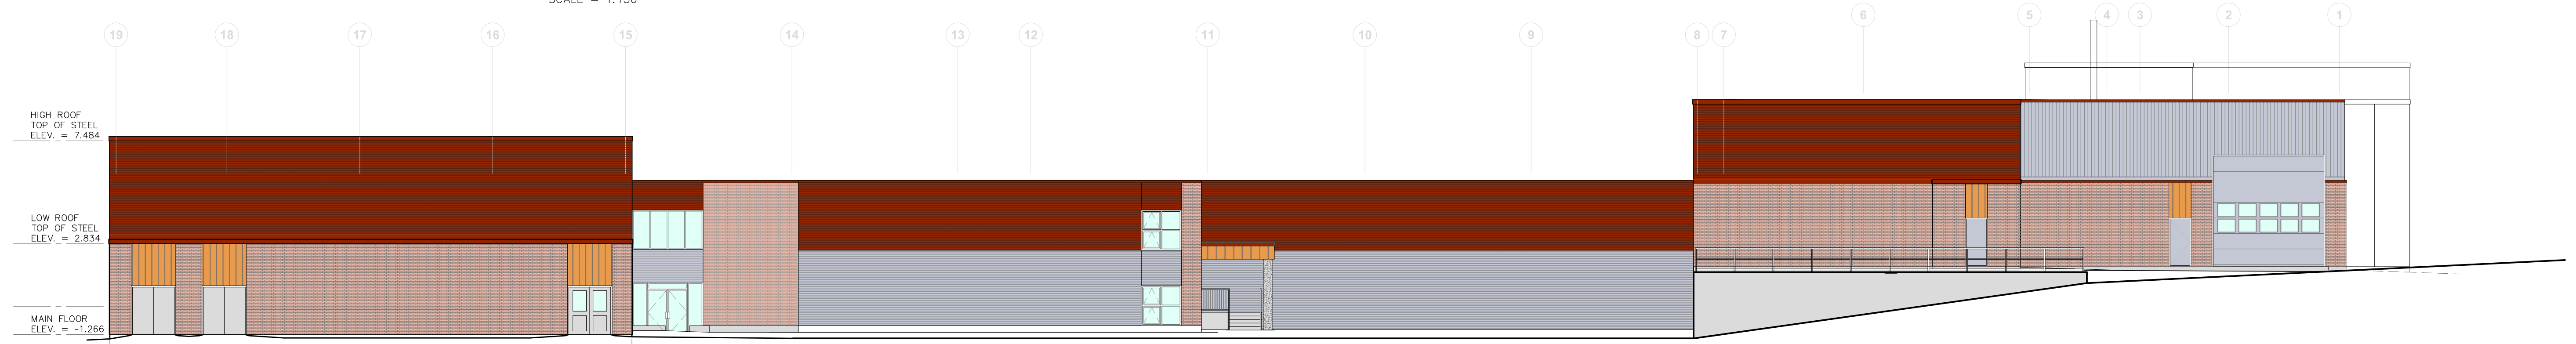

ELEVATION – VIEW 'A' OVERALL (FRONT – LONGWORTH ST.)

SCALE = 1:150

ELEVATION – VIEW 'B' OVERALL (NORTH – LAVIE AVE.)

SCALE = 1:150

ELEVATION – VIEW 'C' OVERALL (REAR/EAST)

SCALE = 1:150

ELEVATION – VIEW 'D' OVERALL (SOUTH END)

SCALE = 1:150

SOURIS K-12 SCHOOL