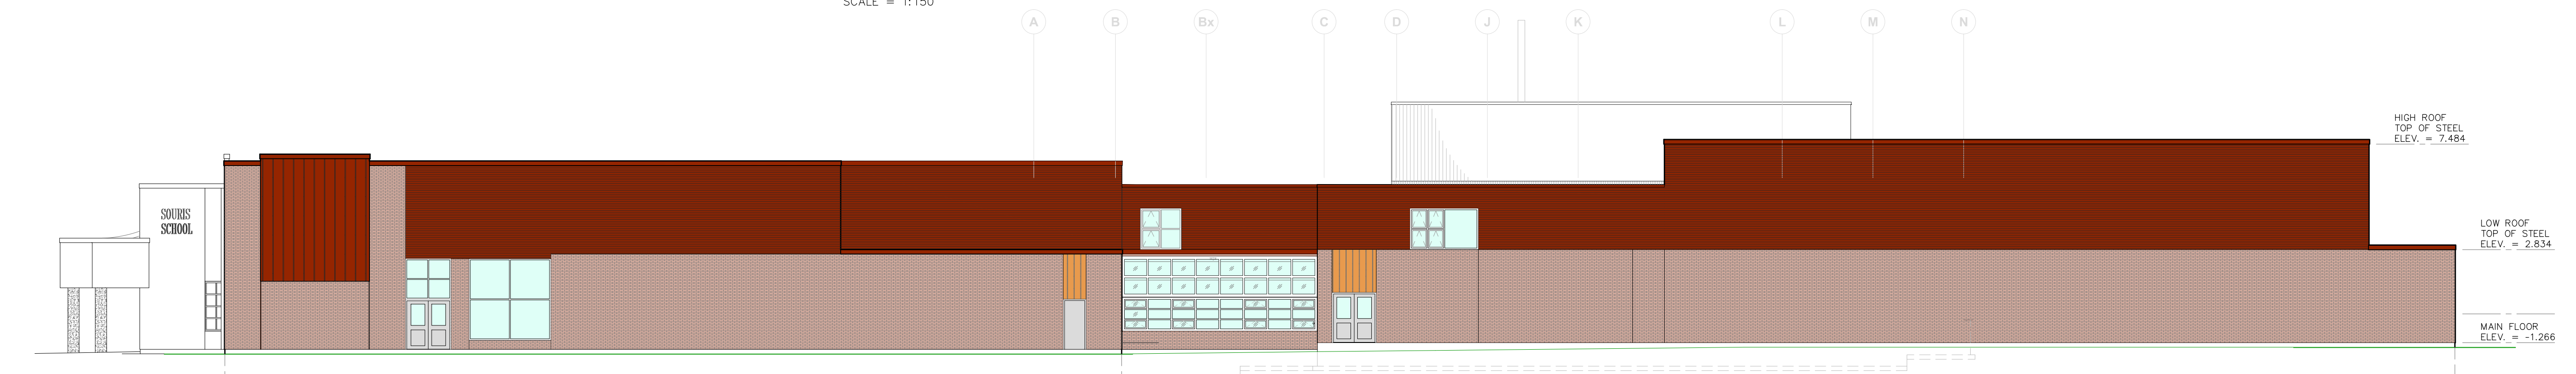

ELEVATION – VIEW 'A' OVERALL (FRONT – LONGWORTH ST.)

SCALE = 1:150

ELEVATION – VIEW 'B' OVERALL (NORTH – LAVIE AVE.)

SCALE = 1:150

ELEVATION – VIEW 'C' OVERALL (REAR/EAST)

SCALE = 1:150

ELEVATION – VIEW 'D' OVERALL (SOUTH END)

SCALE = 1:150

SOURIS K-12 SCHOOL