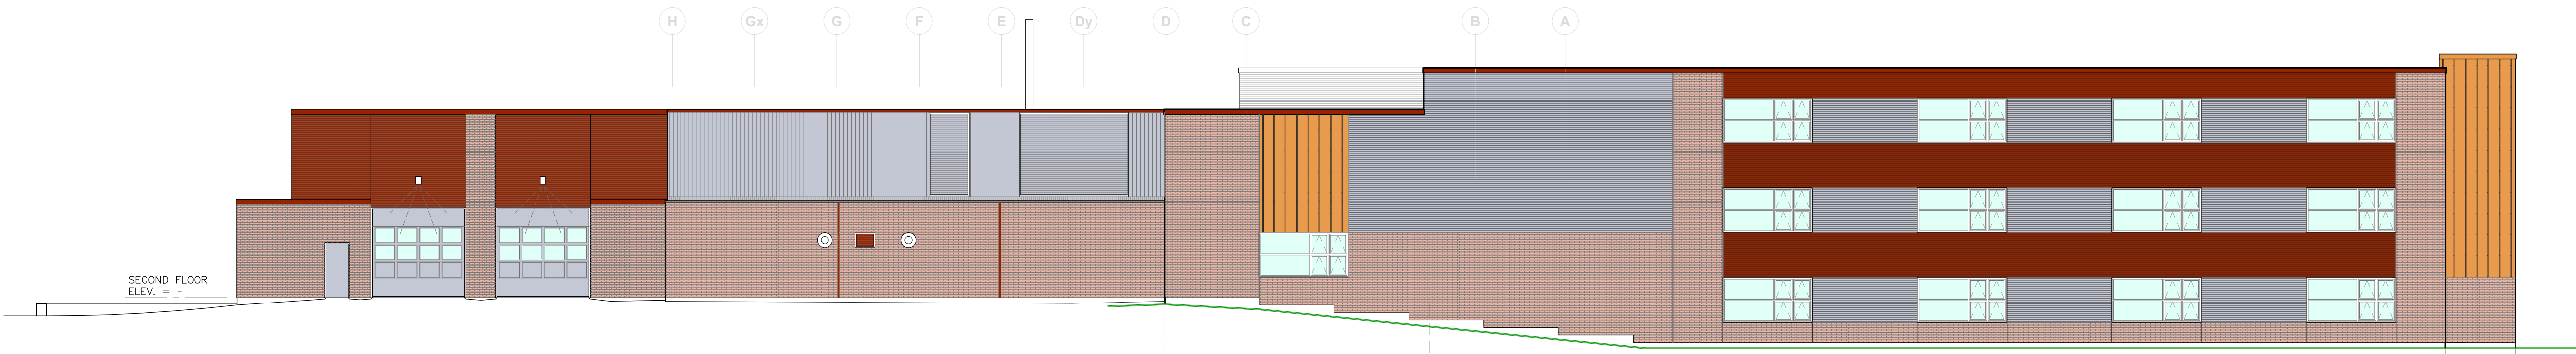

ELEVATION – VIEW 'A' OVERALL (FRONT – LONGWORTH ST.)

SCALE = 1:150

ELEVATION – VIEW 'B' OVERALL (NORTH – LAVIE AVE.)

SCALE = 1:150

ELEVATION – VIEW 'C' OVERALL (REAR/EAST)

SCALE = 1:150

ELEVATION – VIEW 'D' OVERALL (SOUTH END)

SCALE = 1:150

SOURIS K-12 SCHOOL